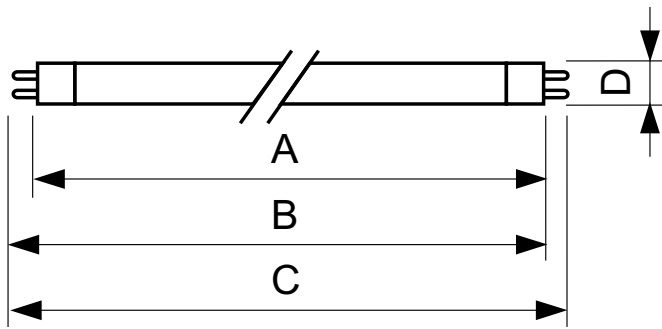

Product Data

Full product code	871150057047555
-------------------	-----------------

Order product name	TL5 Essential 28W/865 1SL/40
EAN/UPC – product	8711500570475
Order code	927926786558
SAP numerator – quantity per pack	1
SAP numerator – packs per outer box	40
SAP material	927926786558
Net Weight (Piece)	88.500 g

Dimensional drawing

TL5 ESS 28W/865

Product	D (max)	A (max)	B (max)	B (min)	C (max)
TL5 Essential 28W/865 1SL/40	17.0 mm	1149.0 mm	1156.1 mm	1153.7 mm	1163.2 mm

Photometric data

LDPO_TL5ESS8_ESS_865-Spectral power distribution Colour