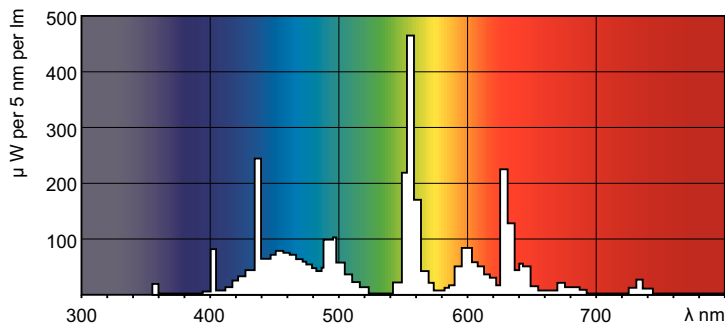

### Warnings and Safety

- 20,000 hours lifetime (50% survival point, 3 hour cycle) with preheat ballast which is ENEC compliant. Lifetime performance may differ on non-ENEC compliant ballasts.

### Photometric data

Lightcolor /865