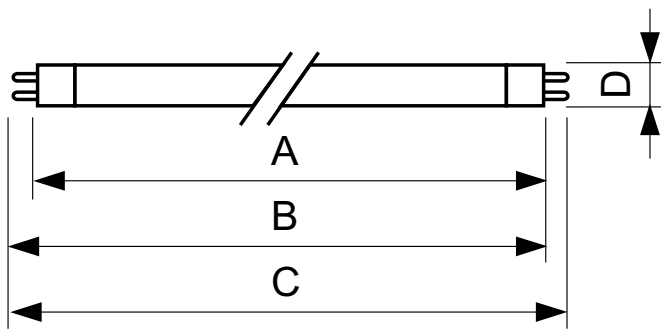

TL5 Essential HE Super 80

Energy Consumption kWh/1000 h	31 kWh
Product Data	
Full product code	871150057047555
Order product name	TL5 Essential 28W/865 1SL/40
EAN/UPC - Product	8711500570475
Order code	927926786558

Numerator - Quantity Per Pack	1
Numerator - Packs per outer box	40
Material Nr. (12NC)	927926786558
Net Weight (Piece)	88.500 g

Warnings and Safety

- 20,000 hours lifetime (50% survival point, 3 hour cycle) with preheat ballast which is ENEC compliant. Lifetime performance may differ on non-ENEC compliant ballasts.

Dimensional drawing

TL5 ESS 28W/865