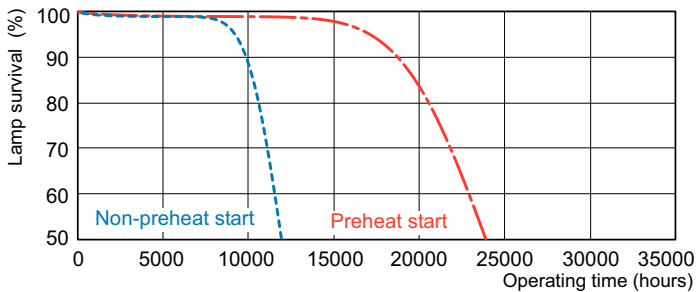

Product data

General Information		Operating and Electrical	
Cap-Base	G5 [G5]	Power Consumption	34.9 W
Features	na [Not Applicable]	Lamp Current (Nom)	0.175 A
Flux measurement reference	Sphere		
Light Technical		Controls and Dimming	
Color Code	830 [CCT of 3000K]	Dimmable	Yes
Luminous Flux	3,315 lm		
Color Designation	Warm White (WW)	Mechanical and Housing	
Chromaticity Coordinate X (Nom)	0.44	Bulb Shape	T5 [16 mm (T5)]
Chromaticity Coordinate Y (Nom)	0.403		
Correlated Color Temperature (Nom)	3000 K	Approval and Application	
Luminous Efficacy (rated) (Nom)	94 lm/W	Energy Efficiency Class	F
Color rendering index (CRI)	82	Mercury (Hg) Content (Nom)	1.2 mg
		Energy Consumption kWh/1000 h	35 kWh
		EPREL Registration Number	423541

Photometric data

Spectral Power Distribution Colour - MASTER TL5 HE 35W/830 SLV/40

Lifetime

Life Expectancy Diagram - MASTER TL5 HE 35W/830 SLV/40

Life Expectancy Diagram - MASTER TL5 HE 35W/830 SLV/40

MASTER TL5 High Efficiency