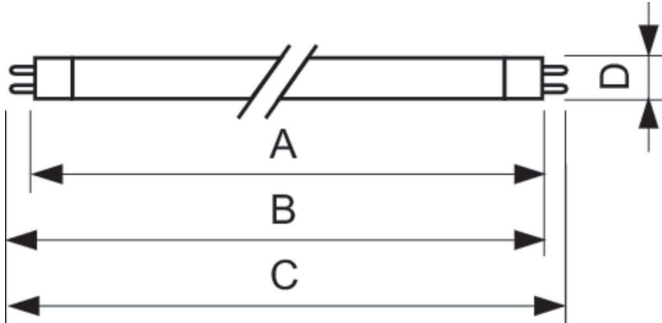

MASTER TL5 High Efficiency

MASTER TL5 HE 35W/830 SLV/40

This TL5 lamp (tube diameter 16 mm) has a high luminous efficacy, resulting in low energy consumption. The High Efficiency TL5 lamp offers excellent lumen maintenance and good color rendering. Application areas are offices, industry, public and governmental buildings, schools, hospitals and indoor sports lighting.

Product data

General Information		Operating and Electrical	
Cap-Base	G5 [G5]	Power Consumption	34.9 W
Features	na [Not Applicable]	Lamp Current (Nom)	0.175 A
Flux measurement reference	Sphere		
Light Technical		Controls and Dimming	
Color Code	830 [CCT of 3000K]	Dimmable	Yes
Luminous Flux	3,315 lm		
Color Designation	Warm White (WW)	Mechanical and Housing	
Chromaticity Coordinate X (Nom)	0.44	Bulb Shape	T5 [16 mm (T5)]
Chromaticity Coordinate Y (Nom)	0.403		
Correlated Color Temperature (Nom)	3000 K	Approval and Application	
Luminous Efficacy (rated) (Nom)	94 lm/W	Energy Efficiency Class	F
Color rendering index (CRI)	82	Mercury (Hg) Content (Nom)	1.2 mg
		Energy Consumption kWh/1000 h	35 kWh
		EPREL Registration Number	423541

MASTER TL5 High Efficiency

Product Data	
Order product name	MASTER TL5 HE 35W/830 SLV/40
Full product name	MASTER TL5 HE 35W/830 SLV/40
Full product code	871150063950955
Order code	63950955
Material Nr. (12NC)	927927083055

Numerator - Quantity Per Pack	1
EAN/UPC - Product/Case	8711500639509
Numerator - Packs per outer box	40
EAN/UPC - Case	8711500867667

Dimensional drawing

Product	D (max)	A (max)	B (max)	B (min)	C (max)
MASTER TL5 HE 35W/830 SLV/40	17 mm	1,449.0 mm	1,456.1 mm	1,453.7 mm	1,463.2 mm