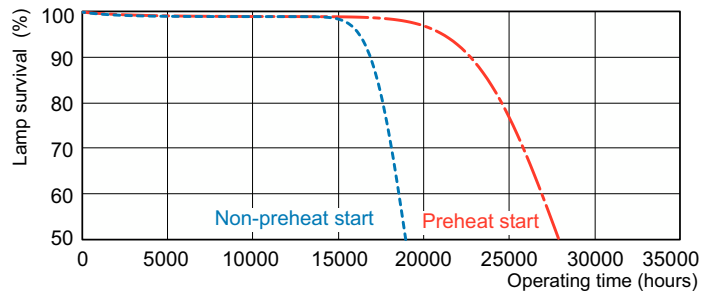

Product data

General Information		Operating and Electrical	
Cap-Base	G5 [G5]	Power Consumption	34.9 W
Features	na [Not Applicable]	Lamp Current (Nom)	0.175 A
Flux measurement reference	Sphere		
Light Technical		Controls and Dimming	
Color Code	830 [CCT of 3000K]	Dimmable	Yes
Luminous Flux	3,315 lm		
Color Designation	Warm White (WW)	Mechanical and Housing	
Chromaticity Coordinate X (Nom)	0.44	Bulb Shape	T5 [16 mm (T5)]
Chromaticity Coordinate Y (Nom)	0.403		
Correlated Color Temperature (Nom)	3000 K	Approval and Application	
Luminous Efficacy (rated) (Nom)	94 lm/W	Energy Efficiency Class	F
Color rendering index (CRI)	82	Mercury (Hg) Content (Nom)	1.2 mg
		Energy Consumption kWh/1000 h	35 kWh
		EPREL Registration Number	423541

Photometric data

Spectral Power Distribution Colour - MASTER TL5 HE 35W/830 SLV/40

Lifetime

Life Expectancy Diagram - MASTER TL5 HE 35W/830 SLV/40

Life Expectancy Diagram - MASTER TL5 HE 35W/830 SLV/40

MASTER TL5 High Efficiency