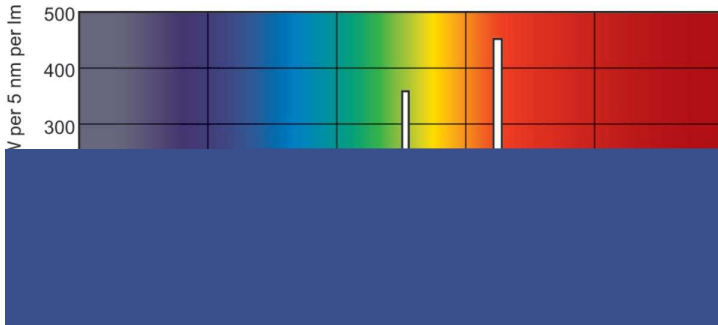

Product data

General Information		Operating and Electrical	
Cap-Base	G5 [G5]	Power Consumption	34.9 W
Features	na [Not Applicable]	Lamp Current (Nom)	0.175 A
Flux measurement reference	Sphere		
Light Technical		Controls and Dimming	
Color Code	830 [CCT of 3000K]	Dimmable	Yes
Luminous Flux	3,315 lm		
Color Designation	Warm White (WW)	Mechanical and Housing	
Chromaticity Coordinate X (Nom)	0.44	Bulb Shape	T5 [16 mm (T5)]
Chromaticity Coordinate Y (Nom)	0.403		
Correlated Color Temperature (Nom)	3000 K	Approval and Application	
Luminous Efficacy (rated) (Nom)	94 lm/W	Energy Efficiency Class	F
Color rendering index (CRI)	82	Mercury (Hg) Content (Nom)	1.2 mg
		Energy Consumption kWh/1000 h	35 kWh
		EPREL Registration Number	423541

MASTER TL5 High Efficiency

Product Data	
Order product name	MASTER TL5 HE 35W/830 SLV/40
Full product name	MASTER TL5 HE 35W/830 SLV/40
Full product code	871150063950955
Order code	63950955
Material Nr. (12NC)	927927083055

Photometric data

Spectral Power Distribution Colour - MASTER TL5 HE 35W/830 SLV/40

Lifetime

Life Expectancy Diagram - MASTER TL5 HE 35W/830 SLV/40

Life Expectancy Diagram - MASTER TL5 HE 35W/830 SLV/40

MASTER TL5 High Efficiency