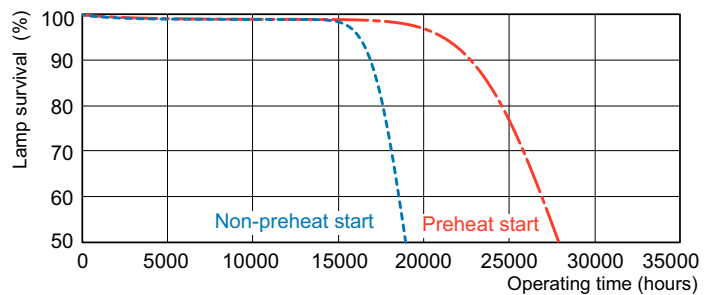

Life Expectancy Diagram - MASTER TL5 HE 35W/840 SLV/40