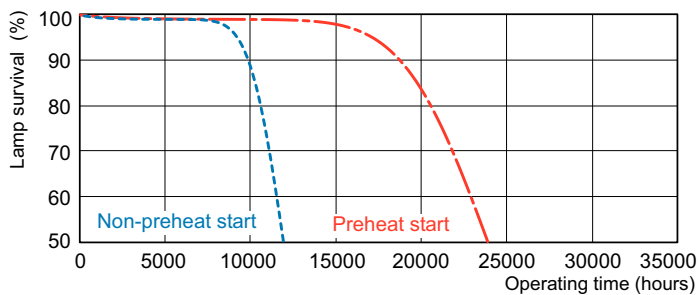

Lifetime

Life Expectancy Diagram - MASTER TL5 HE 35W/840 SLV/40