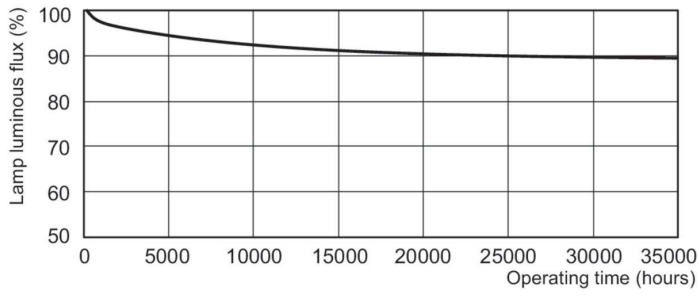

MASTER TL5 High Efficiency

Lifetime

Lumen Maintenance Diagram - MASTER TL5 HE 35W/840 SLV/40