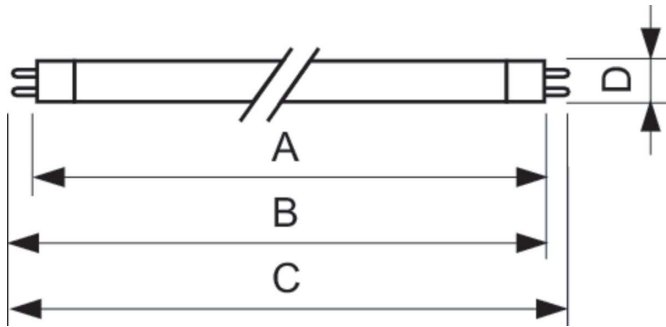

### Product data

General Information	
Cap-Base	G5
Features	na [Not Applicable]
Flux measurement reference	Sphere

Light Technical	
Color Code	840 [CCT of 4000K]
Luminous Flux	3,315 lm
Color Designation	Cool White (CW)
Chromaticity Coordinate X (Nom)	0.38
Chromaticity Coordinate Y (Nom)	0.38
Correlated Color Temperature (Nom)	4000 K
Luminous Efficacy (rated) (Nom)	94 lm/W
Color rendering index (CRI)	80

## Dimensional drawing

Product	D (max)	A (max)	B (max)	B (min)	C (max)
MASTER TL5 HE 35W/840 SLV/40	17 mm	1,449.0 mm	1,456.1 mm	1,453.7 mm	1,463.2 mm