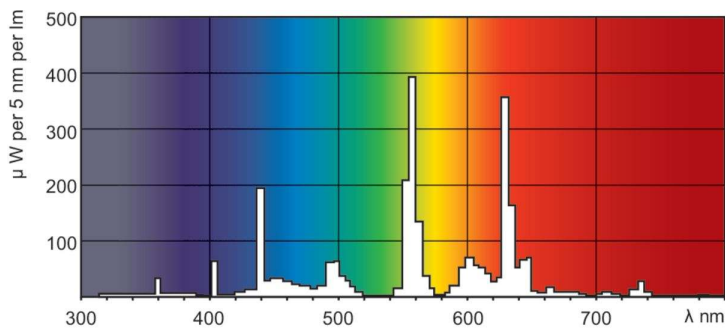

### Product data

General Information	
Cap-Base	G5
Features	na [Not Applicable]
Flux measurement reference	Sphere

Light Technical	
Color Code	840 [CCT of 4000K]
Luminous Flux	3,315 lm
Color Designation	Cool White (CW)
Chromaticity Coordinate X (Nom)	0.38
Chromaticity Coordinate Y (Nom)	0.38
Correlated Color Temperature (Nom)	4000 K
Luminous Efficacy (rated) (Nom)	94 lm/W
Color rendering index (CRI)	80

## Photometric data

Spectral Power Distribution Colour - MASTER TL5 HE 35W/840 SLV/40