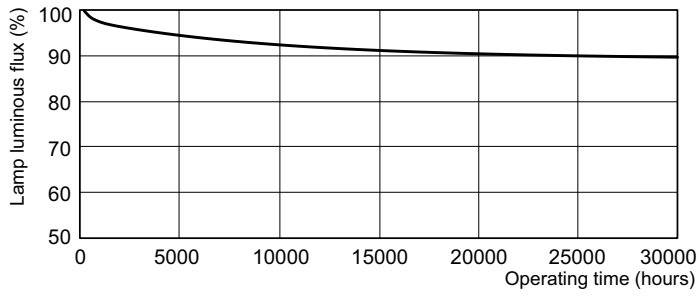

MASTER TL5 High Output

Lifetime

Lumen Maintenance Diagram - MASTER TL5 HO 49W/827 SLV/40