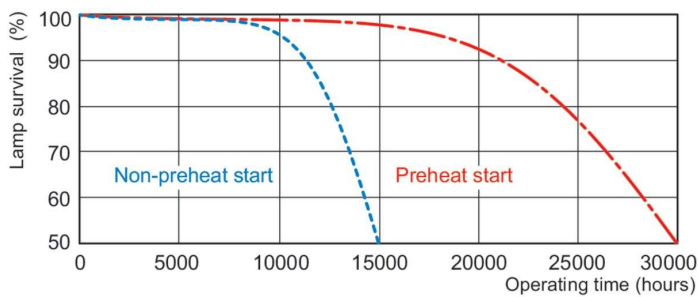

Lifetime

Life Expectancy Diagram - MASTER TL5 HO 49W/827 SLV/40