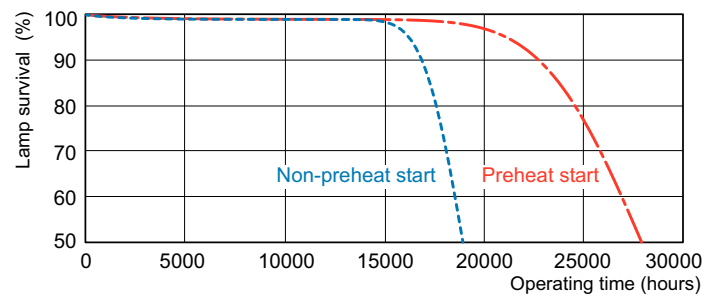

Life Expectancy Diagram - MASTER TL5 HO 49W/827 SLV/40