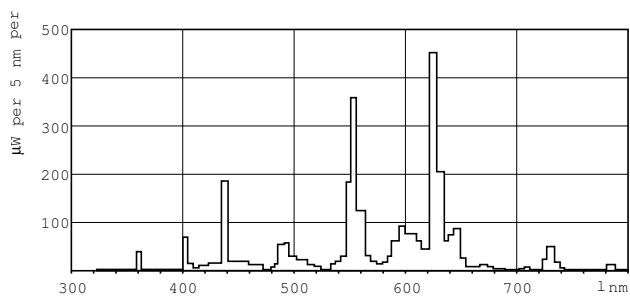

Dimensional drawing

Product	D (max)	A (max)	B (max)	B (min)	C (max)
MASTER TL5 HO 49W/830 SLV/40	17 mm	1449.0 mm	1456.1 mm	1453.7 mm	1463.2 mm

TL5 HO 49W/830

Photometric data

Lightcolor /830

Lightcolor /830