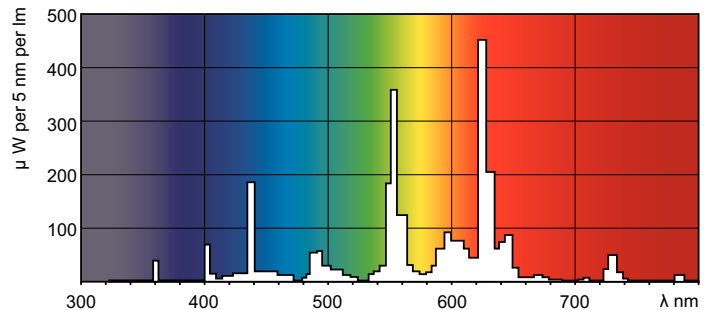

Product data

General Information	
Cap-Base	G5 [G5]
Life to 50% Failures Preheat (Nom)	30000 h
Features	na [Not Applicable]
System Description	High Output
LSF Preheat 2000 h Rated	99 %
LSF Preheat 4000 h Rated	99 %
LSF Preheat 6000 h Rated	99 %
LSF Preheat 8000 h Rated	99 %
LSF Preheat 16000 h Rated	97 %
LSF Preheat 20000 h Rated	84 %
Light Technical	
Color Code	830 [CCT of 3000K]
Luminous Flux (Nom)	4900 lm
Luminous Flux (Rated) (Nom)	4375 lm
Color Designation	Warm White (WW)
Luminous Efficacy (@ Max Lumen, Rated) (Nom)	99 lm/W
Correlated Color Temperature (Nom)	3000 K
Luminous Efficacy (rated) (Nom)	89 lm/W

Dimensional drawing

Product	D (max)	A (max)	B (max)	B (min)	C (max)
MASTER TL5 HO 49W/830 SLV/40	17 mm	1449.0 mm	1456.1 mm	1453.7 mm	1463.2 mm

TL5 HO 49W/830

Photometric data

Lightcolor /830

Lightcolor /830