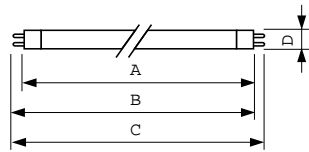

Product Data

Full product code	871150063954755
-------------------	-----------------

Order product name	MASTER TL5 HO 49W/830 SLV/40
EAN/UPC - Product	8711500639547
Order code	927927583055
Numerator - Quantity Per Pack	1
Numerator - Packs per outer box	40
Material Nr. (12NC)	927927583055
Net Weight (Piece)	128.700 g
ILCOS Code	FDH-49/30/1B-L/P-G5-16/1450

Dimensional drawing

Product	D (max)	A (max)	B (max)	B (min)	C (max)
MASTER TL5 HO 49W/830 SLV/40	17 mm	1449.0 mm	1456.1 mm	1453.7 mm	1463.2 mm

TL5 HO 49W/830

Photometric data

Lightcolor /830

Lightcolor /830