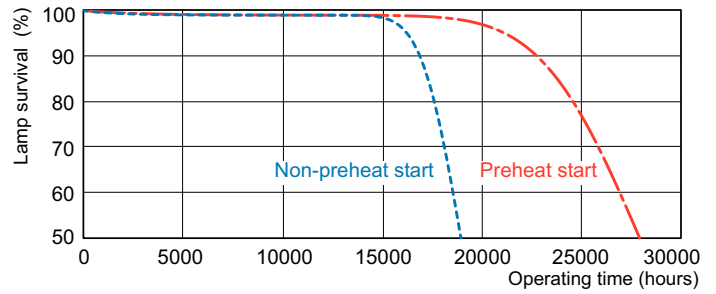

Dimensional drawing

Product	D (max)	A (max)	B (max)	B (min)	C (max)
MASTER TL5 HO 49W/830 SLV/40	17 mm	1449.0 mm	1456.1 mm	1453.7 mm	1463.2 mm

TL5 HO 49W/830

Photometric data

Lightcolor /830

Lightcolor /830

MASTER TL5 High Output

Lifetime

MASTER TL5 HO/ActiViva Life Expectancy 3 h cycle

MASTER TL5 HO/ActiViva Life Expectancy 12 h cycle

MASTER TL5 HO/ActiViva Lumen Maintenance 3 h + 12 h cycle