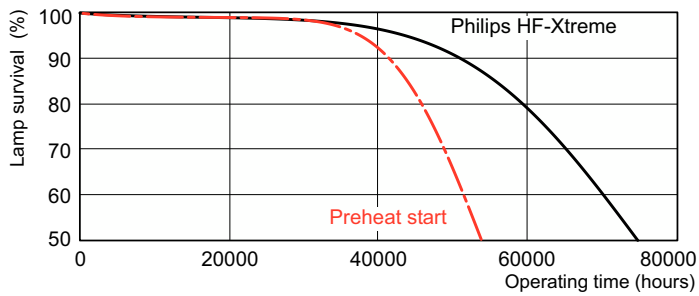

Life Expectancy Diagram - MASTER TL5 HO Xtra 49W/840 SLV/20

Life Expectancy Diagram - MASTER TL5 HO Xtra 49W/840 SLV/20