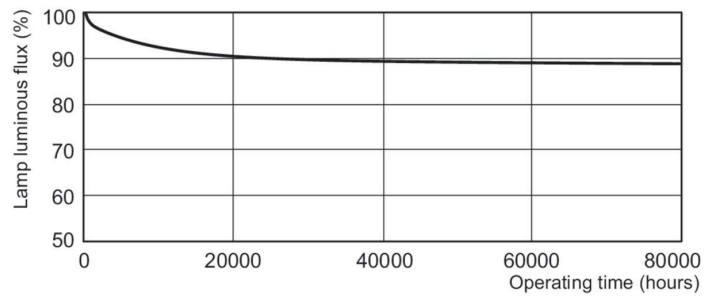

Life Expectancy Diagram - MASTER TL5 HO Xtra 49W/840 SLV/20

Life Expectancy Diagram - MASTER TL5 HO Xtra 49W/840 SLV/20