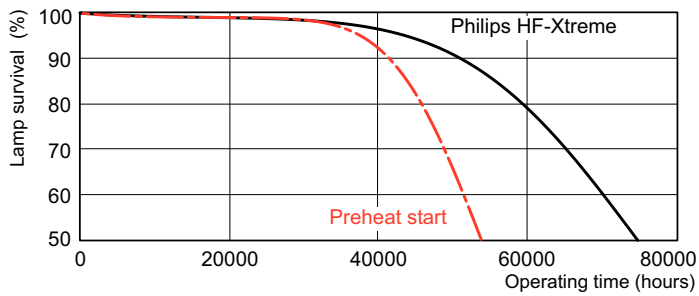

Life Expectancy Diagram - MASTER TL5 HO Xtra 49W/840 SLV/20