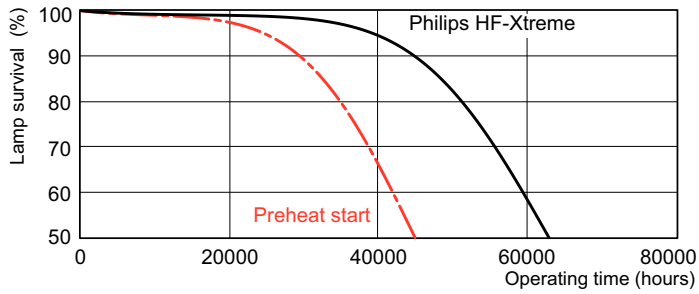

MASTER TL5 High Output Xtra

Lifetime