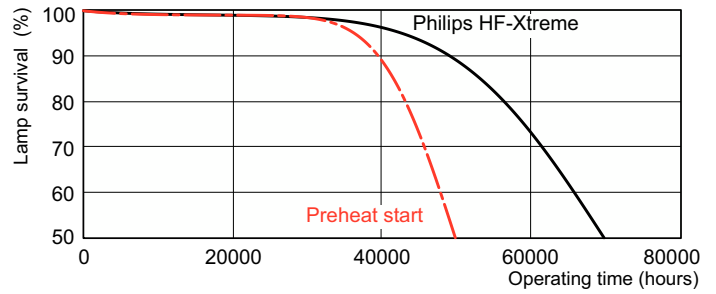

MASTER TL5 High Output Xtra

Lifetime