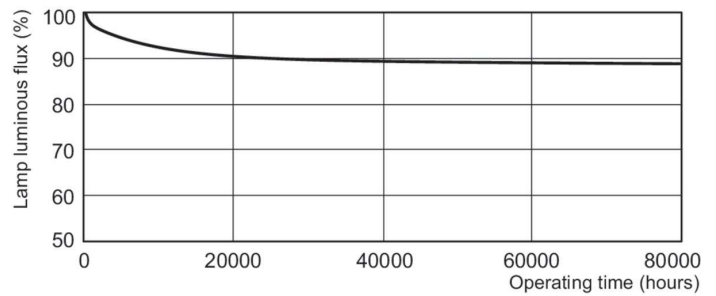

Life Expectancy Diagram - MASTER TL5 HO Xtra 49W/840 SLV/20

Life Expectancy Diagram - MASTER TL5 HO Xtra 49W/840 SLV/20

Lumen Maintenance Diagram - MASTER TL5 HO Xtra 49W/840 SLV/20