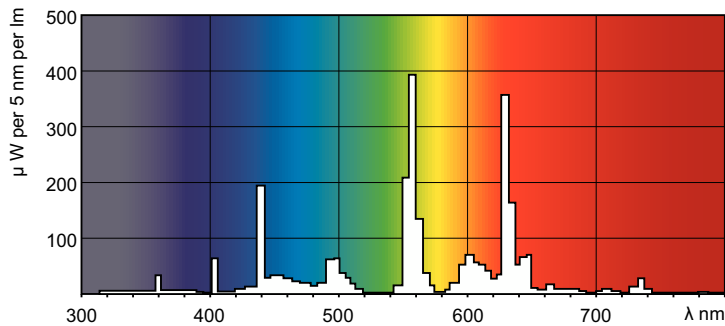

### Product data

| General Information                |                    | Color rendering index (CRI) |         |
|------------------------------------|--------------------|-----------------------------|---------|
| Cap-Base                           | G5                 |                             | 80      |
| Flux measurement reference         | Sphere             |                             |         |
| Light Technical                    |                    | Operating and Electrical    |         |
| Color Code                         | 840 [CCT of 4000K] | Power Consumption           | 50.0 W  |
| Luminous Flux                      | 4,375 lm           | Lamp Current (Nom)          | 0.255 A |
| Color Designation                  | Cool White (CW)    | Controls and Dimming        |         |
| Chromaticity Coordinate X (Nom)    | 0.38               | Dimmable                    | Yes     |
| Chromaticity Coordinate Y (Nom)    | 0.38               | Mechanical and Housing      |         |
| Correlated Color Temperature (Nom) | 4000 K             | Bulb Shape                  | T5      |
| Luminous Efficacy (rated) (Nom)    | 89 lm/W            |                             |         |

## Photometric data

Spectral Power Distribution Colour - MASTER TL5 HO Xtra 49W/840 SLV/20