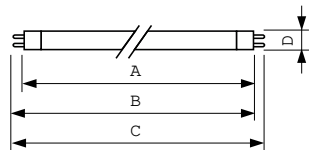

## Dimensional drawing

| Product                              | D (max) | A (max)    | B (max)    | B (min)    | C (max)    |
|--------------------------------------|---------|------------|------------|------------|------------|
| MASTER TL5 HO Xtra<br>49W/840 SLV/20 | 17 mm   | 1,449.0 mm | 1,456.1 mm | 1,453.7 mm | 1,463.2 mm |