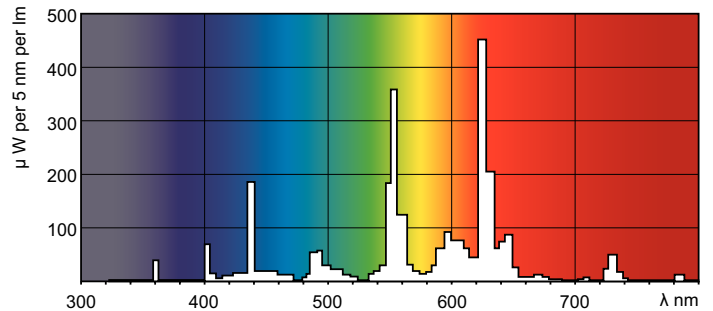

MASTER TL5 High Output

MASTER TL5 HO 24W/830 1SL/40

Low-pressure mercury discharge lamps with a tubular 16 mm envelope

Product data

General Information		Depreciation 2000 hrs	
Cap-Base	G5 [G5]	LLMF 4000 h Rated	96 %
Life to 50% Failures Preheat (Nom)	30000 h	LLMF 8000 h Rated	95 %
Features	na [Not Applicable]	LLMF 12000 h Rated	94 %
System Description	High Output (HO)	LLMF 16000 h Rated	93 %
LSF Preheat 2000 h Rated	99 %	LLMF 20000 h Rated	92 %
LSF Preheat 4000 h Rated	99 %		91 %
LSF Preheat 6000 h Rated	99 %		90 %
LSF Preheat 8000 h Rated	99 %		
LSF Preheat 16000 h Rated	97 %		
LSF Preheat 20000 h Rated	84 %		
Light Technical		Operating and Electrical	
Colour Code	830 [CCT of 3000K]	Power (Rated) (Nom)	22.5 W
Luminous Flux (Nom)	1950 lm	Lamp Current (Nom)	0.295 A
Luminous Flux (Rated) (Nom)	1700 lm		
Colour Designation	Warm White (WW)	Temperature	
Luminous Efficacy (@ Max Lumen, Rated) (Nom)	87 lm/W	Design Temperature (Nom)	35 °C
Colour Temperature, horizontal (Nom)	3000 K		
Luminous Efficacy (rated) (Nom)	76 lm/W	Controls and Dimming	
Colour Rendering Index horiz (Max)	85	Dimmable	Yes
Colour Rendering Index horiz (Min)	80		
Colour Rendering Index horiz (Nom)	82	Mechanical and Housing	
		Cap-Base Information	Green Plate
		Approval and Application	
		Energy Efficiency Label	A

MASTER TL5 High Output

Mercury (Hg) Content (Nom)	1.4 mg
Energy Consumption kWh/1000 h	25 kWh
Product Data	
Full product code	87115006395855
Order product name	MASTER TL5 HO 24W/830 SLV/40
EAN/UPC - Product	8711500639585
Order code	63958555

Dimensional drawing

Product	D (max)	A (max)	B (max)	B (min)	C (max)
MASTER TL5 HO 24W/830 SLV/40	17 mm	549.0 mm	556.1 mm	553.7 mm	563.2 mm

TL5 HO 24W/830

Photometric data

Lightcolour /830

Lightcolour /830

MASTER TL5 High Output