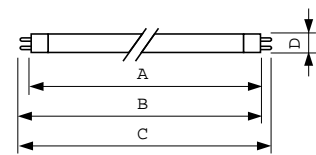

MASTER TL5 High Output

Mercury (Hg) Content (Nom)	1.4 mg
Energy Consumption kWh/1000 h	25 kWh
Product Data	
Full product code	87115006395855
Order product name	MASTER TL5 HO 24W/830 SLV/40
EAN/UPC - Product	8711500639585
Order code	63958555

Numerator - Quantity Per Pack	1
Numerator - Packs per outer box	40
Material Nr. (12NC)	927928083055
Net Weight (Piece)	52.000 g
ILCOS Code	FDH-24/30/1B-L/P-G5-16/550

Warnings and Safety

- A lamp breaking is extremely unlikely to have any impact on your health. If a lamp breaks, ventilate the room for 30 minutes and remove the parts, preferably with gloves. Put them in a sealed plastic bag and take it to your local waste facilities for recycling. Do not use a vacuum cleaner.

Dimensional drawing

Product	D (max)	A (max)	B (max)	B (min)	C (max)
MASTER TL5 HO 24W/830 SLV/40	17 mm	549.0 mm	556.1 mm	553.7 mm	563.2 mm

TL5 HO 24W/830

Photometric data

Lightcolour /830

Lightcolour /830

MASTER TL5 High Output