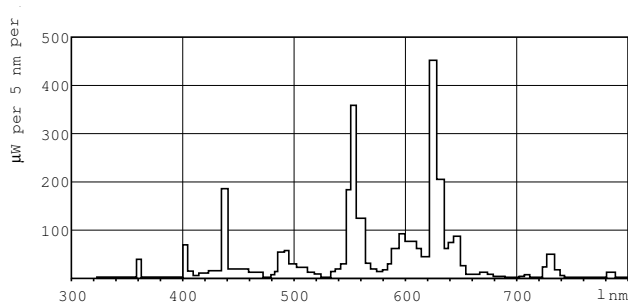

MASTER TL5 High Output

MASTER TL5 HO 24W/830 1SL/40

Low-pressure mercury discharge lamps with a tubular 16 mm envelope

Product data

General Information		Depreciation 2000 hrs	
Cap-Base	G5 [G5]	LLMF 4000 h Rated	96 %
Life to 50% Failures Preheat (Nom)	30000 h	LLMF 8000 h Rated	95 %
Features	na [Not Applicable]	LLMF 12000 h Rated	94 %
System Description	High Output (HO)	LLMF 16000 h Rated	93 %
LSF Preheat 2000 h Rated	99 %	LLMF 20000 h Rated	92 %
LSF Preheat 4000 h Rated	99 %		91 %
LSF Preheat 6000 h Rated	99 %		90 %
LSF Preheat 8000 h Rated	99 %		
LSF Preheat 16000 h Rated	97 %		
LSF Preheat 20000 h Rated	84 %		
Light Technical		Operating and Electrical	
Colour Code	830 [CCT of 3000K]	Power (Rated) (Nom)	22.5 W
Luminous Flux (Nom)	1950 lm	Lamp Current (Nom)	0.295 A
Luminous Flux (Rated) (Nom)	1700 lm		
Colour Designation	Warm White (WW)	Temperature	
Luminous Efficacy (@ Max Lumen, Rated) (Nom)	87 lm/W	Design Temperature (Nom)	35 °C
Colour Temperature, horizontal (Nom)	3000 K		
Luminous Efficacy (rated) (Nom)	76 lm/W	Controls and Dimming	
Colour Rendering Index horiz (Max)	85	Dimmable	Yes
Colour Rendering Index horiz (Min)	80		
Colour Rendering Index horiz (Nom)	82	Mechanical and Housing	
		Cap-Base Information	Green Plate
		Approval and Application	
		Energy Efficiency Label	A

MASTER TL5 High Output

Mercury (Hg) Content (Nom)	1.4 mg
Energy Consumption kWh/1000 h	25 kWh
Product Data	
Full product code	87115006395855
Order product name	MASTER TL5 HO 24W/830 SLV/40
EAN/UPC - Product	8711500639585
Order code	63958555

Dimensional drawing

Product	D (max)	A (max)	B (max)	B (min)	C (max)
MASTER TL5 HO 24W/830 SLV/40	17 mm	549.0 mm	556.1 mm	553.7 mm	563.2 mm

TL5 HO 24W/830

Photometric data

Lightcolour /830

Lightcolour /830

MASTER TL5 High Output