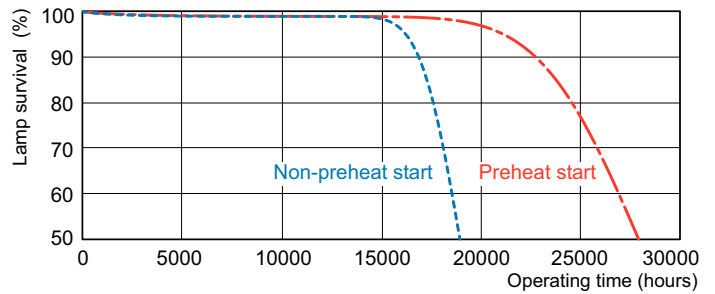

Life Expectancy Diagram - MASTER TL5 HO 24W/830 SLV/40