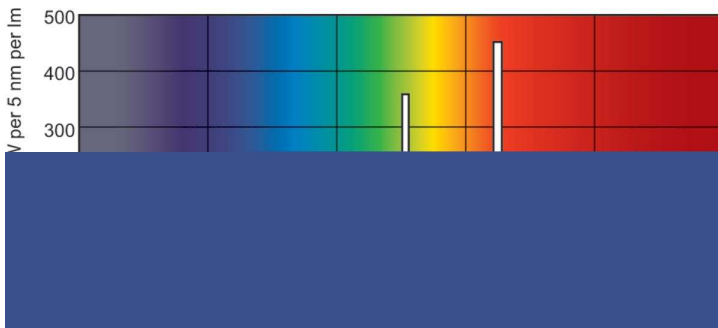

Product data

General Information	
Cap base	G5 [G5]
Features	na [Not Applicable]
Flux measurement reference	Sphere

Light Technical	
Colour Code	830 [CCT of 3000K]
Luminous Flux	1,700 lm
Colour designation	Warm White (WW)
Chromaticity Coordinate X (Nom)	0.44
Chromaticity Coordinate Y (Nom)	0.403
Correlated Colour Temperature	3000 K
Luminous efficacy (rated) (nom.)	76 lm/W
Colour rendering index (CRI)	82

Product	D (max)	A (max)	B (max)	B (min)	C (max)
MASTER TL5 HO 24W/830	17 mm	549.0 mm	556.1 mm	553.7 mm	563.2 mm
SLV/40					

Photometric data

Spectral Power Distribution Colour - MASTER TL5 HO 24W/830 SLV/40