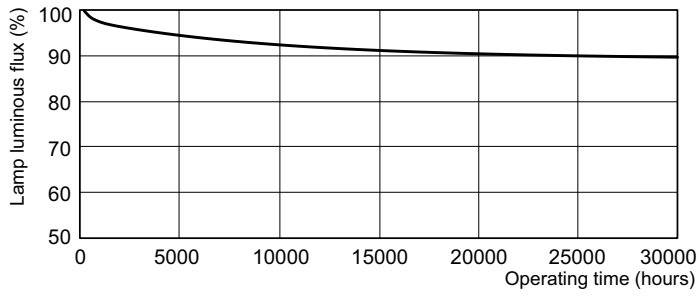

Product	D (max)	A (max)	B (max)	B (min)	C (max)
MASTER TL5 HO 24W/830	17 mm	549.0 mm	556.1 mm	553.7 mm	563.2 mm
SLV/40					

Photometric data

Spectral Power Distribution Colour - MASTER TL5 HO 24W/830 SLV/40

Lifetime

Life Expectancy Diagram - MASTER TL5 HO 24W/830 SLV/40

Life Expectancy Diagram - MASTER TL5 HO 24W/830 SLV/40

MASTER TL5 High Output

Lifetime

Lumen Maintenance Diagram - MASTER TL5 HO 24W/830 SLV/40