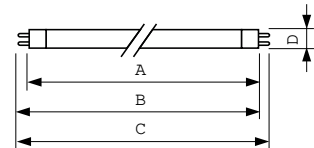

Product data

General Information	
Cap base	G5 [G5]
Features	na [Not Applicable]
Flux measurement reference	Sphere

Light Technical	
Colour Code	830 [CCT of 3000K]
Luminous Flux	1,700 lm
Colour designation	Warm White (WW)
Chromaticity Coordinate X (Nom)	0.44
Chromaticity Coordinate Y (Nom)	0.403
Correlated Colour Temperature	3000 K
Luminous efficacy (rated) (nom.)	76 lm/W
Colour rendering index (CRI)	82

Operating and Electrical	
Power Consumption	22.7 W
Lamp current (nom.)	0.295 A

Controls and Dimming	
Dimmable	Yes

Mechanical and Housing	
Bulb shape	T5 [16 mm (T5)]

Approval and Application	
Energy Efficiency Class	G
Mercury (Hg) content (nom.)	1.2 mg
Energy consumption kWh/1,000 hours	23 kWh
EPREL registration number	423553

Product	D (max)	A (max)	B (max)	B (min)	C (max)
MASTER TL5 HO 24W/830	17 mm	549.0 mm	556.1 mm	553.7 mm	563.2 mm
SLV/40					

Photometric data

Spectral Power Distribution Colour - MASTER TL5 HO 24W/830 SLV/40