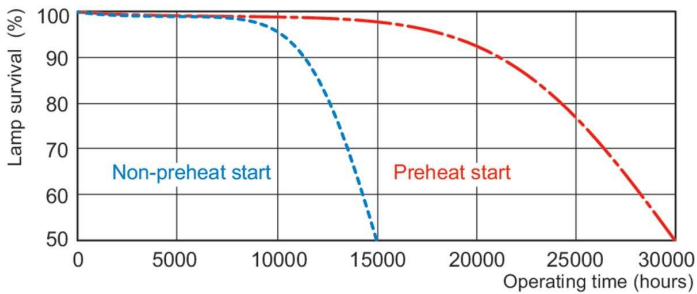

Lifetime

Life Expectancy Diagram - MASTER TL5 HO 24W/830 SLV/40