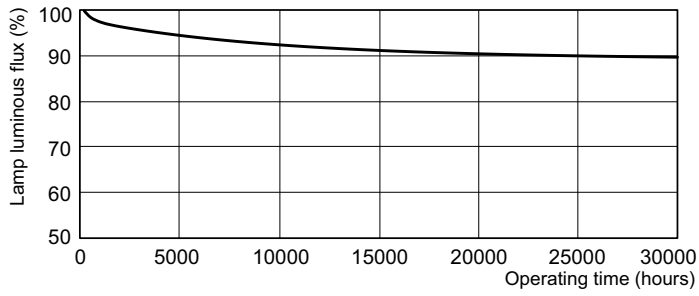

MASTER TL5 High Output

Lifetime

Lumen Maintenance Diagram - MASTER TL5 HO 24W/830 SLV/40