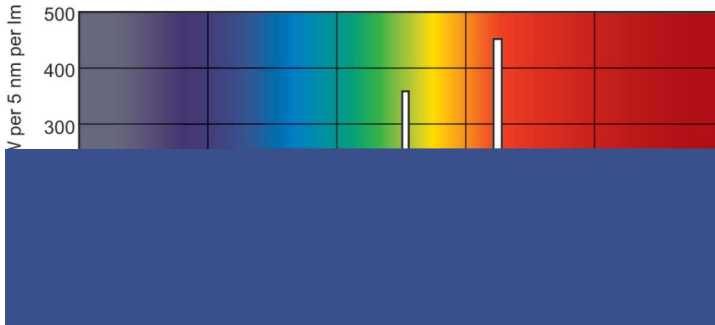

Product data

General Information		Operating and Electrical	
Cap-Base	G5 [G5]	Power Consumption	22.7 W
Features	na [Not Applicable]	Lamp Current (Nom)	0.295 A
Flux measurement reference	Sphere		
Light Technical		Controls and Dimming	
Color Code	830 [CCT of 3000K]	Dimmable	Yes
Luminous Flux	1,700 lm		
Color Designation	Warm White (WW)	Mechanical and Housing	
Chromaticity Coordinate X (Nom)	0.44	Bulb Shape	T5 [16 mm (T5)]
Chromaticity Coordinate Y (Nom)	0.403		
Correlated Color Temperature (Nom)	3000 K	Approval and Application	
Luminous Efficacy (rated) (Nom)	76 lm/W	Energy Efficiency Class	G
Color rendering index (CRI)	82	Mercury (Hg) Content (Nom)	1.2 mg
		Energy Consumption kWh/1000 h	23 kWh
		EPREL Registration Number	423553

MASTER TL5 High Output

Product Data	
Order product name	MASTER TL5 HO 24W/830 SLV/40
Full product name	MASTER TL5 HO 24W/830 SLV/40
Full product code	87115006395855
Order code	927928083055
Material Nr. (12NC)	927928083055

Photometric data

Spectral Power Distribution Colour - MASTER TL5 HO 24W/830 SLV/40

Lifetime

Life Expectancy Diagram - MASTER TL5 HO 24W/830 SLV/40

Life Expectancy Diagram - MASTER TL5 HO 24W/830 SLV/40

MASTER TL5 High Output