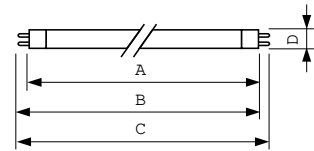

Product data

General Information		Operating and Electrical	
Cap-Base	G5 [G5]	Power Consumption	22.7 W
Features	na [Not Applicable]	Lamp Current (Nom)	0.295 A
Flux measurement reference	Sphere		
Light Technical		Controls and Dimming	
Color Code	830 [CCT of 3000K]	Dimmable	Yes
Luminous Flux	1,700 lm		
Color Designation	Warm White (WW)	Mechanical and Housing	
Chromaticity Coordinate X (Nom)	0.44	Bulb Shape	T5 [16 mm (T5)]
Chromaticity Coordinate Y (Nom)	0.403		
Correlated Color Temperature (Nom)	3000 K	Approval and Application	
Luminous Efficacy (rated) (Nom)	76 lm/W	Energy Efficiency Class	G
Color rendering index (CRI)	82	Mercury (Hg) Content (Nom)	1.2 mg
		Energy Consumption kWh/1000 h	23 kWh
		EPREL Registration Number	423553

Numerator - Quantity Per Pack	1
EAN/UPC - Product/Case	8711500639585
Numerator - Packs per outer box	40
EAN/UPC - Case	8711500867759

Dimensional drawing

Product	D (max)	A (max)	B (max)	B (min)	C (max)
MASTER TL5 HO 24W/830 SLV/40	17 mm	549.0 mm	556.1 mm	553.7 mm	563.2 mm