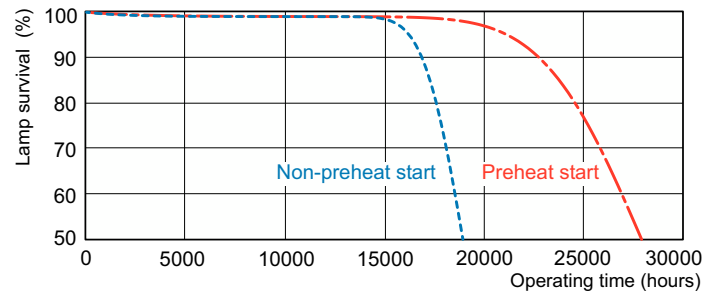

Product data

General Information		Operating and Electrical	
Cap-Base	G5 [G5]	Power Consumption	22.7 W
Features	na [Not Applicable]	Lamp Current (Nom)	0.295 A
Flux measurement reference	Sphere		
Light Technical		Controls and Dimming	
Color Code	830 [CCT of 3000K]	Dimmable	Yes
Luminous Flux	1,700 lm		
Color Designation	Warm White (WW)	Mechanical and Housing	
Chromaticity Coordinate X (Nom)	0.44	Bulb Shape	T5 [16 mm (T5)]
Chromaticity Coordinate Y (Nom)	0.403		
Correlated Color Temperature (Nom)	3000 K	Approval and Application	
Luminous Efficacy (rated) (Nom)	76 lm/W	Energy Efficiency Class	G
Color rendering index (CRI)	82	Mercury (Hg) Content (Nom)	1.2 mg
		Energy Consumption kWh/1000 h	23 kWh
		EPREL Registration Number	423553

Photometric data

Spectral Power Distribution Colour - MASTER TL5 HO 24W/830 SLV/40

Lifetime

Life Expectancy Diagram - MASTER TL5 HO 24W/830 SLV/40

Life Expectancy Diagram - MASTER TL5 HO 24W/830 SLV/40

MASTER TL5 High Output