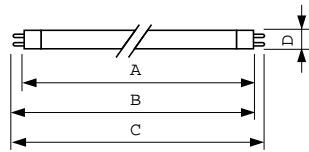

Product Data

Full product code	871150063958555
-------------------	-----------------

Order product name	MASTER TL5 HO 24W/830 SLV/40
EAN/UPC - Product	8711500639585
Order code	927928083055
Numerator - Quantity Per Pack	1
Numerator - Packs per outer box	40
Material Nr. (12NC)	927928083055
Net Weight (Piece)	52.000 g
ILCOS Code	FDH-24/30/1B-L/P-G5-16/550

Dimensional drawing

Product	D (max)	A (max)	B (max)	B (min)	C (max)
MASTER TL5 HO 24W/830 SLV/40	17 mm	549.0 mm	556.1 mm	553.7 mm	563.2 mm

TL5 HO 24W/830

Photometric data

Lightcolor /830

Lightcolor /830

MASTER TL5 High Output