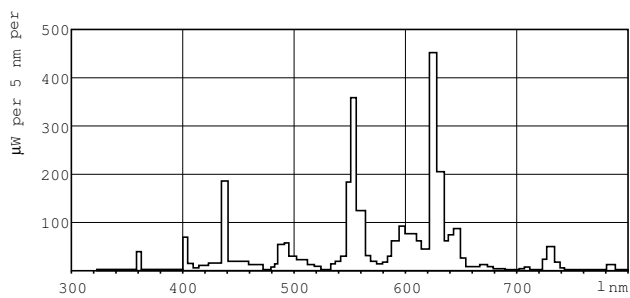

Product Data

Full product code	871150063958555
-------------------	-----------------

Order product name	MASTER TL5 HO 24W/830 SLV/40
EAN/UPC - Product	8711500639585
Order code	927928083055
Numerator - Quantity Per Pack	1
Numerator - Packs per outer box	40
Material Nr. (12NC)	927928083055
Net Weight (Piece)	52.000 g
ILCOS Code	FDH-24/30/1B-L/P-G5-16/550

Dimensional drawing

Product	D (max)	A (max)	B (max)	B (min)	C (max)
MASTER TL5 HO 24W/830 SLV/40	17 mm	549.0 mm	556.1 mm	553.7 mm	563.2 mm

TL5 HO 24W/830

Photometric data

Lightcolor /830

Lightcolor /830

MASTER TL5 High Output