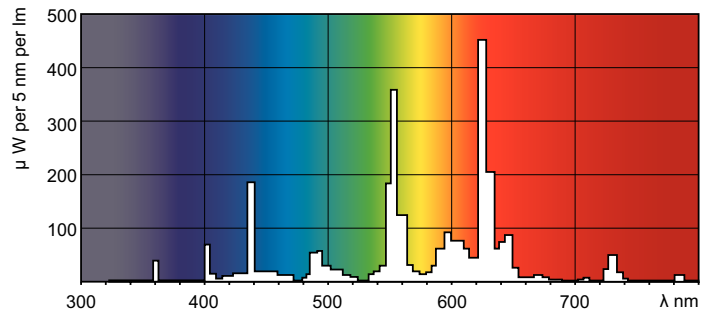

Product data

General Information		Color Rendering Index (Max)	
Cap-Base	G5 [G5]	Color Rendering Index (Max)	85
Life to 50% Failures Preheat (Nom)	30000 h	Color Rendering Index (Min)	80
Features	na [Not Applicable]	Color Rendering Index (Nom)	82
System Description	High Output	LLMF 2000 h Rated	96 %
LSF Preheat 2000 h Rated	99 %	LLMF 4000 h Rated	95 %
LSF Preheat 4000 h Rated	99 %	LLMF 6000 h Rated	94 %
LSF Preheat 6000 h Rated	99 %	LLMF 8000 h Rated	93 %
LSF Preheat 8000 h Rated	99 %	LLMF 12000 h Rated	92 %
LSF Preheat 16000 h Rated	97 %	LLMF 16000 h Rated	91 %
LSF Preheat 20000 h Rated	84 %	LLMF 20000 h Rated	90 %
Light Technical		Operating and Electrical	
Color Code	830 [CCT of 3000K]	Power (Rated) (Nom)	22.5 W
Luminous Flux (Nom)	1950 lm	Lamp Current (Nom)	0.295 A
Luminous Flux (Rated) (Nom)	1700 lm	Temperature	
Color Designation	Warm White (WW)	Design Temperature (Nom)	35 °C
Luminous Efficacy (@ Max Lumen, Rated) (Nom)	87 lm/W		
Correlated Color Temperature (Nom)	3000 K		
Luminous Efficacy (rated) (Nom)	76 lm/W		

Dimensional drawing

Product	D (max)	A (max)	B (max)	B (min)	C (max)
MASTER TL5 HO 24W/830 SLV/40	17 mm	549.0 mm	556.1 mm	553.7 mm	563.2 mm

TL5 HO 24W/830

Photometric data

Lightcolor /830

Lightcolor /830

MASTER TL5 High Output