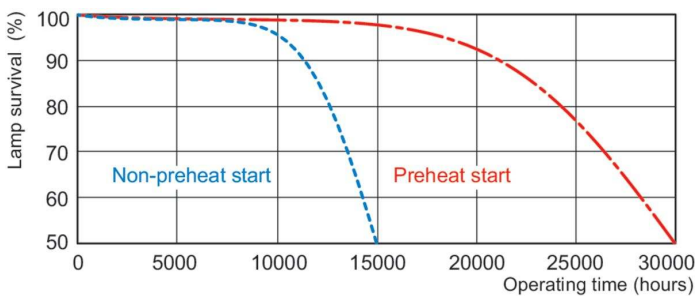

Lebensdauer

Life Expectancy Diagram - MASTER TL5 HO 24W/840 UNP/40