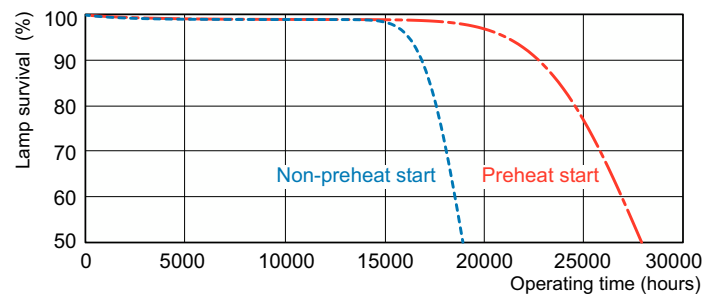

Life Expectancy Diagram - MASTER TL5 HO 24W/840 UNP/40