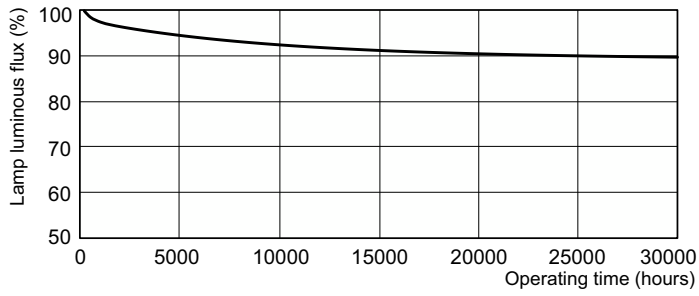

MASTER TL5 High Output

Lifetime

Lumen Maintenance Diagram - MASTER TL5 HO 24W/865 SLV/40