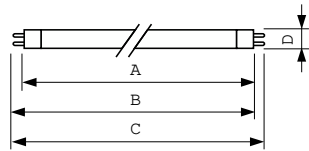

Product data

General Information		Operating and Electrical	
Cap-Base	G5 [G5]	Power Consumption	22.7 W
Features	na [Not Applicable]	Lamp Current (Nom)	0.295 A
Flux measurement reference	Sphere		
Light Technical		Controls and Dimming	
Color Code	865 [CCT of 6500K]	Dimmable	Yes
Luminous Flux	1,575 lumen		
Color Designation	Cool Daylight	Mechanical and Housing	
Chromaticity Coordinate X (Nom)	0.313	Bulb Shape	T5 [16 mm (T5)]
Chromaticity Coordinate Y (Nom)	0.337		
Correlated Color Temperature (Nom)	6500 K	Approval and Application	
Luminous Efficacy (rated) (Nom)	72 lm/W	Energy Efficiency Class	G
Color rendering index (CRI)	82	Mercury (Hg) Content (Nom)	1.2 mg
		Energy Consumption kWh/1000 h	23 kWh
		EPREL Registration Number	423.556

Material number (12NC)	927928086555
Full product name	MASTER TL5 HO 24W/865 1SL/40
EAN/UPC - Case	8711500867858

Dimensional drawing

Product	D (max)	A (max)	B (max)	B (min)	C (max)
MASTER TL5 HO 24W/865 SLV/40	17 mm	549.0 mm	556.1 mm	553.7 mm	563.2 mm