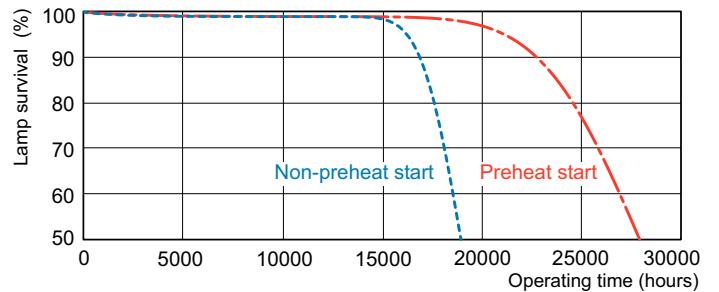

Life Expectancy Diagram - MASTER TL5 HO 24W/865 SLV/40

Life Expectancy Diagram - MASTER TL5 HO 24W/865 SLV/40