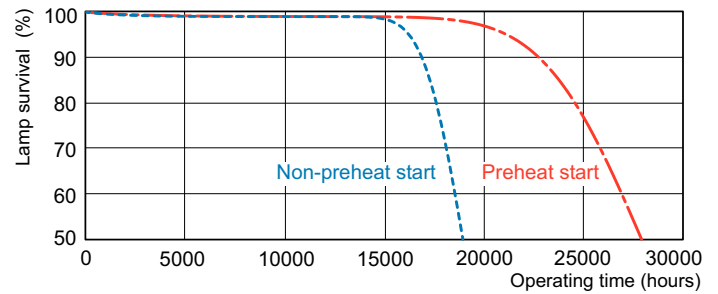

Product data

General Information		Operating and Electrical	
Cap-Base	G5 [G5]	Power Consumption	22.7 W
Features	na [Not Applicable]	Lamp Current (Nom)	0.295 A
Flux measurement reference	Sphere		
Light Technical		Controls and Dimming	
Color Code	865 [CCT of 6500K]	Dimmable	Yes
Luminous Flux	1,575 lm		
Color Designation	Cool Daylight	Mechanical and Housing	
Chromaticity Coordinate X (Nom)	0.313	Bulb Shape	T5 [16 mm (T5)]
Chromaticity Coordinate Y (Nom)	0.337		
Correlated Color Temperature (Nom)	6500 K	Approval and Application	
Luminous Efficacy (rated) (Nom)	72 lm/W	Energy Efficiency Class	G
Color rendering index (CRI)	82	Mercury (Hg) Content (Nom)	1.2 mg
		Energy Consumption kWh/1000 h	23 kWh
		EPREL Registration Number	423556

Photometric data

Spectral Power Distribution Colour - MASTER TL5 HO 24W/865 SLV/40

Lifetime

Life Expectancy Diagram - MASTER TL5 HO 24W/865 SLV/40

Life Expectancy Diagram - MASTER TL5 HO 24W/865 SLV/40

MASTER TL5 High Output