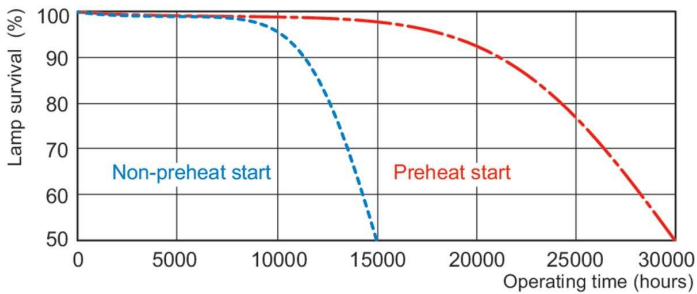

Lifetime

Life Expectancy Diagram - MASTER TL5 HO 24W/865 SLV/40