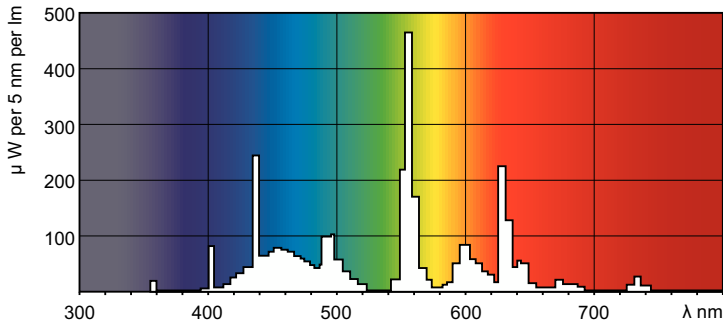

Product data

General Information		Operating and Electrical	
Cap-Base	G5 [G5]	Power Consumption	22.7 W
Features	na [Not Applicable]	Lamp Current (Nom)	0.295 A
Flux measurement reference	Sphere		
Light Technical		Controls and Dimming	
Color Code	865 [CCT of 6500K]	Dimmable	Yes
Luminous Flux	1,575 lm		
Color Designation	Cool Daylight	Mechanical and Housing	
Chromaticity Coordinate X (Nom)	0.313	Bulb Shape	T5 [16 mm (T5)]
Chromaticity Coordinate Y (Nom)	0.337		
Correlated Color Temperature (Nom)	6500 K	Approval and Application	
Luminous Efficacy (rated) (Nom)	72 lm/W	Energy Efficiency Class	G
Color rendering index (CRI)	82	Mercury (Hg) Content (Nom)	1.2 mg
		Energy Consumption kWh/1000 h	23 kWh
		EPREL Registration Number	423556

Photometric data

Spectral Power Distribution Colour - MASTER TL5 HO 24W/865 SLV/40

Lifetime

Life Expectancy Diagram - MASTER TL5 HO 24W/865 SLV/40

Life Expectancy Diagram - MASTER TL5 HO 24W/865 SLV/40

MASTER TL5 High Output