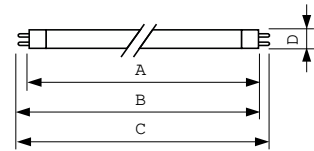

Product data

General Information		Operating and Electrical	
Cap-Base	G5 [G5]	Power Consumption	22.7 W
Features	na [Not Applicable]	Lamp Current (Nom)	0.295 A
Flux measurement reference	Sphere		
Light Technical		Controls and Dimming	
Color Code	865 [CCT of 6500K]	Dimmable	Yes
Luminous Flux	1,575 lm		
Color Designation	Cool Daylight	Mechanical and Housing	
Chromaticity Coordinate X (Nom)	0.313	Bulb Shape	T5 [16 mm (T5)]
Chromaticity Coordinate Y (Nom)	0.337		
Correlated Color Temperature (Nom)	6500 K	Approval and Application	
Luminous Efficacy (rated) (Nom)	72 lm/W	Energy Efficiency Class	G
Color rendering index (CRI)	82	Mercury (Hg) Content (Nom)	1.2 mg
		Energy Consumption kWh/1000 h	23 kWh
		EPREL Registration Number	423556

Numerator - Quantity Per Pack	1
EAN/UPC - Product/Case	8711500643933
Numerator - Packs per outer box	40
EAN/UPC - Case	8711500867858

Dimensional drawing

Product	D (max)	A (max)	B (max)	B (min)	C (max)
MASTER TL5 HO 24W/865 SLV/40	17 mm	549.0 mm	556.1 mm	553.7 mm	563.2 mm