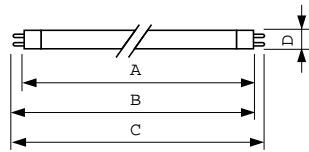

Product Data

Full product code	871150064393355
-------------------	-----------------

Order product name	MASTER TL5 HO 24W/865 SLV/40
EAN/UPC - Product	8711500643933
Order code	927928086555
Numerator - Quantity Per Pack	1
Numerator - Packs per outer box	40
Material Nr. (12NC)	927928086555
Net Weight (Piece)	52.000 g
ILCOS Code	FDH-24/65/1B-L/P-G5-16/550

Dimensional drawing

Product	D (max)	A (max)	B (max)	B (min)	C (max)
MASTER TL5 HO 24W/865 SLV/40	17 mm	549.0 mm	556.1 mm	553.7 mm	563.2 mm

TL5 HO 24W/865

Photometric data

Lightcolor /865

Lightcolor /865

MASTER TL5 High Output