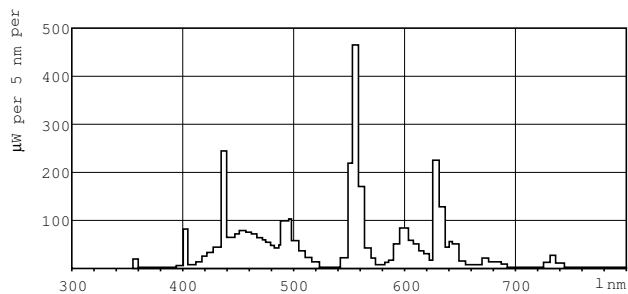

Dimensional drawing

Product	D (max)	A (max)	B (max)	B (min)	C (max)
MASTER TL5 HO 24W/865 SLV/40	17 mm	549.0 mm	556.1 mm	553.7 mm	563.2 mm

TL5 HO 24W/865

Photometric data

Lightcolor /865

Lightcolor /865

MASTER TL5 High Output