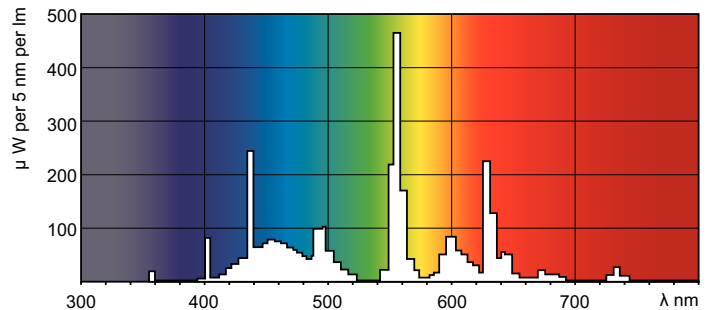

Product data

General Information	
Cap-Base	G5 [G5]
Life to 50% Failures Preheat (Nom)	30000 h
Features	na [Not Applicable]
System Description	High Output
LSF Preheat 2000 h Rated	99 %
LSF Preheat 4000 h Rated	99 %
LSF Preheat 6000 h Rated	99 %
LSF Preheat 8000 h Rated	99 %
LSF Preheat 16000 h Rated	97 %
LSF Preheat 20000 h Rated	84 %
Light Technical	
Color Code	865 [CCT of 6500K]
Luminous Flux (Nom)	1825 lm
Luminous Flux (Rated) (Nom)	1575 lm
Color Designation	Cool Daylight
Luminous Efficacy (@ Max Lumen, Rated) (Nom)	81 lm/W
Correlated Color Temperature (Nom)	6500 K
Luminous Efficacy (rated) (Nom)	72 lm/W

Dimensional drawing

Product	D (max)	A (max)	B (max)	B (min)	C (max)
MASTER TL5 HO 24W/865 SLV/40	17 mm	549.0 mm	556.1 mm	553.7 mm	563.2 mm

TL5 HO 24W/865

Photometric data

Lightcolor /865

Lightcolor /865

MASTER TL5 High Output