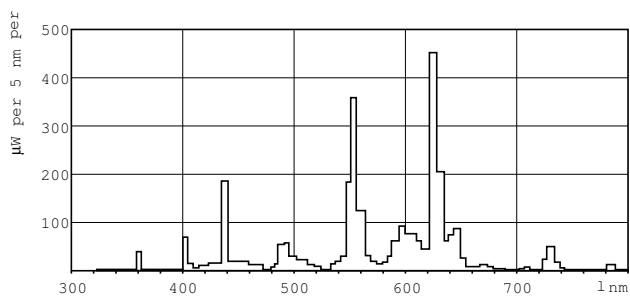

Operating and Electrical	
Power (Rated) (Nom)	54.1 W
Lamp Current (Nom)	0.455 A

Temperature	
Design Temperature (Nom)	35 °C

Light Technical	
Color Code	830 [CCT of 3000K]
Luminous Flux (Nom)	5000 lm
Luminous Flux (Rated) (Nom)	4500 lm
Color Designation	Warm White (WW)
Luminous Efficacy (@ Max Lumen, Rated) (Nom)	93 lm/W
Correlated Color Temperature (Nom)	3000 K
Luminous Efficacy (rated) (Nom)	83 lm/W

Dimensional drawing

Product	D (max)	A (max)	B (max)	B (min)	C (max)
MASTER TL5 HO 54W/830 UNP/40	17 mm	1149.0 mm	1156.1 mm	1153.7 mm	1163.2 mm

TL5 HO 54W/830

Photometric data

Lightcolor /830

Lightcolor /830