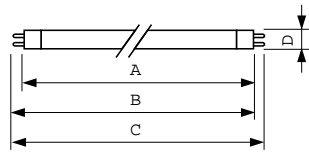

Product Data

Full product code	871150063734555
-------------------	-----------------

Order product name	MASTER TL5 HO 54W/830 UNP/40
EAN/UPC - Product	8711500637345
Order code	927929083018
Numerator - Quantity Per Pack	1
Numerator - Packs per outer box	40
Material Nr. (12NC)	927929083018
Net Weight (Piece)	105.800 g
ILCOS Code	FDH-54/30/1B-L/P-G5-16/1150

Dimensional drawing

Product	D (max)	A (max)	B (max)	B (min)	C (max)
MASTER TL5 HO 54W/830 UNP/40	17 mm	1149.0 mm	1156.1 mm	1153.7 mm	1163.2 mm

TL5 HO 54W/830

Photometric data

Lightcolor /830

Lightcolor /830