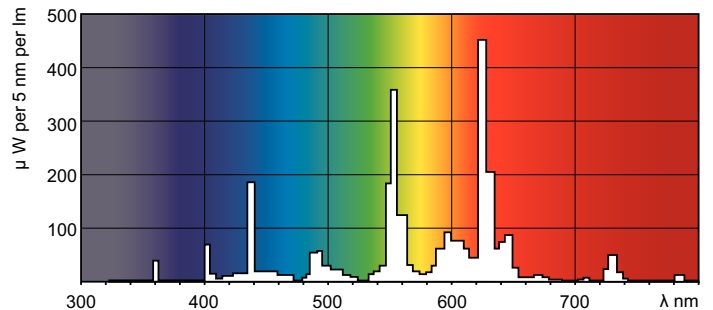

Operating and Electrical	
Power (Rated) (Nom)	54.1 W
Lamp Current (Nom)	0.455 A

Temperature	
Design Temperature (Nom)	35 °C

Light Technical	
Color Code	830 [CCT of 3000K]
Luminous Flux (Nom)	5000 lm
Luminous Flux (Rated) (Nom)	4500 lm
Color Designation	Warm White (WW)
Luminous Efficacy (@ Max Lumen, Rated) (Nom)	93 lm/W
Correlated Color Temperature (Nom)	3000 K
Luminous Efficacy (rated) (Nom)	83 lm/W

Dimensional drawing

Product	D (max)	A (max)	B (max)	B (min)	C (max)
MASTER TL5 HO 54W/830 UNP/40	17 mm	1149.0 mm	1156.1 mm	1153.7 mm	1163.2 mm

TL5 HO 54W/830

Photometric data

Lightcolor /830

Lightcolor /830