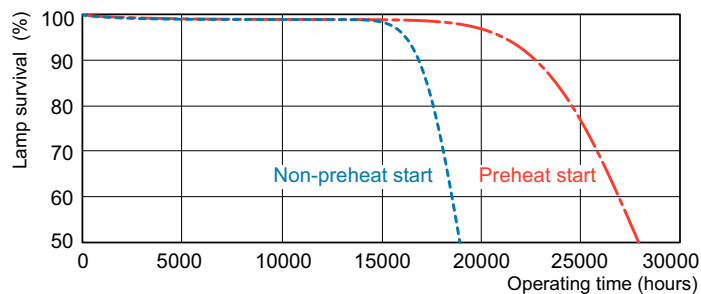

Life Expectancy Diagram - MASTER TL5 HO 54W/830 SLV/40