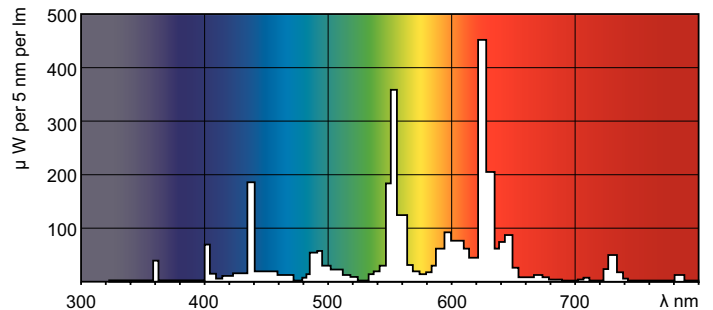

Product data

General Information	
Cap-Base	G5 [G5]
Life to 50% Failures Preheat (Nom)	30000 h
Features	na [Not Applicable]
System Description	High Output
LSF Preheat 2000 h Rated	99 %
LSF Preheat 4000 h Rated	99 %
LSF Preheat 6000 h Rated	99 %
LSF Preheat 8000 h Rated	99 %
LSF Preheat 16000 h Rated	97 %
LSF Preheat 20000 h Rated	84 %
Light Technical	
Color Code	830 [CCT of 3000K]
Luminous Flux (Nom)	5000 lm
Luminous Flux (Rated) (Nom)	4500 lm
Color Designation	Warm White (WW)
Luminous Efficacy (@ Max Lumen, Rated) (Nom)	93 lm/W
Correlated Color Temperature (Nom)	3000 K
Luminous Efficacy (rated) (Nom)	83 lm/W

Dimensional drawing

Product	D (max)	A (max)	B (max)	B (min)	C (max)
MASTER TL5 HO 54W/830 SLV/20	17 mm	1149.0 mm	1156.1 mm	1153.7 mm	1163.2 mm

TL5 HO 54W/830

Photometric data

Lightcolor /830

Lightcolor /830