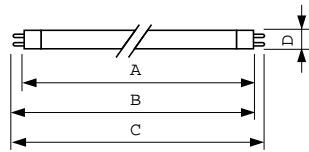

Product Data

Full product code	871150064316205
-------------------	-----------------

Order product name	MASTER TL5 HO 54W/830 SLV/20
EAN/UPC - Product	8711500643162
Order code	927929083061
Numerator - Quantity Per Pack	1
Numerator - Packs per outer box	20
Material Nr. (12NC)	927929083061
Net Weight (Piece)	105.800 g
ILCOS Code	FDH-54/30/1B-L/P-G5-16/1150

Dimensional drawing

Product	D (max)	A (max)	B (max)	B (min)	C (max)
MASTER TL5 HO 54W/830 SLV/20	17 mm	1149.0 mm	1156.1 mm	1153.7 mm	1163.2 mm

TL5 HO 54W/830

Photometric data

Lightcolor /830

Lightcolor /830