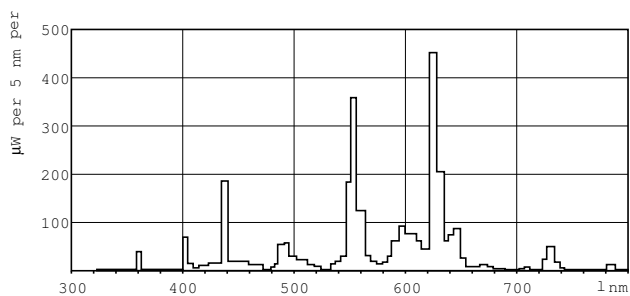

Product Data

Full product code	871150064316205
-------------------	-----------------

Order product name	MASTER TL5 HO 54W/830 SLV/20
EAN/UPC - Product	8711500643162
Order code	927929083061
Numerator - Quantity Per Pack	1
Numerator - Packs per outer box	20
Material Nr. (12NC)	927929083061
Net Weight (Piece)	105.800 g
ILCOS Code	FDH-54/30/1B-L/P-G5-16/1150

Dimensional drawing

Product	D (max)	A (max)	B (max)	B (min)	C (max)
MASTER TL5 HO 54W/830 SLV/20	17 mm	1149.0 mm	1156.1 mm	1153.7 mm	1163.2 mm

TL5 HO 54W/830

Photometric data

Lightcolor /830

Lightcolor /830