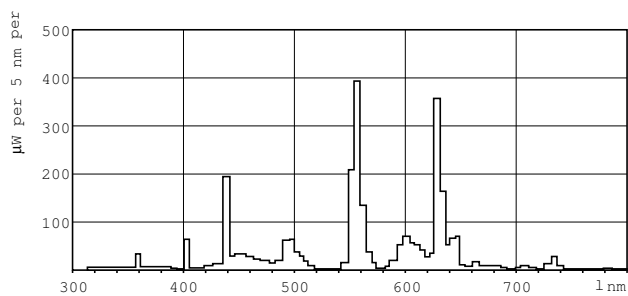

MASTER TL5 High Output

Controls and Dimming

Dimmable	Yes

Mechanical and Housing

Cap-Base Information	Green Plate

Approval and Application

Energy Efficiency Label (EEL)	A+
Mercury (Hg) Content (Nom)	1.4 mg
Energy Consumption kWh/1000 h	59 kWh

Product Data

Full product code	871150064318655

Order product name	MASTER TL5 HO 54W/840 SLV/40
EAN/UPC - Product	8711500643186
Order code	927929084055
Numerator - Quantity Per Pack	1
Numerator - Packs per outer box	40
Material Nr. (12NC)	927929084055
Net Weight (Piece)	105.800 g
ILCOS Code	FDH-54/40/1B-L/P-G5-16/1150

Warnings and Safety

- A lamp breaking is extremely unlikely to have any impact on your health. If a lamp breaks, ventilate the room for 30 minutes and remove the parts, preferably with gloves. Put them in a sealed plastic bag and take it to your local waste facilities for recycling. Do not use a vacuum cleaner.

Dimensional drawing

Product	D (max)	A (max)	B (max)	B (min)	C (max)
MASTER TL5 HO 54W/840 SLV/40	17 mm	1149.0 mm	1156.1 mm	1153.7 mm	1163.2 mm

TL5 HO 54W/840

Photometric data

Lightcolor /840

Lightcolor /840