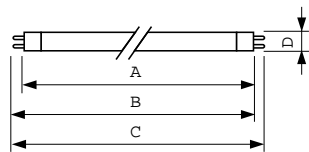

## Dimensional drawing

Product	D (max)	A (max)	B (max)	B (min)	C (max)
MASTER TL5 HO 54W/840 SLV/40	17 mm	1149.0 mm	1156.1 mm	1153.7 mm	1163.2 mm