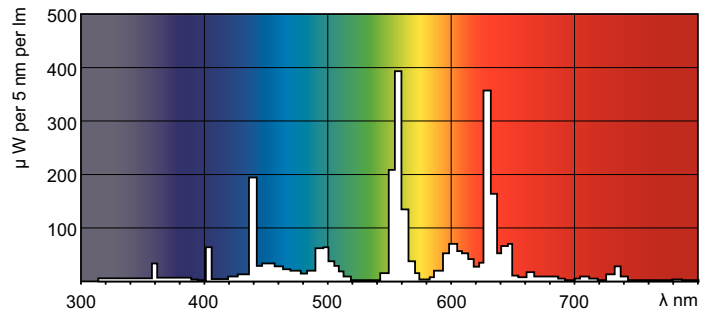

MASTER TL5 High Output

Controls and Dimming

Dimmable	Yes

Mechanical and Housing

Cap-Base Information	Green Plate

Approval and Application

Energy Efficiency Label (EEL)	A+
Mercury (Hg) Content (Nom)	1.4 mg
Energy Consumption kWh/1000 h	59 kWh

Product Data

Full product code	871150064318655

Order product name	MASTER TL5 HO 54W/840 SLV/40
EAN/UPC - Product	8711500643186
Order code	927929084055
Numerator - Quantity Per Pack	1
Numerator - Packs per outer box	40
Material Nr. (12NC)	927929084055
Net Weight (Piece)	105.800 g
ILCOS Code	FDH-54/40/1B-L/P-G5-16/1150

Warnings and Safety

- A lamp breaking is extremely unlikely to have any impact on your health. If a lamp breaks, ventilate the room for 30 minutes and remove the parts, preferably with gloves. Put them in a sealed plastic bag and take it to your local waste facilities for recycling. Do not use a vacuum cleaner.

Dimensional drawing

Product	D (max)	A (max)	B (max)	B (min)	C (max)
MASTER TL5 HO 54W/840 SLV/40	17 mm	1149.0 mm	1156.1 mm	1153.7 mm	1163.2 mm

TL5 HO 54W/840

Photometric data

Lightcolor /840

Lightcolor /840