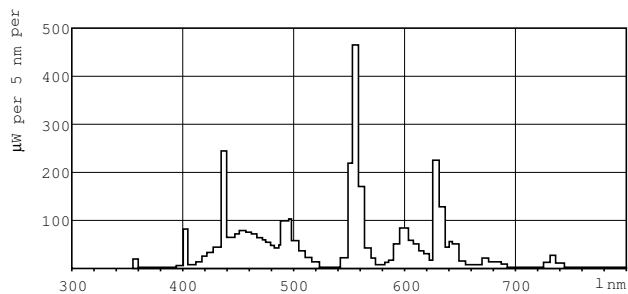

MASTER TL5 High Output

Controls and Dimming

Dimmable	Yes

Mechanical and Housing

Cap-Base Information	Green Plate

Approval and Application

Energy Efficiency Label (EEL)	A
Mercury (Hg) Content (Nom)	1.4 mg
Energy Consumption kWh/1000 h	59 kWh

Product Data

Full product code	871150064391955

Order product name	MASTER TL5 HO 54W/865 SLV/40
EAN/UPC - Product	8711500643919
Order code	927929086555
Numerator - Quantity Per Pack	1
Numerator - Packs per outer box	40
Material Nr. (12NC)	927929086555
Net Weight (Piece)	105.800 g
ILCOS Code	FDH-54/65/1B-L/P-G5-16/1150

Warnings and Safety

- A lamp breaking is extremely unlikely to have any impact on your health. If a lamp breaks, ventilate the room for 30 minutes and remove the parts, preferably with gloves. Put them in a sealed plastic bag and take it to your local waste facilities for recycling. Do not use a vacuum cleaner.

Dimensional drawing

Product	D (max)	A (max)	B (max)	B (min)	C (max)
MASTER TL5 HO 54W/865 SLV/40	17 mm	1149.0 mm	1156.1 mm	1153.7 mm	1163.2 mm

TL5 HO 54W/865

Photometric data

Lightcolor /865

Lightcolor /865