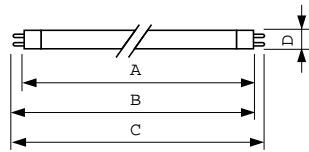

## Dimensional drawing

Product	D (max)	A (max)	B (max)	B (min)	C (max)
MASTER TL5 HO 54W/865 SLV/40	17 mm	1149.0 mm	1156.1 mm	1153.7 mm	1163.2 mm