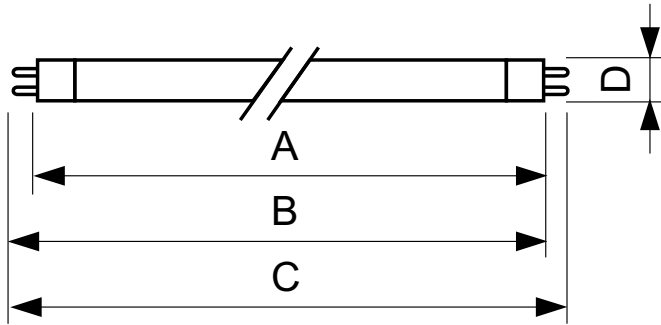

TL5 Essential HO Super 80

TL5 Essential HO 54W/850 1SL/40

Low-pressure mercury discharge T5 lamp with tubular 16 mm envelope and high lumen output.

Warnings and Safety

- 20,000 hours lifetime (50% survival point, 3-hour cycle) with ENEC-compliant preheat ballast Lifetime performance may differ on non-ENEC-compliant ballasts

Order code 927929385040

Numerator - Quantity Per Pack 1

Numerator - Packs per outer box 40

Material Nr. (12NC) 927929385040

Net Weight (Piece) 88.500 g

Dimensional drawing

TL5 54W/850 HO ESSENTIAL

| Product | D (max) | A (max) | B (max) | B (min) | C (max) |
|------------------------------------|---------|-----------|-----------|-----------|-----------|
| TL5 Essential HO 54W/850 1SL/40 | 17.0 mm | 1149.0 mm | 1156.1 mm | 1153.7 mm | 1163.2 mm |