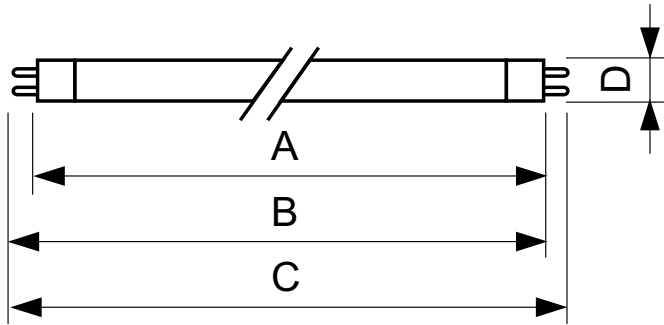

### Product data

General Information	
Cap-Base	G5
Features	HO [High Output]
Light Technical	
Color Code	850 [CCT of 5000K]
Luminous Flux	4,850 lm
Color Designation	850
Correlated Color Temperature (Nom)	5000 K
Luminous Efficacy (rated) (Nom)	84 lm/W
Color rendering index (CRI)	82
Operating and Electrical	
Power Consumption	54 W
Lamp Current (Nom)	0.460 A
Controls and Dimming	
Dimmable	Yes

Mechanical and Housing	
Bulb Shape	T5
Approval and Application	
Mercury (Hg) Content (Nom)	2.2 mg
Product Data	
Order product name	TL5 Essential HO 54W/850 1SL/40
Full product name	TL5 Essential HO 54W/850 1SL/40
Full product code	871829118276400
Order code	927929385040
Material Nr. (12NC)	927929385040
Numerator - Quantity Per Pack	1
EAN/UPC - Product/Case	8718291182764
Numerator - Packs per outer box	40
EAN/UPC - Case	8718291182771

## Dimensional drawing

Product	D (max)	A (max)	B (max)	B (min)	C (max)
TL5 Essential HO 54W/850	17.0 mm	1,149.0 mm	1,156.1 mm	1,153.7 mm	1,163.2 mm
1SL/40					