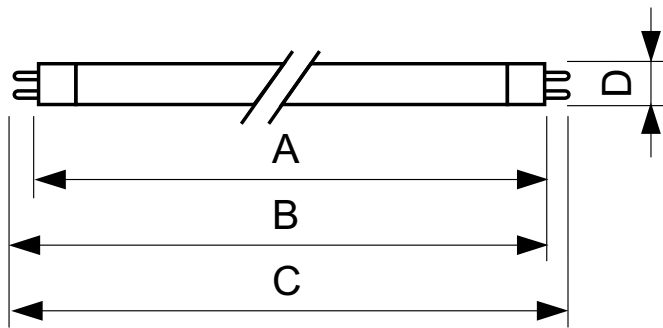

TL5 Essential HO Super 80

TL5 Essential HO 54W/850 1SL/40

Low-pressure mercury discharge T5 lamp with tubular 16 mm envelope and high lumen output.

Product data

General Information	
Cap-Base	G5 [G5]
Life to 50% Failures Preheat (Nom)	20000 h
Features	HO [High Output]
LSF Preheat 2000 h Rated	98 %
LSF Preheat 4000 h Rated	97 %
LSF Preheat 6000 h Rated	95 %
LSF Preheat 8000 h Rated	93 %
LSF Preheat 16000 h Rated	70 %
LSF Preheat 20000 h Rated	50 %
Light Technical	
Color Code	850 [CCT of 5000K]
Luminous Flux (Nom)	4850 lm
Luminous Flux (Rated) (Nom)	4560 lm
Color Designation	850
Luminous Efficacy (@ Max Lumen, Rated) (Nom)	90 lm/W
Correlated Color Temperature (Nom)	5000 K
Luminous Efficacy (rated) (Nom)	84 lm/W
Color Rendering Index (Max)	85
Color Rendering Index (Min)	80
Color Rendering Index (Nom)	82

Product Data	
Full product code	871829118276400
Order product name	TL5 Essential HO 54W/850 1SL/40
EAN/UPC - Product	8718291182764
Order code	927929385040
Numerator - Quantity Per Pack	1

TL5 Essential HO Super 80

Numerator - Packs per outer box	40
Material Nr. (12NC)	927929385040
Net Weight (Piece)	88.500 g

Warnings and Safety

Dimensional drawing

Product

TL5 Essential HO 54W/850 1SL/40

TL5 54W/850 HO ESSENTIAL