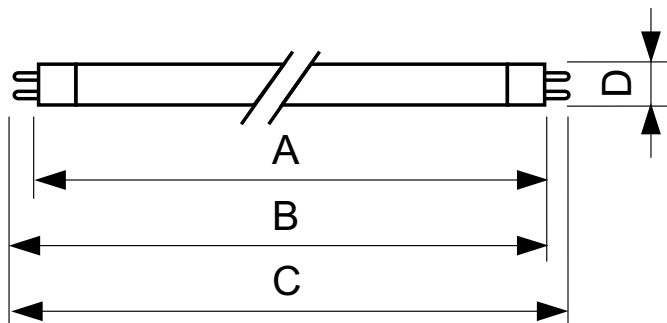

TL5 Essential HO Super 80

TL5 Essential HO 54W/865 1SL/40

Low-pressure mercury discharge T5 lamp with tubular 16 mm envelope and high lumen output.

Warnings and Safety

- 20,000 hours lifetime (50% survival point, 3-hour cycle) with ENEC-compliant preheat ballast Lifetime performance may differ on non-ENEC-compliant ballasts

Product data

General Information		Mechanical and Housing	
Cap-Base	G5	Bulb Shape	T5
Features	HO [High Output]		
Light Technical		Approval and Application	
Color Code	865 [CCT of 6500K]	Mercury (Hg) Content (Nom)	2.0 mg
Luminous Flux	4,700 lm	Energy Consumption kWh/1000 h	54 kWh
Color Designation	Cool Daylight		
Correlated Color Temperature (Nom)	6500 K	Product Data	
Luminous Efficacy (rated) (Nom)	81.9 lm/W	Order product name	TL5 Essential HO 54W/865 1SL/40
Color rendering index (CRI)	82	Full product name	TL5 Essential HO 54W/865 1SL/40
Operating and Electrical		Full product code	871829117838500
Power Consumption	54 W	Order code	927929386540
Lamp Current (Nom)	0.460 A	Material Nr. (12NC)	927929386540
Controls and Dimming		Numerator - Quantity Per Pack	1
Dimmable	Yes	EAN/UPC - Product/Case	8718291178385
		Numerator - Packs per outer box	40
		EAN/UPC - Case	8718291178392

TL5 Essential HO Super 80

Dimensional drawing

Product	D (max)	A (max)	B (max)	B (min)	C (max)
TL5 Essential HO 54W/865	17.0 mm	1,149.0 mm	1,156.1 mm	1,153.7 mm	1,163.2 mm
1SL/40					

Photometric data

Spectral Power Distribution Colour - TL5 Essential HO 54W/865 1SL/40