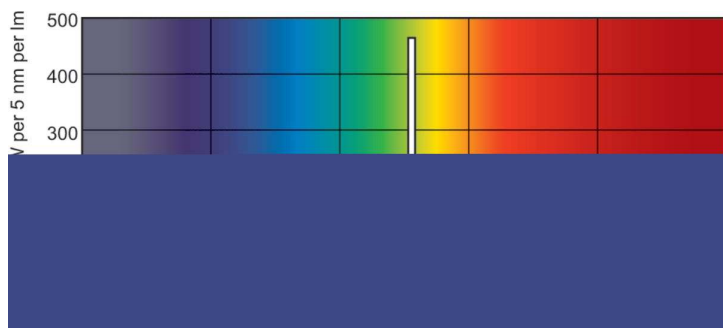

TL5 Essential HO Super 80

TL5 Essential HO 54W/865 1SL/40

Low-pressure mercury discharge T5 lamp with tubular 16 mm envelope and high lumen output.

Warnings and Safety

- 20,000 hours lifetime (50% survival point, 3-hour cycle) with ENEC-compliant preheat ballast Lifetime performance may differ on non-ENEC-compliant ballasts

Product data

General Information		Mechanical and Housing	
Cap-Base	G5	Bulb Shape	T5
Features	HO [High Output]		
Light Technical		Approval and Application	
Color Code	865 [CCT of 6500K]	Mercury (Hg) Content (Nom)	2.0 mg
Luminous Flux	4,700 lm	Energy Consumption kWh/1000 h	54 kWh
Color Designation	Cool Daylight		
Correlated Color Temperature (Nom)	6500 K	Product Data	
Luminous Efficacy (rated) (Nom)	81.9 lm/W	Order product name	TL5 Essential HO 54W/865 1SL/40
Color rendering index (CRI)	82	Full product name	TL5 Essential HO 54W/865 1SL/40
Operating and Electrical		Full product code	871829117838500
Power Consumption	54 W	Order code	927929386540
Lamp Current (Nom)	0.460 A	Material Nr. (12NC)	927929386540
Controls and Dimming		Numerator - Quantity Per Pack	1
Dimmable	Yes	EAN/UPC - Product/Case	8718291178385
		Numerator - Packs per outer box	40
		EAN/UPC - Case	8718291178392

TL5 Essential HO Super 80

Dimensional drawing

Product	D (max)	A (max)	B (max)	B (min)	C (max)
TL5 Essential HO 54W/865	17.0 mm	1,149.0 mm	1,156.1 mm	1,153.7 mm	1,163.2 mm
1SL/40					

Photometric data

Spectral Power Distribution Colour - TL5 Essential HO 54W/865 1SL/40