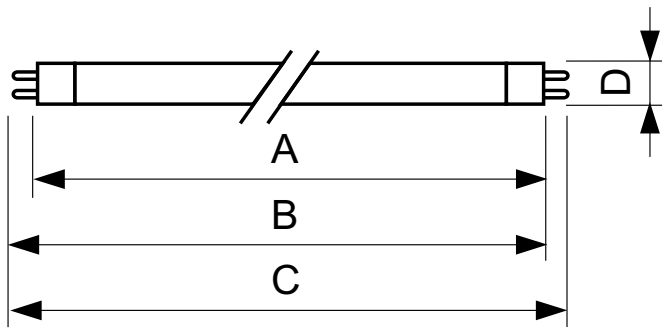

TL5 Essential HO Super 80

Controls and Dimming	
Dimmable	Yes
Mechanical and Housing	
Bulb Shape	T5 [16 mm (T5)]
Approval and Application	
Mercury (Hg) Content (Nom)	2.0 mg
Energy Consumption kWh/1000 h	54 kWh
Product Data	
Full product code	871829117838500

Order product name	TL5 Essential HO 54W/865 1SL/40
EAN/UPC - Product	8718291178385
Order code	927929386540
Numerator - Quantity Per Pack	1
Numerator - Packs per outer box	40
Material Nr. (12NC)	927929386540
Net Weight (Piece)	88.500 g

Dimensional drawing

TL5 54W/865 HO ESSENTIAL

Product	D (max)	A (max)	B (max)	B (min)	C (max)
TL5 Essential HO 54W/865 1SL/40	17.0 mm	1149.0 mm	1156.1 mm	1153.7 mm	1163.2 mm