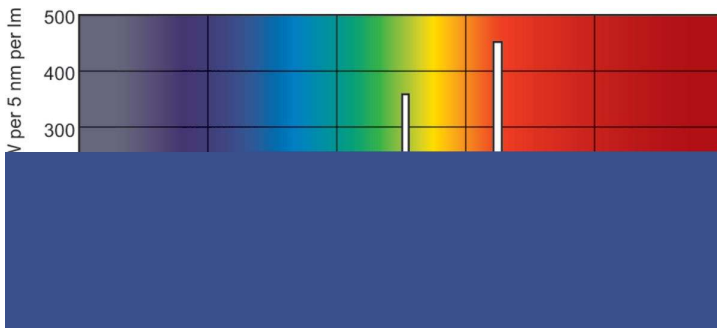

Product data

General Information		Controls and Dimming	
Cap-Base	G5 [G5]	Dimmable	Yes
Features	na [Not Applicable]		
Light Technical		Mechanical and Housing	
Color Code	830 [CCT of 3000K]	Bulb Shape	T5 [16 mm (T5)]
Luminous Flux	7,000 lumen		
Color Designation	Warm White (WW)	Approval and Application	
Correlated Color Temperature (Nom)	3000 K	Mercury (Hg) Content (Nom)	1.2 mg
Luminous Efficacy (rated) (Nom)	82 lm/W	Energy Consumption kWh/1000 h	88 kWh
Color rendering index (CRI)	82		
Operating and Electrical		Product Data	
Power Consumption	79.8 W	Full product code	871150064436755
Lamp Current (Nom)	0.530 A	Order product name	MASTER TL5 HO 80W/830 UNP/40
		Order code	927929583018
		Numerator - Quantity Per Pack	1
		Numerator - Packs per outer box	40

Dimensional drawing

Product	D (max)	A (max)	B (max)	B (min)	C (max)
MASTER TL5 HO 80W/830 UNP/40	17 mm	1,449.0 mm	1,456.1 mm	1,453.7 mm	1,463.2 mm

Photometric data

Spectral Power Distribution Colour - MASTER TL5 HO 80W/830 UNP/40