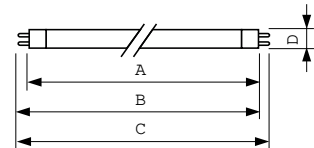

Product data

General Information		Controls and Dimming	
Cap-Base	G5 [G5]	Dimmable	Yes
Features	na [Not Applicable]		
Light Technical		Mechanical and Housing	
Color Code	830 [CCT of 3000K]	Bulb Shape	T5 [16 mm (T5)]
Luminous Flux	7,000 lumen		
Color Designation	Warm White (WW)	Approval and Application	
Correlated Color Temperature (Nom)	3000 K	Mercury (Hg) Content (Nom)	1.2 mg
Luminous Efficacy (rated) (Nom)	82 lm/W	Energy Consumption kWh/1000 h	88 kWh
Color rendering index (CRI)	82		
Operating and Electrical		Product Data	
Power Consumption	79.8 W	Full product code	871150064436755
Lamp Current (Nom)	0.530 A	Order product name	MASTER TL5 HO 80W/830 UNP/40
		Order code	927929583018
		Numerator - Quantity Per Pack	1
		Numerator - Packs per outer box	40

Dimensional drawing

Product	D (max)	A (max)	B (max)	B (min)	C (max)
MASTER TL5 HO 80W/830 UNP/40	17 mm	1,449.0 mm	1,456.1 mm	1,453.7 mm	1,463.2 mm

Photometric data

Spectral Power Distribution Colour - MASTER TL5 HO 80W/830 UNP/40