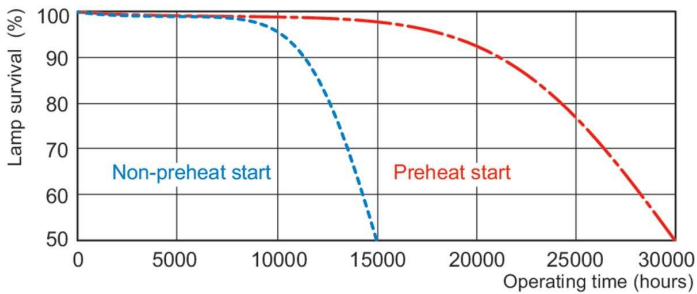

Lifetime

Life Expectancy Diagram - MASTER TL5 HO 80W/830 UNP/40