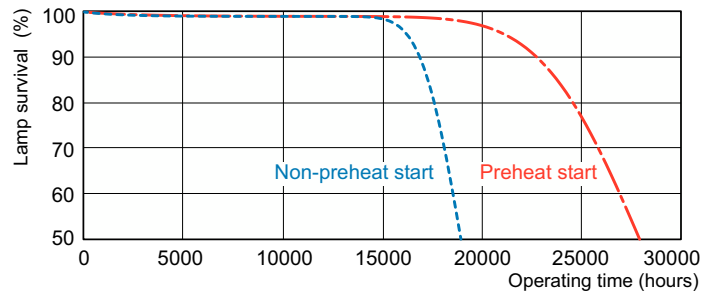

Life Expectancy Diagram - MASTER TL5 HO 80W/830 UNP/40