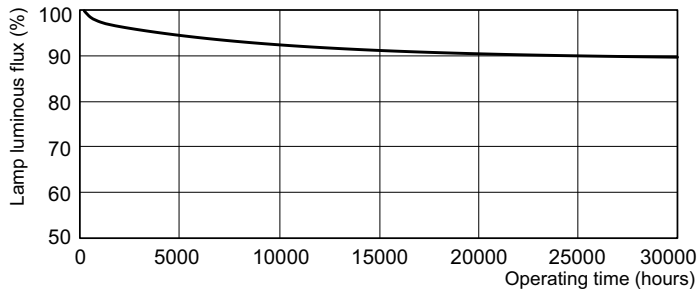

Product data

General Information		Controls and Dimming	
Cap-Base	G5 [G5]	Dimmable	Yes
Features	na [Not Applicable]		
Light Technical		Mechanical and Housing	
Color Code	830 [CCT of 3000K]	Bulb Shape	T5 [16 mm (T5)]
Luminous Flux	7,000 lumen		
Color Designation	Warm White (WW)	Approval and Application	
Correlated Color Temperature (Nom)	3000 K	Mercury (Hg) Content (Nom)	1.2 mg
Luminous Efficacy (rated) (Nom)	82 lm/W	Energy Consumption kWh/1000 h	88 kWh
Color rendering index (CRI)	82		
Operating and Electrical		Product Data	
Power Consumption	79.8 W	Full product code	871150064436755
Lamp Current (Nom)	0.530 A	Order product name	MASTER TL5 HO 80W/830 UNP/40
		Order code	927929583018
		Numerator - Quantity Per Pack	1
		Numerator - Packs per outer box	40

Dimensional drawing

Product	D (max)	A (max)	B (max)	B (min)	C (max)
MASTER TL5 HO 80W/830 UNP/40	17 mm	1,449.0 mm	1,456.1 mm	1,453.7 mm	1,463.2 mm

Photometric data

Spectral Power Distribution Colour - MASTER TL5 HO 80W/830 UNP/40

Lifetime

Life Expectancy Diagram - MASTER TL5 HO 80W/830 UNP/40

Life Expectancy Diagram - MASTER TL5 HO 80W/830 UNP/40

MASTER TL5 High Output

Lifetime

Lumen Maintenance Diagram - MASTER TL5 HO 80W/830 UNP/40