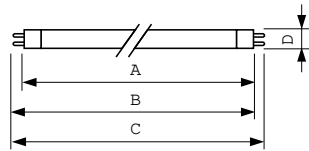

Product data

General Information		Operating and Electrical	
Cap-Base	G5 [G5]	Power Consumption	79.8 W
Features	na [Not Applicable]	Lamp Current (Nom)	0.530 A
Flux measurement reference	Sphere		
Light Technical		Controls and Dimming	
Color Code	830 [CCT of 3000K]	Dimmable	Yes
Luminous Flux	6,550 lumen		
Color Designation	Warm White (WW)	Mechanical and Housing	
Chromaticity Coordinate X (Nom)	0.44	Bulb Shape	T5 [16 mm (T5)]
Chromaticity Coordinate Y (Nom)	0.403		
Correlated Color Temperature (Nom)	3000 K	Approval and Application	
Luminous Efficacy (rated) (Nom)	82 lm/W	Energy Efficiency Class	G
Color rendering index (CRI)	81	Mercury (Hg) Content (Nom)	1.2 mg
		Energy Consumption kWh/1000 h	80 kWh
		EPREL Registration Number	423569

Material Nr. (12NC)	927929583057
Full product name	MASTER TL5 HO 80W/830 1SL/40
EAN/UPC - Case	8711500868855
EAN/UPC - Product/Case	8711500710406

Dimensional drawing

Product	D (max)	A (max)	B (max)	B (min)	C (max)
MASTER TL5 HO 80W/830 SLV/40	17 mm	1,449.0 mm	1,456.1 mm	1,453.7 mm	1,463.2 mm