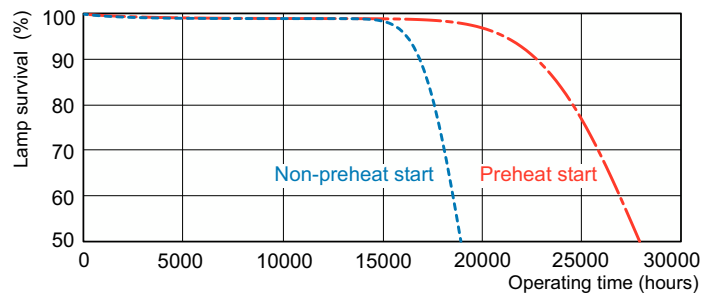

Product data

General Information		Operating and Electrical	
Cap-Base	G5 [G5]	Power Consumption	79.8 W
Features	na [Not Applicable]	Lamp Current (Nom)	0.530 A
Flux measurement reference	Sphere		
Light Technical		Controls and Dimming	
Color Code	830 [CCT of 3000K]	Dimmable	Yes
Luminous Flux	6,550 lumen		
Color Designation	Warm White (WW)	Mechanical and Housing	
Chromaticity Coordinate X (Nom)	0.44	Bulb Shape	T5 [16 mm (T5)]
Chromaticity Coordinate Y (Nom)	0.403		
Correlated Color Temperature (Nom)	3000 K	Approval and Application	
Luminous Efficacy (rated) (Nom)	82 lm/W	Energy Efficiency Class	G
Color rendering index (CRI)	81	Mercury (Hg) Content (Nom)	1.2 mg
		Energy Consumption kWh/1000 h	80 kWh
		EPREL Registration Number	423569

Photometric data

Spectral Power Distribution Colour - MASTER TL5 HO 80W/830 SLV/40

Lifetime

Life Expectancy Diagram - MASTER TL5 HO 80W/830 SLV/40

Life Expectancy Diagram - MASTER TL5 HO 80W/830 SLV/40

MASTER TL5 High Output