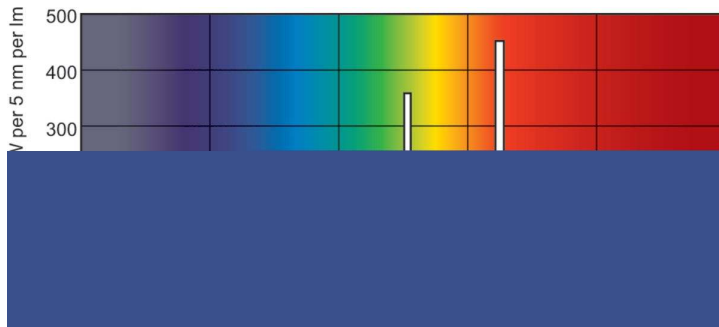

Product data

General Information		Operating and Electrical	
Cap-Base	G5 [G5]	Power Consumption	79.8 W
Features	na [Not Applicable]	Lamp Current (Nom)	0.530 A
Flux measurement reference	Sphere		
Light Technical		Controls and Dimming	
Color Code	830 [CCT of 3000K]	Dimmable	Yes
Luminous Flux	6,550 lumen		
Color Designation	Warm White (WW)	Mechanical and Housing	
Chromaticity Coordinate X (Nom)	0.44	Bulb Shape	T5 [16 mm (T5)]
Chromaticity Coordinate Y (Nom)	0.403		
Correlated Color Temperature (Nom)	3000 K	Approval and Application	
Luminous Efficacy (rated) (Nom)	82 lm/W	Energy Efficiency Class	G
Color rendering index (CRI)	81	Mercury (Hg) Content (Nom)	1.2 mg
		Energy Consumption kWh/1000 h	80 kWh
		EPREL Registration Number	423569

MASTER TL5 High Output

Product Data

Full product code	871150071040655
Order product name	MASTER TL5 HO 80W/830 SLV/40
Order code	71040655
Numerator - Quantity Per Pack	1
Numerator - Packs per outer box	40

Photometric data

Spectral Power Distribution Colour - MASTER TL5 HO 80W/830 SLV/40

Lifetime

Life Expectancy Diagram - MASTER TL5 HO 80W/830 SLV/40

Life Expectancy Diagram - MASTER TL5 HO 80W/830 SLV/40

MASTER TL5 High Output