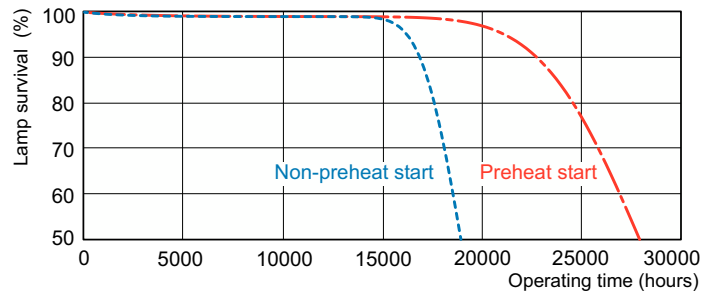

Product data

General Information		Operating and Electrical	
Cap-Base	G5 [G5]	Power Consumption	79.8 W
Features	na [Not Applicable]	Lamp Current (Nom)	0.530 A
Flux measurement reference	Sphere		
Light Technical		Controls and Dimming	
Color Code	830 [CCT of 3000K]	Dimmable	Yes
Luminous Flux	6,550 lm		
Color Designation	Warm White (WW)	Mechanical and Housing	
Chromaticity Coordinate X (Nom)	0.44	Bulb Shape	T5 [16 mm (T5)]
Chromaticity Coordinate Y (Nom)	0.403		
Correlated Color Temperature (Nom)	3000 K	Approval and Application	
Luminous Efficacy (rated) (Nom)	82 lm/W	Energy Efficiency Class	G
Color rendering index (CRI)	81	Mercury (Hg) Content (Nom)	1.2 mg
		Energy Consumption kWh/1000 h	80 kWh
		EPREL Registration Number	423569

Photometric data

Spectral Power Distribution Colour - MASTER TL5 HO 80W/830 SLV/40

Lifetime

Life Expectancy Diagram - MASTER TL5 HO 80W/830 SLV/40

Life Expectancy Diagram - MASTER TL5 HO 80W/830 SLV/40

MASTER TL5 High Output