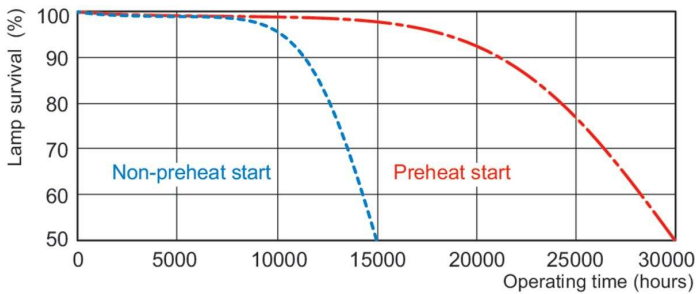

Lifetime

Life Expectancy Diagram - MASTER TL5 HO 80W/830 SLV/40