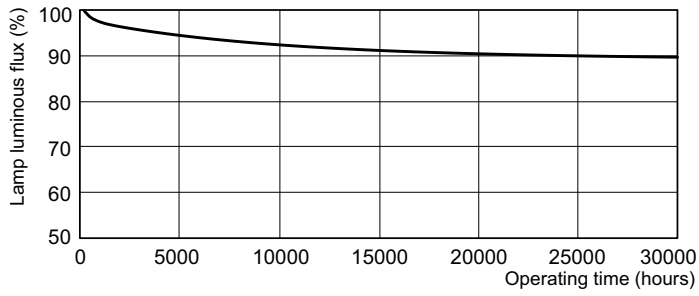

MASTER TL5 High Output

Lifetime

Lumen Maintenance Diagram - MASTER TL5 HO 80W/830 SLV/40