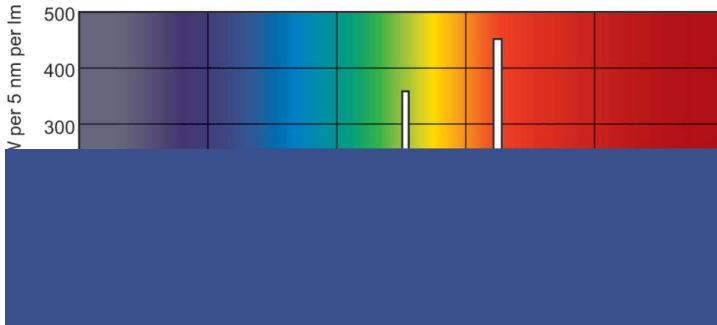

Product data

General Information		Operating and Electrical	
Cap-Base	G5 [G5]	Power Consumption	79.8 W
Features	na [Not Applicable]	Lamp Current (Nom)	0.530 A
Flux measurement reference	Sphere		
Light Technical		Controls and Dimming	
Color Code	830 [CCT of 3000K]	Dimmable	Yes
Luminous Flux	6,550 lm		
Color Designation	Warm White (WW)	Mechanical and Housing	
Chromaticity Coordinate X (Nom)	0.44	Bulb Shape	T5 [16 mm (T5)]
Chromaticity Coordinate Y (Nom)	0.403		
Correlated Color Temperature (Nom)	3000 K	Approval and Application	
Luminous Efficacy (rated) (Nom)	82 lm/W	Energy Efficiency Class	G
Color rendering index (CRI)	81	Mercury (Hg) Content (Nom)	1.2 mg
		Energy Consumption kWh/1000 h	80 kWh
		EPREL Registration Number	423569

MASTER TL5 High Output

Product Data	
Order product name	MASTER TL5 HO 80W/830 SLV/40
Full product name	MASTER TL5 HO 80W/830 SLV/40
Full product code	871150071040655
Order code	927929583057
Material Nr. (12NC)	927929583057

Photometric data

Spectral Power Distribution Colour - MASTER TL5 HO 80W/830 SLV/40

Lifetime

Life Expectancy Diagram - MASTER TL5 HO 80W/830 SLV/40

Life Expectancy Diagram - MASTER TL5 HO 80W/830 SLV/40

MASTER TL5 High Output