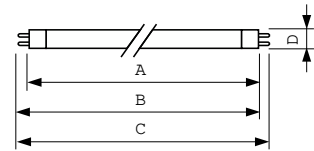

Product data

General Information		Operating and Electrical	
Cap-Base	G5 [G5]	Power Consumption	79.8 W
Features	na [Not Applicable]	Lamp Current (Nom)	0.530 A
Flux measurement reference	Sphere		
Light Technical		Controls and Dimming	
Color Code	830 [CCT of 3000K]	Dimmable	Yes
Luminous Flux	6,550 lm		
Color Designation	Warm White (WW)	Mechanical and Housing	
Chromaticity Coordinate X (Nom)	0.44	Bulb Shape	T5 [16 mm (T5)]
Chromaticity Coordinate Y (Nom)	0.403		
Correlated Color Temperature (Nom)	3000 K	Approval and Application	
Luminous Efficacy (rated) (Nom)	82 lm/W	Energy Efficiency Class	G
Color rendering index (CRI)	81	Mercury (Hg) Content (Nom)	1.2 mg
		Energy Consumption kWh/1000 h	80 kWh
		EPREL Registration Number	423569

MASTER TL5 High Output

Product Data	
Order product name	MASTER TL5 HO 80W/830 SLV/40
Full product name	MASTER TL5 HO 80W/830 SLV/40
Full product code	871150071040655
Order code	927929583057
Material Nr. (12NC)	927929583057

Numerator - Quantity Per Pack	1
EAN/UPC - Product/Case	8711500710406
Numerator - Packs per outer box	40
EAN/UPC - Case	8711500868855

Dimensional drawing

Product	D (max)	A (max)	B (max)	B (min)	C (max)
MASTER TL5 HO 80W/830 SLV/40	17 mm	1,449.0 mm	1,456.1 mm	1,453.7 mm	1,463.2 mm