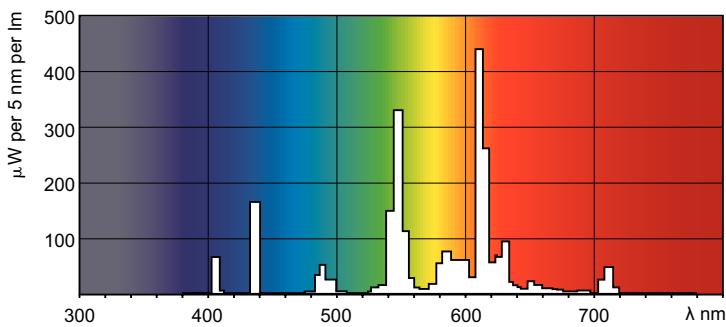

### Product data

General Information	
Cap-Base	2G7
Flux measurement reference	Sphere
Light Technical	
Color Code	827 [CCT of 2700K]
Luminous Flux	900 lm
Color Designation	Incandescent White
Chromaticity Coordinate X (Nom)	0.463
Chromaticity Coordinate Y (Nom)	0.42
Correlated Color Temperature (Nom)	2700 K
Luminous Efficacy (rated) (Nom)	80 lm/W
Color rendering index (CRI)	82
Operating and Electrical	
Power Consumption	11.9 W

## Photometric data

Spectral Power Distribution Colour - MASTER PL-S 11W/827/4P 1CT/5X10BOX