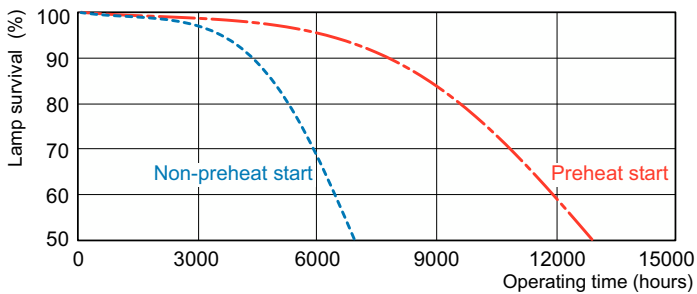

Lifetime

Life Expectancy Diagram - MASTER PL-S 11W/827/4P 1CT/5X10BOX