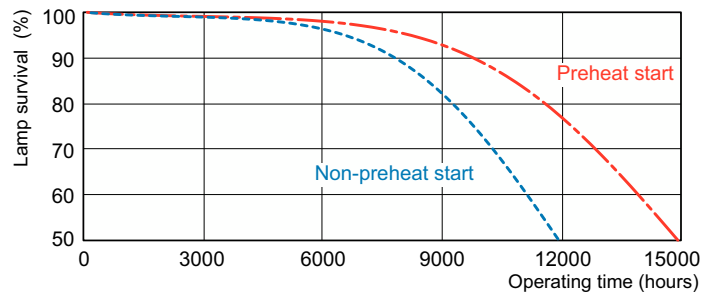

Life Expectancy Diagram - MASTER PL-S 11W/827/4P 1CT/5X10BOX