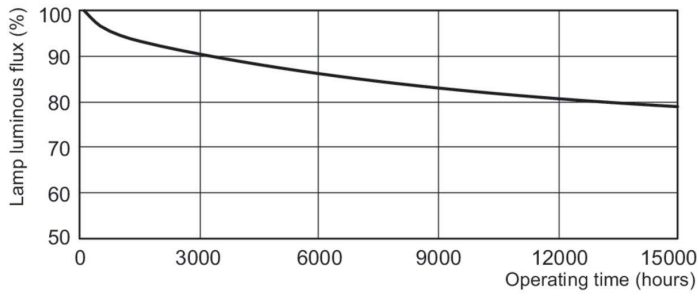

MASTER PL-S 4 Pin

Lifetime

Lumen Maintenance Diagram - MASTER PL-S 11W/827/4P 1CT/5X10BOX