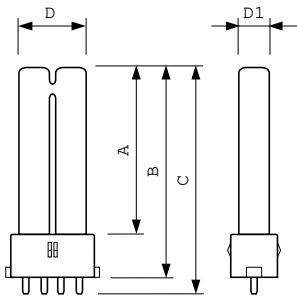

# MASTER PL-S 4 Pin

### Product data

General Information	
Cap-Base	2G7
Flux measurement reference	Sphere
Light Technical	
Color Code	827 [CCT of 2700K]
Luminous Flux	900 lm
Color Designation	Incandescent White
Chromaticity Coordinate X (Nom)	0.463
Chromaticity Coordinate Y (Nom)	0.42
Correlated Color Temperature (Nom)	2700 K
Luminous Efficacy (rated) (Nom)	80 lm/W
Color rendering index (CRI)	82
Operating and Electrical	
Power Consumption	11.9 W

## Dimensional drawing

Product	D (max)	D1 (max)	A (max)	B (max)	C (max)
MASTER PL-S 11W/827/4P 1CT/ 5X10BOX	28 mm	13 mm	196 mm	214 mm	219.9 mm