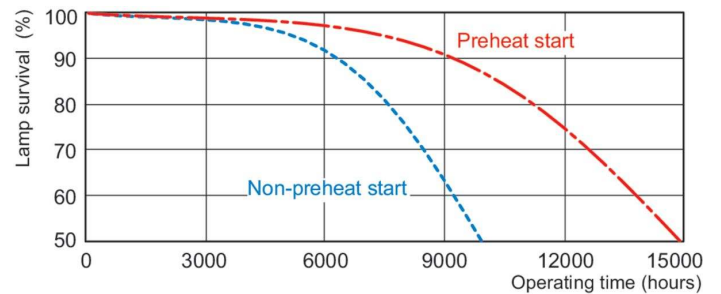

Life Expectancy Diagram - PL-Q 38W/827/4P 1CT/10BOX