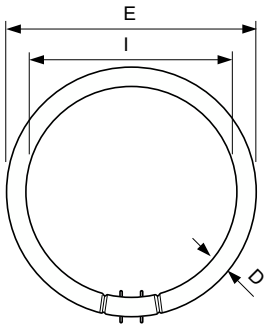

MASTER TL5 Circular

MASTER TL5 Circular 22W/827 1CT/10

This circular TL5 lamp (tube diameter 16 mm) offers extended design possibilities. The slim tube allows the creation of extremely flat luminaires and enables omnidirectional light distribution. It is suitable for a wide range of professional and semi-professional applications, and is ideal for use in shops, offices and public areas with unconventional layouts.

Product data

General Information		Controls and Dimming	
Cap-Base	2GX13 [2GX13]	Dimmable	Yes
Light Technical		Mechanical and Housing	
Color Code	827 [CCT of 2700K]	Bulb Shape	C-T5 [C-T5 16 mm]
Luminous Flux	1,800 lumen		
Color Designation	Incandescent White	Approval and Application	
Correlated Color Temperature (Nom)	2700 K	Mercury (Hg) Content (Nom)	2.5 mg
Luminous Efficacy (rated) (Nom)	82 lm/W	Energy Consumption kWh/1000 h	25 kWh
Color rendering index (CRI)	82		
Operating and Electrical		Product Data	
Power Consumption	22.3 W	Full product code	871150064219625
Lamp Current (Nom)	0.300 A	Order product name	MASTER TL5 Circular 22W/827 1CT/10
		Order code	927965082713
		Numerator - Quantity Per Pack	1
		Numerator - Packs per outer box	10
		Material Nr. (12NC)	927965082713

MASTER TL5 Circular

Full product name	MASTER TL5 Circular 22W/827 1CT/10
EAN/UPC - Case	8711500642202
EAN/UPC - Product/Case	8711500642196

Dimensional drawing

Product	D (max)	D (min)	E (min)	E (max)	I (min)	I (max)
MASTER TL5 Circular 22W/827 1CT/10	18 mm	14 mm	220 mm	230 mm	187 mm	197 mm

Photometric data

Spectral Power Distribution Colour - MASTER TL5 Circular 22W/827 1CT/10

Lifetime

Life Expectancy Diagram - MASTER TL5 Circular 22W/827 1CT/10

Life Expectancy Diagram - MASTER TL5 Circular 22W/827 1CT/10