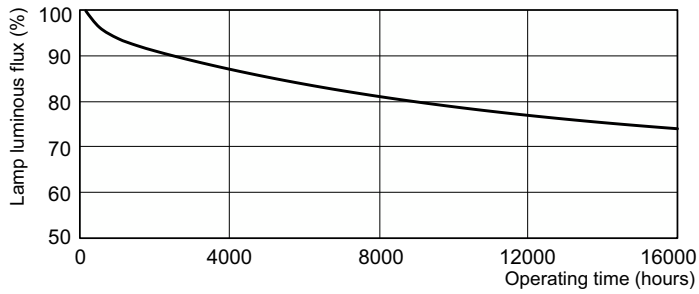

MASTER TL5 Circular

Lifetime

Lumen Maintenance Diagram - MASTER TL5 Circular 22W/827 1CT/10