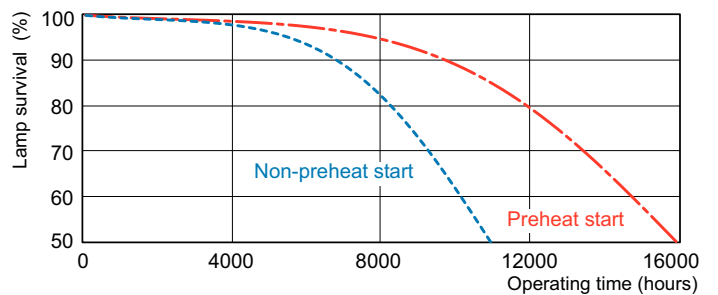

Lifetime

Life Expectancy Diagram - MASTER TL5 Circular 22W/827 1CT/10

Life Expectancy Diagram - MASTER TL5 Circular 22W/827 1CT/10