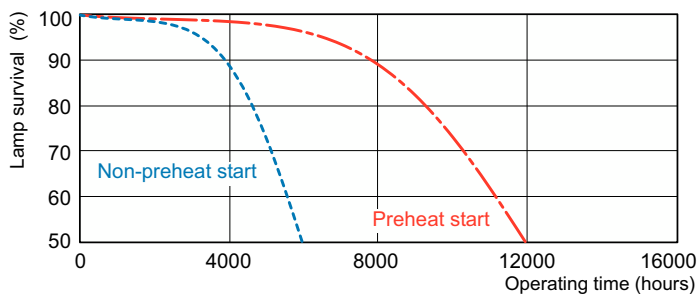

Lifetime

Life Expectancy Diagram - MASTER TL5 Circular 22W/827 1CT/10

Life Expectancy Diagram - MASTER TL5 Circular 22W/827 1CT/10