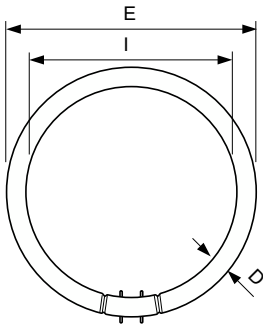

MASTER TL5 Circular

MASTER TL5 Circular 22W/840 1CT/10

This circular TL5 lamp (tube diameter 16 mm) offers extended design possibilities. The slim tube allows the creation of extremely flat luminaires and enables omnidirectional light distribution. It is suitable for a wide range of professional and semi-professional applications, and is ideal for use in shops, offices and public areas with unconventional layouts.

Lamp Current (Nom)	0.300 A
Controls and Dimming	
Dimmable	Yes
Mechanical and Housing	
Bulb Shape	C-T5 [C-T5 16 mm]
Approval and Application	
Energy Efficiency Class	G
Mercury (Hg) Content (Max)	4 mg
Mercury (Hg) Content (Nom)	4 mg
Energy Consumption kWh/1000 h	24 kWh
EPREL Registration Number	423619
Product Data	
Order product name	MASTER TL5 Circular 22W/840 1CT/10

MASTER TL5 Circular

Full product name	MASTER TL5 Circular 22W/840 1CT/10
Full product code	871150064221925
Order code	927965084013
Material Nr. (12NC)	927965084013
Numerator - Quantity Per Pack	1

EAN/UPC - Product/Case	8711500642219
Numerator - Packs per outer box	10
EAN/UPC - Case	8711500642226

Dimensional drawing

Product	D (max)	D (min)	E (min)	E (max)	I (min)	I (max)
MASTER TL5 Circular 22W/840 1CT/10	18 mm	14 mm	220 mm	230 mm	187 mm	197 mm

Photometric data

Spectral Power Distribution Colour - MASTER TL5 Circular 22W/840 1CT/10