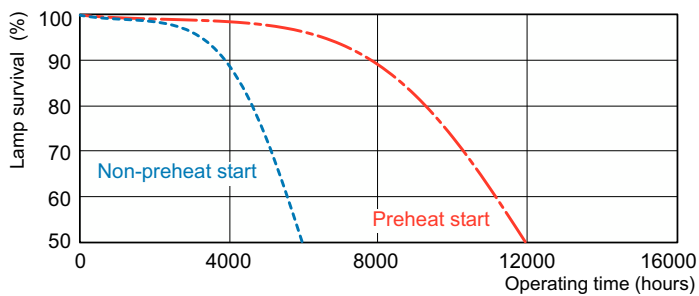

Lifetime

Life Expectancy Diagram - MASTER TL5 Circular 22W/840 1CT/10