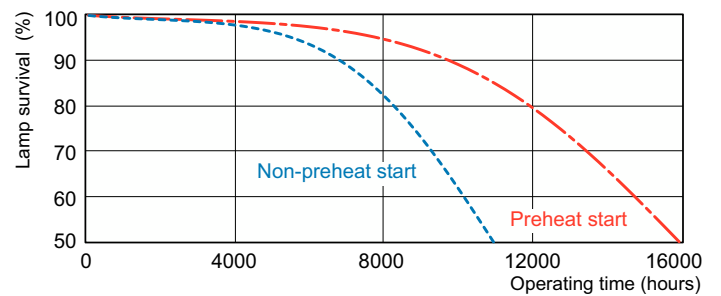

Life Expectancy Diagram - MASTER TL5 Circular 22W/840 1CT/10