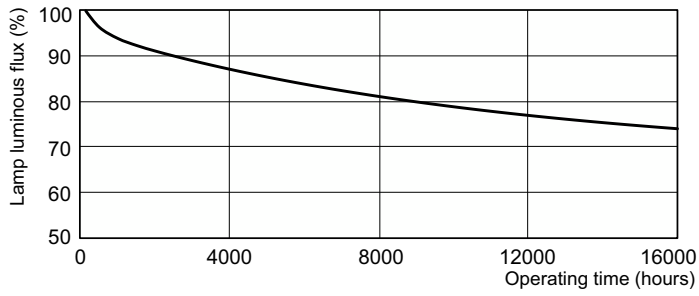

Dimensional drawing

Product	D (max)	D (min)	E (min)	E (max)	I (min)	I (max)
MASTER TL5 Circular 22W/840 1CT/10	18 mm	14 mm	220 mm	230 mm	187 mm	197 mm

Photometric data

Spectral Power Distribution Colour - MASTER TL5 Circular 22W/840 1CT/10

Lifetime

Life Expectancy Diagram - MASTER TL5 Circular 22W/840 1CT/10

Life Expectancy Diagram - MASTER TL5 Circular 22W/840 1CT/10

MASTER TL5 Circular

Lifetime

Lumen Maintenance Diagram - MASTER TL5 Circular 22W/840 1CT/10