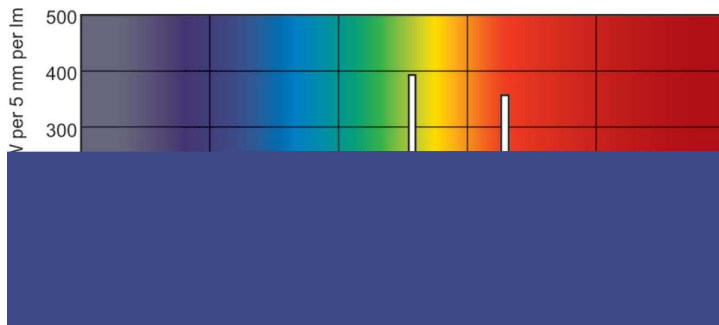

Product data

General Information	
Cap-Base	2GX13 [2GX13]
Nominal lifetime	12,000 hour(s)
Flux measurement reference	Sphere
Light Technical	
Color Code	840 [CCT of 4000K]
Luminous Flux	1,800 lm
Color Designation	Cool White (CW)
Chromaticity Coordinate X (Nom)	0.38
Chromaticity Coordinate Y (Nom)	0.38
Correlated Color Temperature (Nom)	4000 K
Luminous Efficacy (rated) (Nom)	82 lm/W
Color rendering index (CRI)	81
Operating and Electrical	
Power Consumption	23.5 W

Dimensional drawing

Product	D (max)	D (min)	E (min)	E (max)	I (min)	I (max)
MASTER TL5 Circular 22W/840 1CT/10	18 mm	14 mm	220 mm	230 mm	187 mm	197 mm

Photometric data

Spectral Power Distribution Colour - MASTER TL5 Circular 22W/840 1CT/10