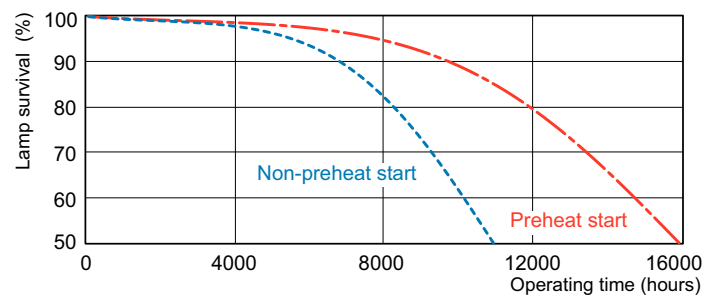

Life Expectancy Diagram - MASTER TL5 Circular 40W/827 1CT/10