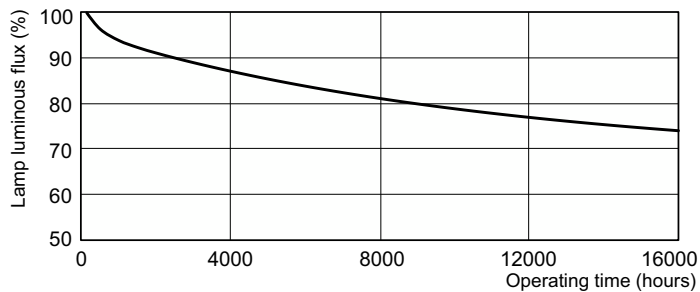

MASTER TL5 Circular

Levetid

Lumen Maintenance Diagram - MASTER TL5 Circular 40W/827 1CT/10