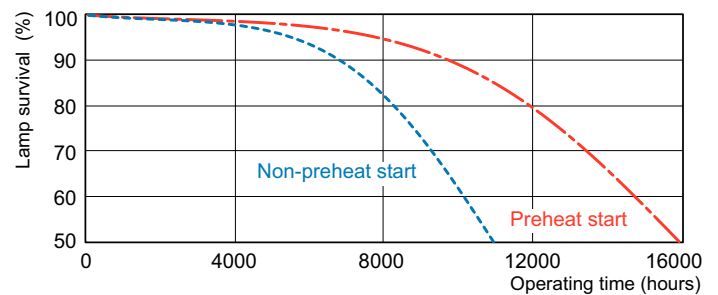

Fotometriske data

Spectral Power Distribution Colour - MASTER TL5 Circular 40W/827 1CT/10

Levetid

Life Expectancy Diagram - MASTER TL5 Circular 40W/827 1CT/10

Life Expectancy Diagram - MASTER TL5 Circular 40W/827 1CT/10