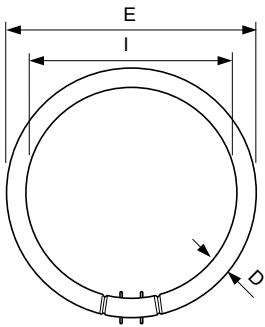

MASTER TL5 Circular

MASTER TL5 CIRCULAR 55W/830 1CT/10

16 mm tube diameter circular fluorescent lamps with a choice of various diameters

Product data

General Information	
Cap base	2GX13 [2GX13]
Life to 50% failures preheat (nom.)	12000 h
LSF Preheat 2000 h Rated	99 %
LSF Preheat 4000 h Rated	99 %
LSF Preheat 6000 h Rated	96 %
LSF Preheat 8000 h Rated	89 %
LSF Preheat 16000 h Rated	10 %
LSF Preheat 20000 h Rated	1 %
Light Technical	
Colour code	830 [CCT of 3,000 K]
Luminous flux (nom.)	4200 lm
Luminous flux (rated) (nom.)	4200 lm
Colour designation	Warm white (WW)
Correlated colour temperature (nom.)	3000 K
Luminous efficacy (rated) (nom.)	76 lm/W
Color rendering index (max.)	85
Color rendering index (min.)	80
Color rendering index (nom.)	85
LLMF 2000 h Rated	91 %
LLMF 4000 h Rated	87 %
LLMF 6000 h Rated	84 %
LLMF 8000 h Rated	81 %
LLMF 12000 h Rated	77 %
LLMF 16000 h Rated	74 %

LLMF 20000 h Rated	72 %
Operating and Electrical	
Power (Rated) (Nom)	55.0 W
Lamp current (nom.)	0.550 A
Temperature	
Design temperature (nom.)	35 °C
Controls and Dimming	
Dimmable	yes
Approval and Application	
Energy efficiency label (EEL)	A
Mercury (Hg) content (nom.)	2.5 mg
Energy Consumption kWh/1000 h	61 kWh
Product Data	
Full product code	871150064279025
Order product name	MASTER TL5 Circular 55W/830 1CT/10
EAN/UPC – product	8711500642790
Order code	64279025
Local Code	55TL5C830
Numerator – quantity per pack	1
Numerator – packs per outer box	10
Material no. (I2NC)	927965783013

Dimensional drawing

TL5-C 55W/830

Product	D (max)	D (min)	E (min)	E (max)	I (min)	I (max)
MASTER TL5 Circular 55W/830 1CT/10	18 mm	14 mm	293 mm	305 mm	260 mm	272 mm

Photometric data

Lightcolour /830

Lightcolour /830