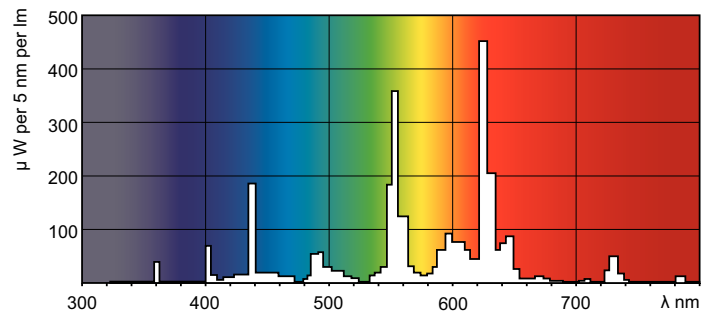

MASTER TL5 Circular

MASTER TL5 CIRCULAR 55W/830 1CT/10

16 mm tube diameter circular fluorescent lamps with a choice of various diameters

Product data

General Information	
Cap base	2GX13 [2GX13]
Life to 50% failures preheat (nom.)	12000 h
LSF Preheat 2000 h Rated	99 %
LSF Preheat 4000 h Rated	99 %
LSF Preheat 6000 h Rated	96 %
LSF Preheat 8000 h Rated	89 %
LSF Preheat 16000 h Rated	10 %
LSF Preheat 20000 h Rated	1 %
Light Technical	
Colour code	830 [CCT of 3,000 K]
Luminous flux (nom.)	4200 lm
Luminous flux (rated) (nom.)	4200 lm
Colour designation	Warm white (WW)
Correlated colour temperature (nom.)	3000 K
Luminous efficacy (rated) (nom.)	76 lm/W
Color rendering index (max.)	85
Color rendering index (min.)	80
Color rendering index (nom.)	85
LLMF 2000 h Rated	91 %
LLMF 4000 h Rated	87 %
LLMF 6000 h Rated	84 %
LLMF 8000 h Rated	81 %
LLMF 12000 h Rated	77 %
LLMF 16000 h Rated	74 %

LLMF 20000 h Rated	72 %
Operating and Electrical	
Power (Rated) (Nom)	55.0 W
Lamp current (nom.)	0.550 A
Temperature	
Design temperature (nom.)	35 °C
Controls and Dimming	
Dimmable	yes
Approval and Application	
Energy efficiency label (EEL)	A
Mercury (Hg) content (nom.)	2.5 mg
Energy Consumption kWh/1000 h	61 kWh
Product Data	
Full product code	871150064279025
Order product name	MASTER TL5 Circular 55W/830 1CT/10
EAN/UPC – product	8711500642790
Order code	64279025
Local Code	55TL5C830
Numerator – quantity per pack	1
Numerator – packs per outer box	10
Material no. (I2NC)	927965783013

Dimensional drawing

TL5-C 55W/830

Product	D (max)	D (min)	E (min)	E (max)	I (min)	I (max)
MASTER TL5 Circular 55W/830 1CT/10	18 mm	14 mm	293 mm	305 mm	260 mm	272 mm

Photometric data

Lightcolour /830

Lightcolour /830