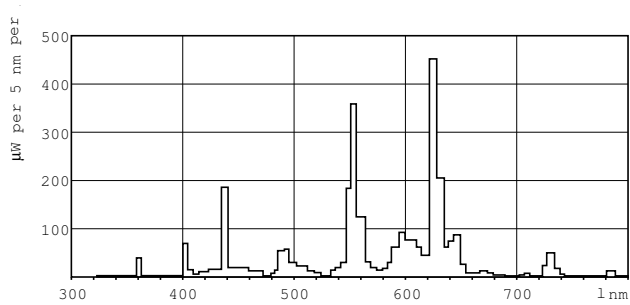

MASTER TL5 Circular

MASTER TL5 CIRCULAR 55W/830 1CT/10

16 mm tube diameter circular fluorescent lamps with a choice of various diameters

Product data

General Information	
Cap base	2GX13 [2GX13]
Life to 50% failures preheat (nom.)	12000 h
LSF Preheat 2000 h Rated	99 %
LSF Preheat 4000 h Rated	99 %
LSF Preheat 6000 h Rated	96 %
LSF Preheat 8000 h Rated	89 %
LSF Preheat 16000 h Rated	10 %
LSF Preheat 20000 h Rated	1 %
Light Technical	
Colour code	830 [CCT of 3,000 K]
Luminous flux (nom.)	4200 lm
Luminous flux (rated) (nom.)	4200 lm
Colour designation	Warm white (WW)
Correlated colour temperature (nom.)	3000 K
Luminous efficacy (rated) (nom.)	76 lm/W
Color rendering index (max.)	85
Color rendering index (min.)	80
Color rendering index (nom.)	85
LLMF 2000 h Rated	91 %
LLMF 4000 h Rated	87 %
LLMF 6000 h Rated	84 %
LLMF 8000 h Rated	81 %
LLMF 12000 h Rated	77 %
LLMF 16000 h Rated	74 %

LLMF 20000 h Rated	72 %
Operating and Electrical	
Power (Rated) (Nom)	55.0 W
Lamp current (nom.)	0.550 A
Temperature	
Design temperature (nom.)	35 °C
Controls and Dimming	
Dimmable	yes
Approval and Application	
Energy efficiency label (EEL)	A
Mercury (Hg) content (nom.)	2.5 mg
Energy Consumption kWh/1000 h	61 kWh
Product Data	
Full product code	871150064279025
Order product name	MASTER TL5 Circular 55W/830 1CT/10
EAN/UPC – product	8711500642790
Order code	64279025
Local Code	55TL5C830
Numerator – quantity per pack	1
Numerator – packs per outer box	10
Material no. (I2NC)	927965783013

Dimensional drawing

TL5-C 55W/830

Product	D (max)	D (min)	E (min)	E (max)	I (min)	I (max)
MASTER TL5 Circular 55W/830 1CT/10	18 mm	14 mm	293 mm	305 mm	260 mm	272 mm

Photometric data

Lightcolour /830

Lightcolour /830