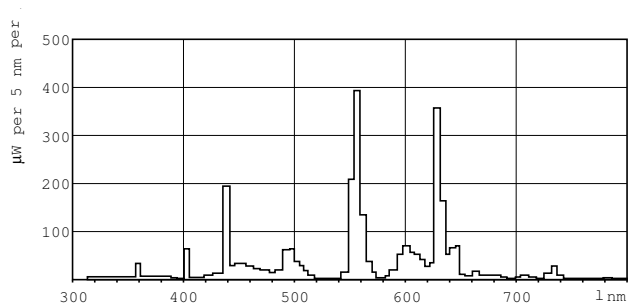

Dados fotométricos