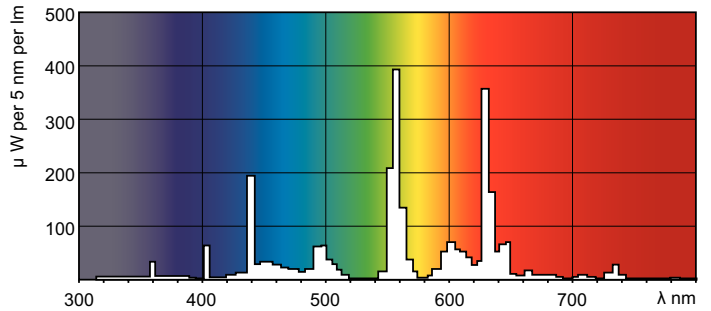

MASTER TL5 Circular

MASTER TL5 CIRCULAR 60W/840 1CT/10

16 mm tube diameter circular fluorescent lamps with a choice of various diameters

Product data

General Information	
Cap base	2GX13 [2GX13]
Life to 50% failures preheat (nom.)	12000 h
LSF Preheat 2000 h Rated	99 %
LSF Preheat 4000 h Rated	99 %
LSF Preheat 6000 h Rated	96 %
LSF Preheat 8000 h Rated	89 %
LSF Preheat 16000 h Rated	10 %
LSF Preheat 20000 h Rated	1 %
Light Technical	
Colour code	840 [CCT of 4,000 K]
Luminous flux (nom.)	5000 lm
Luminous flux (rated) (nom.)	5000 lm
Colour designation	Cool White (CW)
Correlated colour temperature (nom.)	4000 K
Luminous efficacy (rated) (nom.)	83 lm/W
Color rendering index (max.)	85
Color rendering index (min.)	80
Color rendering index (nom.)	85
LLMF 2000 h Rated	91 %
LLMF 4000 h Rated	87 %
LLMF 6000 h Rated	84 %
LLMF 8000 h Rated	81 %
LLMF 12000 h Rated	77 %
LLMF 16000 h Rated	74 %

LLMF 20000 h Rated	72 %
Operating and Electrical	
Power (Rated) (Nom)	60.0 W
Lamp current (nom.)	0.470 A
Temperature	
Design temperature (nom.)	35 °C
Controls and Dimming	
Dimmable	yes
Approval and Application	
Energy efficiency label (EEL)	A
Mercury (Hg) content (nom.)	2.5 mg
Energy Consumption kWh/1000 h	66 kWh
Product Data	
Full product code	871150064261525
Order product name	MASTER TL5 Circular 60W/840 1CT/10
EAN/UPC – product	8711500642615
Order code	64261525
Local Code	60TL5C840
Numerator – quantity per pack	1
Numerator – packs per outer box	10
Material no. (I2NC)	927966084013

Dimensional drawing

TL5-C 60W/840

Product	D (max)	D (min)	E (min)	E (max)	I (min)	I (max)
MASTER TL5 Circular 60W/840 1CT/10	18 mm	14 mm	367 mm	379 mm	334 mm	346 mm

Photometric data

Lightcolour /840

Lightcolour /840