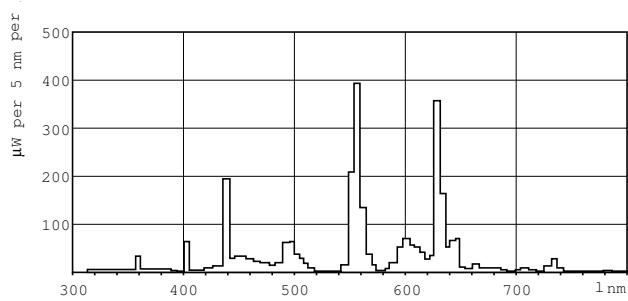

MASTER TL5 Circular

MASTER TL5 CIRCULAR 60W/840 1CT/10

16 mm tube diameter circular fluorescent lamps with a choice of various diameters

Product data

General Information	
Cap base	2GX13 [2GX13]
Life to 50% failures preheat (nom.)	12000 h
LSF Preheat 2000 h Rated	99 %
LSF Preheat 4000 h Rated	99 %
LSF Preheat 6000 h Rated	96 %
LSF Preheat 8000 h Rated	89 %
LSF Preheat 16000 h Rated	10 %
LSF Preheat 20000 h Rated	1 %
Light Technical	
Colour code	840 [CCT of 4,000 K]
Luminous flux (nom.)	5000 lm
Luminous flux (rated) (nom.)	5000 lm
Colour designation	Cool White (CW)
Correlated colour temperature (nom.)	4000 K
Luminous efficacy (rated) (nom.)	83 lm/W
Color rendering index (max.)	85
Color rendering index (min.)	80
Color rendering index (nom.)	85
LLMF 2000 h Rated	91 %
LLMF 4000 h Rated	87 %
LLMF 6000 h Rated	84 %
LLMF 8000 h Rated	81 %
LLMF 12000 h Rated	77 %
LLMF 16000 h Rated	74 %

LLMF 20000 h Rated	72 %
Operating and Electrical	
Power (Rated) (Nom)	60.0 W
Lamp current (nom.)	0.470 A
Temperature	
Design temperature (nom.)	35 °C
Controls and Dimming	
Dimmable	yes
Approval and Application	
Energy efficiency label (EEL)	A
Mercury (Hg) content (nom.)	2.5 mg
Energy Consumption kWh/1000 h	66 kWh
Product Data	
Full product code	871150064261525
Order product name	MASTER TL5 Circular 60W/840 1CT/10
EAN/UPC – product	8711500642615
Order code	64261525
Local Code	60TL5C840
Numerator – quantity per pack	1
Numerator – packs per outer box	10
Material no. (I2NC)	927966084013

Dimensional drawing

TL5-C 60W/840

Product	D (max)	D (min)	E (min)	E (max)	I (min)	I (max)
MASTER TL5 Circular 60W/840 1CT/10	18 mm	14 mm	367 mm	379 mm	334 mm	346 mm

Photometric data

Lightcolour /840

Lightcolour /840