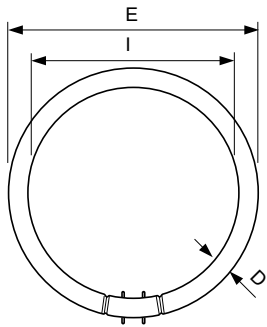

MASTER TL5 Circular

MASTER TL5 CIRCULAR 60W/840 1CT/10

16 mm tube diameter circular fluorescent lamps with a choice of various diameters

Product data

General Information	
Cap base	2GX13 [2GX13]
Life to 50% failures preheat (nom.)	12000 h
LSF Preheat 2000 h Rated	99 %
LSF Preheat 4000 h Rated	99 %
LSF Preheat 6000 h Rated	96 %
LSF Preheat 8000 h Rated	89 %
LSF Preheat 16000 h Rated	10 %
LSF Preheat 20000 h Rated	1 %
Light Technical	
Colour code	840 [CCT of 4,000 K]
Luminous flux (nom.)	5000 lm
Luminous flux (rated) (nom.)	5000 lm
Colour designation	Cool White (CW)
Correlated colour temperature (nom.)	4000 K
Luminous efficacy (rated) (nom.)	83 lm/W
Color rendering index (max.)	85
Color rendering index (min.)	80
Color rendering index (nom.)	85
LLMF 2000 h Rated	91 %
LLMF 4000 h Rated	87 %
LLMF 6000 h Rated	84 %
LLMF 8000 h Rated	81 %
LLMF 12000 h Rated	77 %
LLMF 16000 h Rated	74 %

LLMF 20000 h Rated	72 %
Operating and Electrical	
Power (Rated) (Nom)	60.0 W
Lamp current (nom.)	0.470 A
Temperature	
Design temperature (nom.)	35 °C
Controls and Dimming	
Dimmable	yes
Approval and Application	
Energy efficiency label (EEL)	A
Mercury (Hg) content (nom.)	2.5 mg
Energy Consumption kWh/1000 h	66 kWh
Product Data	
Full product code	871150064261525
Order product name	MASTER TL5 Circular 60W/840 1CT/10
EAN/UPC – product	8711500642615
Order code	64261525
Local Code	60TL5C840
Numerator – quantity per pack	1
Numerator – packs per outer box	10
Material no. (I2NC)	927966084013

Dimensional drawing

TL5-C 60W/840

Product	D (max)	D (min)	E (min)	E (max)	I (min)	I (max)
MASTER TL5 Circular 60W/840 1CT/10	18 mm	14 mm	367 mm	379 mm	334 mm	346 mm

Photometric data

Lightcolour /840

Lightcolour /840