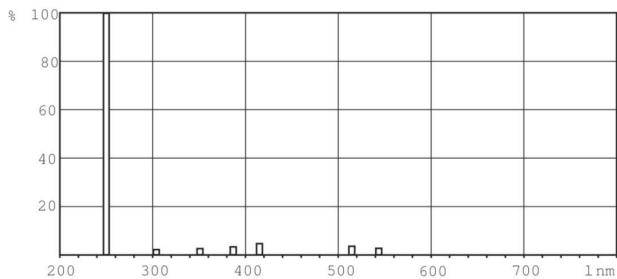

Product data

General Information		Voltage (Nom)	
Cap base	SINGLEPIN [Single Pin]	178 V	
Main application	Disinfection	Mechanical and Housing	
Useful life (nom.)	9000 h	Cap-base information	Single Pin
System description	High Efficiency	Bulb shape	T16
Light Technical		Approval and Application	
Colour Code	TUV	Mercury (Hg) content (nom.)	3.0 mg
Colour designation	- [Not Specified]	UV	
Depreciation at useful lifetime	15 %	UV-C Radiation	29 W
Operating and Electrical		Product Data	
Power (Rated) (Nom)	75 W	Full product code	871150064079699
Lamp current (nom.)	0.425 A		

TUV T5

Order product name	TUV 64T5 HE SP UNP/32
EAN/UPC – product	8711500640796
Order code	64079699
SAP numerator – quantity per pack	1
Numerator – packs per outer box	32

SAP material	927970504099
SAP net weight (piece)	156.000 g

Dimensional drawing

TUV 64T5/SP HE

Product	D (max)	O	C (max)	A (max)
TUV 64T5 HE SP UNP/32	18.6 mm	1473 mm	1575.1 mm	1556.6 mm

Photometric data

XDPB_XUTUV-Spectral power distribution B/W

XDPO_XUTUV-Spectral power distribution Colour