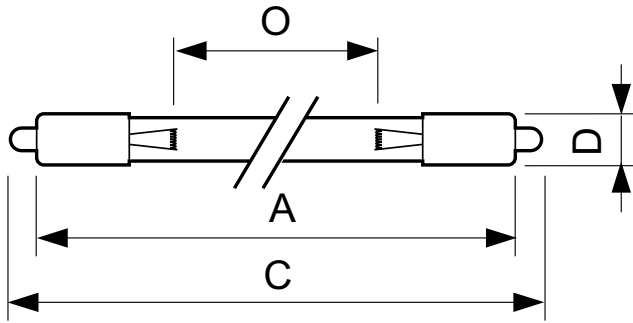

TUV T5

TUV 64T5 HE SP UNP/32

TUV T5 lamps are single- or double-ended UVC (germicidal) lamps used in professional water and air disinfection units. The small 16 mm diameter of the lamp allows for a small system design and design flexibility. TUV T5 lamps offer constant UV output over their complete lifetime, for maximum security of disinfection and high system efficacy.

Product data

General information		Voltage (Nom)	
Cap base	SINGLEPIN [Single Pin]		178 V
Main application	Disinfection	Mechanical and housing	
Useful life (nom.)	9000 h	Cap-base information	Single Pin
System description	High Efficiency	Bulb shape	T16
Light technical		Approval and application	
Colour Code	TUV	Mercury (Hg) content (nom.)	3.0 mg
Colour designation	- [Not Specified]	UV	
Depreciation at useful lifetime	15 %	UV-C Radiation	29 W
Operating and electrical		Product data	
Power (Rated) (Nom)	75 W	Full product code	871150064079699
Lamp current (nom.)	0.425 A		

TUV T5

Order product name	TUV 64T5 HE SP UNP/32
EAN/UPC – product	8711500640796
Order code	64079699
SAP numerator – quantity per pack	1
Local code description	FLUORESCENT LAMPS

Numerator – packs per outer box	32
SAP material	927970504099
Net Weight (Piece)	156.000 g

Dimensional drawing

TUV 64T5 HE SP UNP/32

Product	D (max)	O	C (max)	A (max)
TUV 64T5 HE SP UNP/32	18.6 mm	1473 mm	1575.1 mm	1556.6 mm

Photometric data

XDPB_XUTUV-Spectral power distribution B/W

XDPO_XUTUV-Spectral power distribution Colour