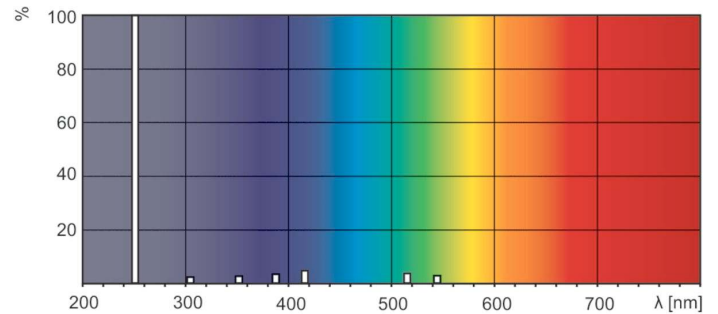

Product data

General information		Voltage (Nom)	
Cap base	SINGLEPIN [Single Pin]		178 V
Main application	Disinfection	Mechanical and housing	
Useful life (nom.)	9000 h	Cap-base information	Single Pin
System description	High Efficiency	Bulb shape	T16
Light technical		Approval and application	
Colour Code	TUV	Mercury (Hg) content (nom.)	3.0 mg
Colour designation	- [Not Specified]	UV	
Depreciation at useful lifetime	15 %	UV-C Radiation	29 W
Operating and electrical		Product data	
Power (Rated) (Nom)	75 W	Full product code	871150064079699
Lamp current (nom.)	0.425 A		

Dimensional drawing

TUV 64T5 HE SP UNP/32

Product	D (max)	O	C (max)	A (max)
TUV 64T5 HE SP UNP/32	18.6 mm	1473 mm	1575.1 mm	1556.6 mm

Photometric data

XDPB_XUTUV-Spectral power distribution B/W

XDPO_XUTUV-Spectral power distribution Colour