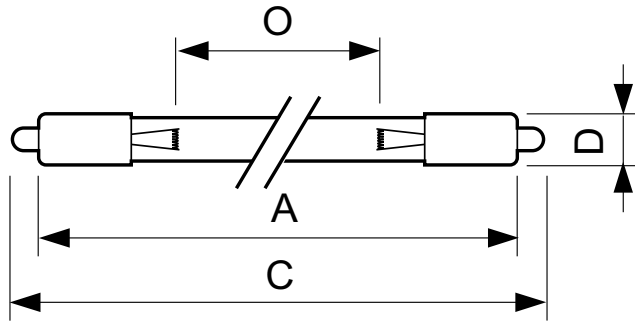

TUV T5

TUV 64T5 HE SP UNP/32

TUV T5 lamps are single- or double-ended UVC (germicidal) lamps used in professional water and air disinfection units. The small 16 mm diameter of the lamp allows for a small system design and design flexibility. TUV T5 lamps offer constant UV output over their complete lifetime, for maximum security of disinfection and high system efficacy.

Product data

General Information		Voltage (Nom)	
Cap base	SINGLEPIN [Single Pin]	178 V	
Main application	Disinfection	Mechanical and Housing	
Useful life (nom.)	9000 h	Cap-base information	Single Pin
System description	High Efficiency	Bulb shape	T16
Light Technical		Approval and Application	
Colour Code	TUV	Mercury (Hg) content (nom.)	3.0 mg
Colour designation	- [Not Specified]	UV	
Depreciation at useful lifetime	15 %	UV-C Radiation	29 W
Operating and Electrical		Product Data	
Power (Rated) (Nom)	75 W	Full product code	871150064079699
Lamp current (nom.)	0.425 A		

TUV T5

Order product name	TUV 64T5 HE SP UNP/32
EAN/UPC – product	8711500640796
Order code	64079699
SAP numerator – quantity per pack	1
Numerator – packs per outer box	32

SAP material	927970504099
SAP net weight (piece)	156.000 g

Dimensional drawing

TUV 64T5/SP HE

Product	D (max)	O	C (max)	A (max)
TUV 64T5 HE SP UNP/32	18.6 mm	1473 mm	1575.1 mm	1556.6 mm

Photometric data

XDPB_XUTUV-Spectral power distribution B/W

XDPO_XUTUV-Spectral power distribution Colour