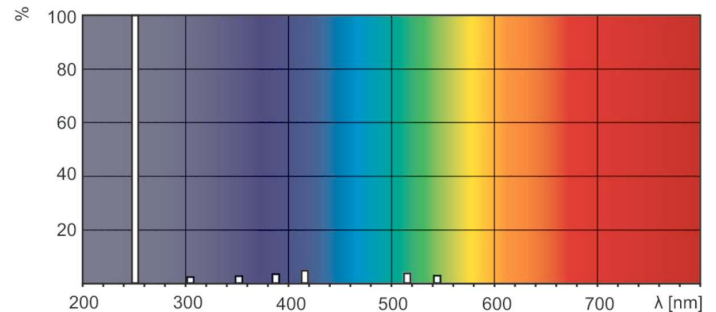

Product data

General Information		Voltage (Nom)	
Cap base	SINGLEPIN [Single Pin]	178 V	
Main application	Disinfection	Mechanical and Housing	
Useful life (nom.)	9000 h	Cap-base information	Single Pin
System description	High Efficiency	Bulb shape	T16
Light Technical		Approval and Application	
Colour Code	TUV	Mercury (Hg) content (nom.)	3.0 mg
Colour designation	- [Not Specified]	UV	
Depreciation at useful lifetime	15 %	UV-C Radiation	29 W
Operating and Electrical		Product Data	
Power (Rated) (Nom)	75 W	Full product code	871150064079699
Lamp current (nom.)	0.425 A		

Dimensional drawing

TUV 64T5/SP HE

Product	D (max)	O	C (max)	A (max)
TUV 64T5 HE SP UNP/32	18.6 mm	1473 mm	1575.1 mm	1556.6 mm

Photometric data

XDPB_XUTUV-Spectral power distribution B/W

XDPO_XUTUV-Spectral power distribution Colour