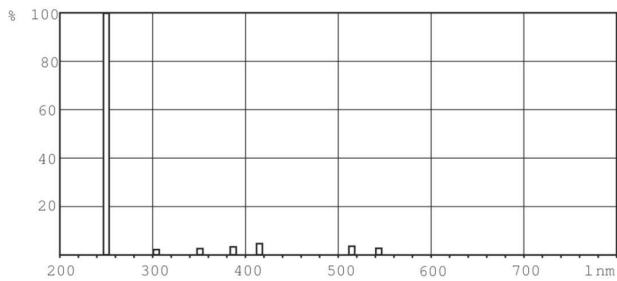

Product data

General information		Voltage (Nom)	
Cap base	SINGLEPIN [Single Pin]		178 V
Main application	Disinfection	Mechanical and housing	
Useful life (nom.)	9000 h	Cap-base information	Single Pin
System description	High Efficiency	Bulb shape	T16
Light technical		Approval and application	
Colour Code	TUV	Mercury (Hg) content (nom.)	3.0 mg
Colour designation	- [Not Specified]	UV	
Depreciation at useful lifetime	15 %	UV-C Radiation	29 W
Operating and electrical		Product data	
Power (Rated) (Nom)	75 W	Full product code	871150064079699
Lamp current (nom.)	0.425 A		

TUV T5

Order product name	TUV 64T5 HE SP UNP/32
EAN/UPC – product	8711500640796
Order code	64079699
SAP numerator – quantity per pack	1
Local code description	FLUORESCENT LAMPS

Numerator – packs per outer box	32
SAP material	927970504099
Net Weight (Piece)	156.000 g

Dimensional drawing

TUV 64T5 HE SP UNP/32

Product	D (max)	O	C (max)	A (max)
TUV 64T5 HE SP UNP/32	18.6 mm	1473 mm	1575.1 mm	1556.6 mm

Photometric data

XDPB_XUTUV-Spectral power distribution B/W

XDPO_XUTUV-Spectral power distribution Colour