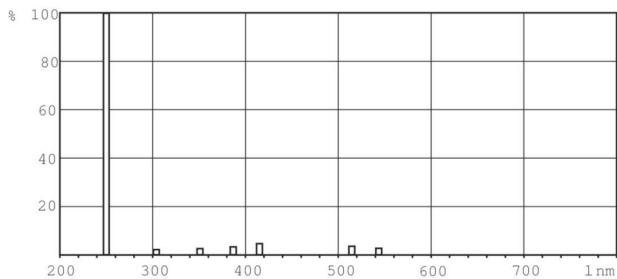

Product data

General information		Voltage (Nom)	
Cap base	4PINSSINGLEENDED [4 Pins Single Ended]	43 V	
Main application	Disinfection	Mechanical and housing	
Useful life (nom.)	9000 h	Cap-base information	4 Pins Single Ended
System description	na [-]	Bulb shape	T16
Light technical		Approval and application	
Colour Code	TUV	Mercury (Hg) content (nom.)	4.4 mg
Colour designation	- [Not Specified]	UV	
Depreciation at useful lifetime	15 %	UV-C Radiation	4.0 W
Operating and electrical		Product data	
Power (Rated) (Nom)	15 W	Full product code	871150064385899
Lamp current (nom.)	0.4 A		

Dimensional drawing

Product	D (max)	C (max)	A (max)
TUV 16W 4P SE UNP/32	19 mm	328 mm	320.3 mm

TUV 16W 4P SE UNP/32

Photometric data

XDPB_XUTUV-Spectral power distribution B/W

XDPO_XUTUV-Spectral power distribution Colour