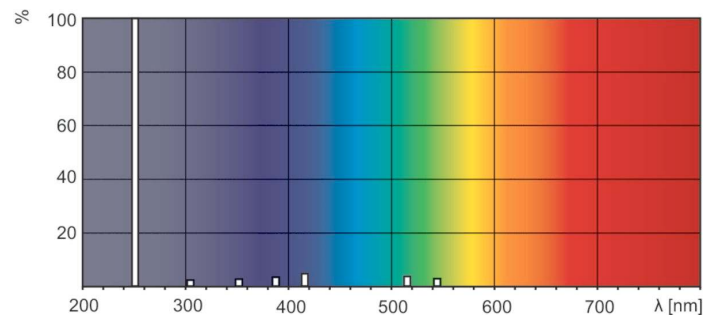

Product data

General information		Voltage (Nom)	
Cap base	4PINSSINGLEENDED [4 Pins Single Ended]	43 V	
Main application	Disinfection	Mechanical and housing	
Useful life (nom.)	9000 h	Cap-base information	4 Pins Single Ended
System description	na [-]	Bulb shape	T16
Light technical		Approval and application	
Colour Code	TUV	Mercury (Hg) content (nom.)	4.4 mg
Colour designation	- [Not Specified]	UV	
Depreciation at useful lifetime	15 %	UV-C Radiation	4.0 W
Operating and electrical		Product data	
Power (Rated) (Nom)	15 W	Full product code	871150064385899
Lamp current (nom.)	0.4 A		

Dimensional drawing

Product	D (max)	C (max)	A (max)
TUV 16W 4P SE UNP/32	19 mm	328 mm	320.3 mm

TUV 16W 4P SE UNP/32

Photometric data

XDPB_XUTUV-Spectral power distribution B/W

XDPO_XUTUV-Spectral power distribution Colour