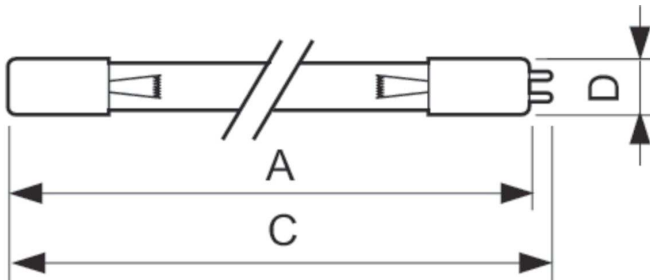

Product data

General information		Voltage (Nom)	
Cap base	4PINSSINGLEENDED [4 Pins Single Ended]	43 V	
Main application	Disinfection	Mechanical and housing	
Useful life (nom.)	9000 h	Cap-base information	4 Pins Single Ended
System description	na [-]	Bulb shape	T16
Light technical		Approval and application	
Colour Code	TUV	Mercury (Hg) content (nom.)	4.4 mg
Colour designation	- [Not Specified]	UV	
Depreciation at useful lifetime	15 %	UV-C Radiation	4.0 W
Operating and electrical		Product data	
Power (Rated) (Nom)	15 W	Full product code	871150064385899
Lamp current (nom.)	0.4 A		

Dimensional drawing

Product	D (max)	C (max)	A (max)
TUV 16W 4P SE UNP/32	19 mm	328 mm	320.3 mm

TUV 16W 4P SE UNP/32

Photometric data

XDPB_XUTUV-Spectral power distribution B/W

XDPO_XUTUV-Spectral power distribution Colour