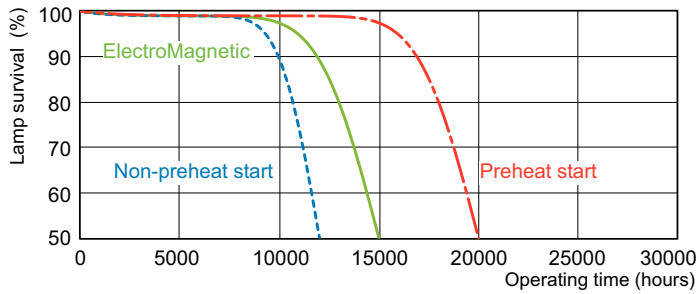

TL-D LIFEMAX Super 80

TL-D 18W/827 1SL/25

The TL-D LIFEMAX Super 80 lamp offers more lumens per watt and better color rendering than TL-D standard colors. Furthermore, it has a lower mercury content. The lamp can be operated in existing TL-D luminaires.

Product data

General Information		Mechanical and Housing	
Cap-Base	G13 [Medium Bi-Pin Fluorescent]	Bulb Shape	T8
Nominal lifetime	15,000 hour(s)		
Life to 50% Failures (Nom)	13,000 hour(s)		
Light Technical		Approval and Application	
Color Code	827 [CCT of 2700K]	Mercury (Hg) Content (Nom)	2.0 mg
Color Designation	Incandescent White		
Correlated Color Temperature (Nom)	2700 K	Product Data	
Luminous Efficacy (rated) (Nom)	75 lm/W	Order product name	TL-D 18W/827 1SL/25
Color rendering index (CRI)	82	Full product name	TL-D 18W/827 1SL/25
Operating and Electrical		Full product code	871150028576840
Power Consumption	18 W	Order code	927980282736
Lamp Current (Nom)	0.360 A	Material Nr. (12NC)	927980282736
Voltage (Nom)	59 V	Numerator - Quantity Per Pack	1
Voltage (Nom)	59 V	EAN/UPC - Product/Case	8711500285768
		Numerator - Packs per outer box	25
		EAN/UPC - Case	8711500285775
Controls and Dimming			
Dimmable	Yes		

TL-D LIFEMAX Super 80

Dimensional drawing

Product	D (max)	A (max)	B (max)	B (min)	C (max)
TL-D 18W/827 1SL/25	28 mm	589.8 mm	596.9 mm	594.5 mm	604 mm

Lifetime

Life Expectancy Diagram - TL-D 18W/827 1SL/25