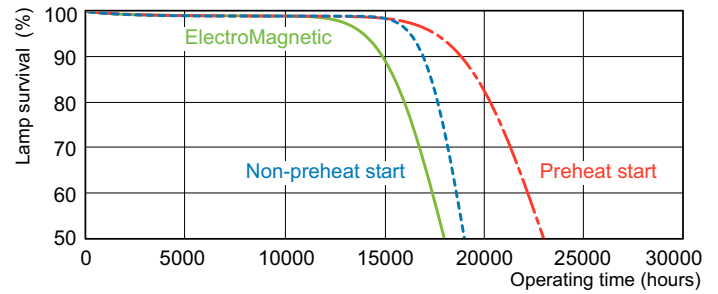

TL-D LIFEMAX Super 80

TL-D 18W/827 1SL/25

The TL-D LIFEMAX Super 80 lamp offers more lumens per watt and better color rendering than TL-D standard colors. Furthermore, it has a lower mercury content. The lamp can be operated in existing TL-D luminaires.

Product data

General Information		Mechanical and Housing	
Cap-Base	G13 [Medium Bi-Pin Fluorescent]	Bulb Shape	T8
Nominal lifetime	15,000 hour(s)		
Life to 50% Failures (Nom)	13,000 hour(s)		
Light Technical		Approval and Application	
Color Code	827 [CCT of 2700K]	Mercury (Hg) Content (Nom)	2.0 mg
Color Designation	Incandescent White		
Correlated Color Temperature (Nom)	2700 K	Product Data	
Luminous Efficacy (rated) (Nom)	75 lm/W	Order product name	TL-D 18W/827 1SL/25
Color rendering index (CRI)	82	Full product name	TL-D 18W/827 1SL/25
Operating and Electrical		Full product code	871150028576840
Power Consumption	18 W	Order code	927980282736
Lamp Current (Nom)	0.360 A	Material Nr. (12NC)	927980282736
Voltage (Nom)	59 V	Numerator - Quantity Per Pack	1
Voltage (Nom)	59 V	EAN/UPC - Product/Case	8711500285768
		Numerator - Packs per outer box	25
		EAN/UPC - Case	8711500285775
Controls and Dimming			
Dimmable	Yes		

TL-D LIFEMAX Super 80

Dimensional drawing

Product	D (max)	A (max)	B (max)	B (min)	C (max)
TL-D 18W/827 1SL/25	28 mm	589.8 mm	596.9 mm	594.5 mm	604 mm

Lifetime

Life Expectancy Diagram - TL-D 18W/827 1SL/25