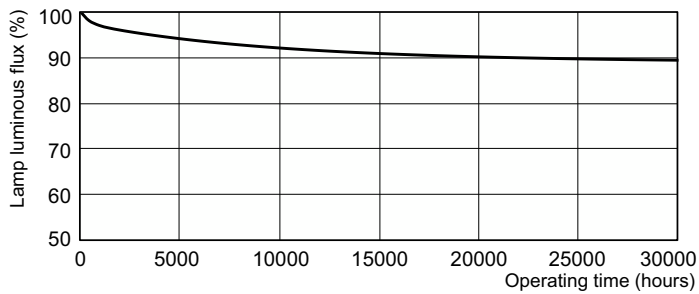

TL-D LIFEMAX Super 80

TL-D 18W/827 1SL/25

The TL-D LIFEMAX Super 80 lamp offers more lumens per watt and better color rendering than TL-D standard colors. Furthermore, it has a lower mercury content. The lamp can be operated in existing TL-D luminaires.

Product data

General Information		Mechanical and Housing	
Cap-Base	G13 [Medium Bi-Pin Fluorescent]	Bulb Shape	T8
Nominal lifetime	15,000 hour(s)		
Life to 50% Failures (Nom)	13,000 hour(s)		
Light Technical		Approval and Application	
Color Code	827 [CCT of 2700K]	Mercury (Hg) Content (Nom)	2.0 mg
Color Designation	Incandescent White		
Correlated Color Temperature (Nom)	2700 K	Product Data	
Luminous Efficacy (rated) (Nom)	75 lm/W	Order product name	TL-D 18W/827 1SL/25
Color rendering index (CRI)	82	Full product name	TL-D 18W/827 1SL/25
Operating and Electrical		Full product code	871150028576840
Power Consumption	18 W	Order code	927980282736
Lamp Current (Nom)	0.360 A	Material Nr. (12NC)	927980282736
Voltage (Nom)	59 V	Numerator - Quantity Per Pack	1
Voltage (Nom)	59 V	EAN/UPC - Product/Case	8711500285768
		Numerator - Packs per outer box	25
		EAN/UPC - Case	8711500285775
Controls and Dimming			
Dimmable	Yes		

TL-D LIFEMAX Super 80

Dimensional drawing

Product	D (max)	A (max)	B (max)	B (min)	C (max)
TL-D 18W/827 1SL/25	28 mm	589.8 mm	596.9 mm	594.5 mm	604 mm

Lifetime

Life Expectancy Diagram - TL-D 18W/827 1SL/25

Life Expectancy Diagram - TL-D 18W/827 1SL/25

Lumen Maintenance Diagram - TL-D 18W/827 1SL/25

TL-D LIFEMAX Super 80