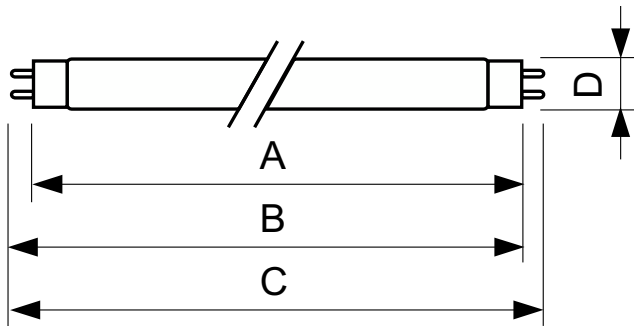

TL-D LIFEMAX Super 80

TL-D 18W/827 1SL/25

The TL-D LIFEMAX Super 80 lamp offers more lumens per watt and better color rendering than TL-D standard colors. Furthermore, it has a lower mercury content. The lamp can be operated in existing TL-D luminaires.

Product data

General Information		Mechanical and Housing	
Cap-Base	G13 [Medium Bi-Pin Fluorescent]	Bulb Shape	T8
Nominal lifetime	15,000 hour(s)		
Life to 50% Failures (Nom)	13,000 hour(s)		
Light Technical		Approval and Application	
Color Code	827 [CCT of 2700K]	Mercury (Hg) Content (Nom)	2.0 mg
Color Designation	Incandescent White		
Correlated Color Temperature (Nom)	2700 K	Product Data	
Luminous Efficacy (rated) (Nom)	75 lm/W	Order product name	TL-D 18W/827 1SL/25
Color rendering index (CRI)	82	Full product name	TL-D 18W/827 1SL/25
Operating and Electrical		Full product code	871150028576840
Power Consumption	18 W	Order code	927980282736
Lamp Current (Nom)	0.360 A	Material Nr. (12NC)	927980282736
Voltage (Nom)	59 V	Numerator - Quantity Per Pack	1
Voltage (Nom)	59 V	EAN/UPC - Product/Case	8711500285768
		Numerator - Packs per outer box	25
		EAN/UPC - Case	8711500285775
Controls and Dimming			
Dimmable	Yes		

TL-D LIFEMAX Super 80

Dimensional drawing

Product	D (max)	A (max)	B (max)	B (min)	C (max)
TL-D 18W/827 1SL/25	28 mm	589.8 mm	596.9 mm	594.5 mm	604 mm

Lifetime

Life Expectancy Diagram - TL-D 18W/827 1SL/25

Life Expectancy Diagram - TL-D 18W/827 1SL/25

Lumen Maintenance Diagram - TL-D 18W/827 1SL/25

TL-D LIFEMAX Super 80