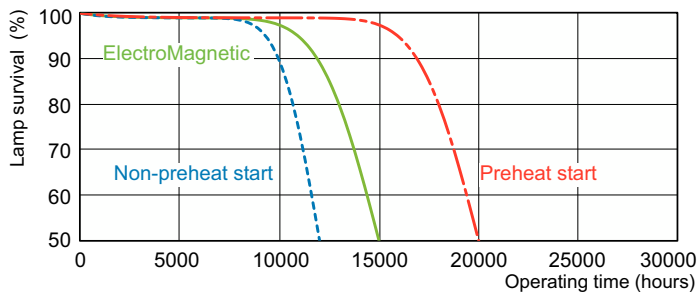

Product data

General Information		Mechanical and Housing	
Cap-Base	G13 [Medium Bi-Pin Fluorescent]	Bulb Shape	T8
Nominal lifetime	15,000 hour(s)		
Life to 50% Failures (Nom)	13,000 hour(s)		
Light Technical		Approval and Application	
Color Code	830 [CCT of 3000K]	Mercury (Hg) Content (Nom)	2.0 mg
Color Designation	Warm White (WW)		
Correlated Color Temperature (Nom)	3000 K	Product Data	
Luminous Efficacy (rated) (Nom)	75 lm/W	Order product name	TL-D 18W/830 1SL/25
Color rendering index (CRI)	83	Full product name	TL-D 18W/830 1SL/25
Operating and Electrical		Full product code	871150028558400
Power Consumption	18 W	Order code	927980283036
Lamp Current (Nom)	0.360 A	Material Nr. (12NC)	927980283036
Voltage (Nom)	59 V	Numerator - Quantity Per Pack	1
Voltage (Nom)	59 V	EAN/UPC - Product/Case	8711500285584
		Numerator - Packs per outer box	25
		EAN/UPC - Case	8711500285799
Controls and Dimming			
Dimmable	Yes		

TL-D LIFEMAX Super 80

Dimensional drawing

Product	D (max)	A (max)	B (max)	B (min)	C (max)
TL-D 18W/830 1SL/25	28 mm	589.8 mm	596.9 mm	594.5 mm	604 mm

Photometric data

Spectral Power Distribution Colour - TL-D 18W/830 1SL/25

Lifetime

Life Expectancy Diagram - TL-D 18W/830 1SL/25

Life Expectancy Diagram - TL-D 18W/830 1SL/25

TL-D LIFEMAX Super 80

Lifetime

Lumen Maintenance Diagram - TL-D 18W/830 1SL/25