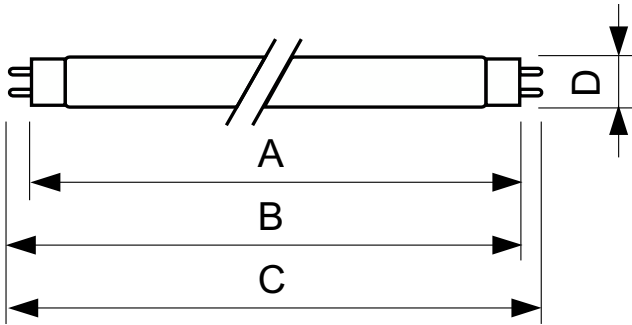

TL-D LIFEMAX Super 80

TL-D 18W/830 1SL/25

The TL-D LIFEMAX Super 80 lamp offers more lumens per watt and better color rendering than TL-D standard colors. Furthermore, it has a lower mercury content. The lamp can be operated in existing TL-D luminaires.

Product data

General Information		Mechanical and Housing	
Cap-Base	G13 [Medium Bi-Pin Fluorescent]	Bulb Shape	T8
Nominal lifetime	15,000 hour(s)		
Life to 50% Failures (Nom)	13,000 hour(s)		
Light Technical		Approval and Application	
Color Code	830 [CCT of 3000K]	Mercury (Hg) Content (Nom)	2.0 mg
Color Designation	Warm White (WW)		
Correlated Color Temperature (Nom)	3000 K	Product Data	
Luminous Efficacy (rated) (Nom)	75 lm/W	Order product name	TL-D 18W/830 1SL/25
Color rendering index (CRI)	83	Full product name	TL-D 18W/830 1SL/25
Operating and Electrical		Full product code	871150028558400
Power Consumption	18 W	Order code	927980283036
Lamp Current (Nom)	0.360 A	Material Nr. (12NC)	927980283036
Voltage (Nom)	59 V	Numerator - Quantity Per Pack	1
Voltage (Nom)	59 V	EAN/UPC - Product/Case	8711500285584
		Numerator - Packs per outer box	25
		EAN/UPC - Case	8711500285799
Controls and Dimming			
Dimmable	Yes		

TL-D LIFEMAX Super 80

Dimensional drawing

Product	D (max)	A (max)	B (max)	B (min)	C (max)
TL-D 18W/830 1SL/25	28 mm	589.8 mm	596.9 mm	594.5 mm	604 mm

Photometric data

Spectral Power Distribution Colour - TL-D 18W/830 1SL/25