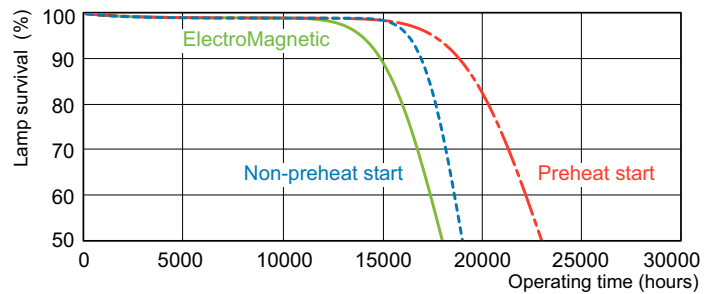

Product data

General Information		Mechanical and Housing	
Cap-Base	G13 [Medium Bi-Pin Fluorescent]	Bulb Shape	T8
Nominal lifetime	15,000 hour(s)		
Life to 50% Failures (Nom)	13,000 hour(s)		
Light Technical		Approval and Application	
Color Code	830 [CCT of 3000K]	Mercury (Hg) Content (Nom)	2.0 mg
Color Designation	Warm White (WW)		
Correlated Color Temperature (Nom)	3000 K	Product Data	
Luminous Efficacy (rated) (Nom)	75 lm/W	Order product name	TL-D 18W/830 1SL/25
Color rendering index (CRI)	83	Full product name	TL-D 18W/830 1SL/25
Operating and Electrical		Full product code	871150028558400
Power Consumption	18 W	Order code	927980283036
Lamp Current (Nom)	0.360 A	Material Nr. (12NC)	927980283036
Voltage (Nom)	59 V	Numerator - Quantity Per Pack	1
Voltage (Nom)	59 V	EAN/UPC - Product/Case	8711500285584
		Numerator - Packs per outer box	25
		EAN/UPC - Case	8711500285799
Controls and Dimming			
Dimmable	Yes		

TL-D LIFEMAX Super 80

Dimensional drawing

Product	D (max)	A (max)	B (max)	B (min)	C (max)
TL-D 18W/830 1SL/25	28 mm	589.8 mm	596.9 mm	594.5 mm	604 mm

Photometric data

Spectral Power Distribution Colour - TL-D 18W/830 1SL/25

Lifetime

Life Expectancy Diagram - TL-D 18W/830 1SL/25

Life Expectancy Diagram - TL-D 18W/830 1SL/25

TL-D LIFEMAX Super 80

Lifetime

Lumen Maintenance Diagram - TL-D 18W/830 1SL/25