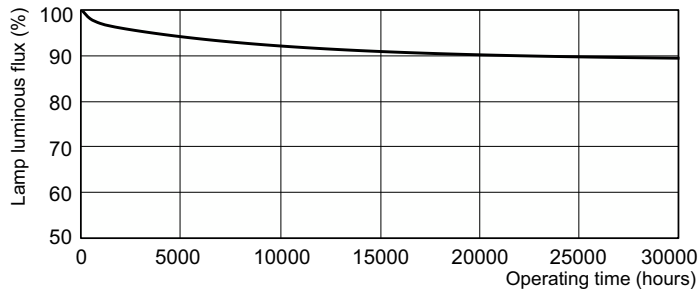

TL-D LIFEMAX Super 80

TL-D 18W/830 1SL/25

The TL-D LIFEMAX Super 80 lamp offers more lumens per watt and better color rendering than TL-D standard colors. Furthermore, it has a lower mercury content. The lamp can be operated in existing TL-D luminaires.

Product data

General Information		Mechanical and Housing	
Cap-Base	G13 [Medium Bi-Pin Fluorescent]	Bulb Shape	T8
Nominal lifetime	15,000 hour(s)		
Life to 50% Failures (Nom)	13,000 hour(s)		
Light Technical		Approval and Application	
Color Code	830 [CCT of 3000K]	Mercury (Hg) Content (Nom)	2.0 mg
Color Designation	Warm White (WW)		
Correlated Color Temperature (Nom)	3000 K	Product Data	
Luminous Efficacy (rated) (Nom)	75 lm/W	Order product name	TL-D 18W/830 1SL/25
Color rendering index (CRI)	83	Full product name	TL-D 18W/830 1SL/25
Operating and Electrical		Full product code	871150028558400
Power Consumption	18 W	Order code	927980283036
Lamp Current (Nom)	0.360 A	Material Nr. (12NC)	927980283036
Voltage (Nom)	59 V	Numerator - Quantity Per Pack	1
Voltage (Nom)	59 V	EAN/UPC - Product/Case	8711500285584
		Numerator - Packs per outer box	25
		EAN/UPC - Case	8711500285799
Controls and Dimming			
Dimmable	Yes		

TL-D LIFEMAX Super 80

Dimensional drawing

Product	D (max)	A (max)	B (max)	B (min)	C (max)
TL-D 18W/830 1SL/25	28 mm	589.8 mm	596.9 mm	594.5 mm	604 mm

Photometric data

Spectral Power Distribution Colour - TL-D 18W/830 1SL/25

Lifetime

Life Expectancy Diagram - TL-D 18W/830 1SL/25

Life Expectancy Diagram - TL-D 18W/830 1SL/25

TL-D LIFEMAX Super 80

Lifetime

Lumen Maintenance Diagram - TL-D 18W/830 1SL/25