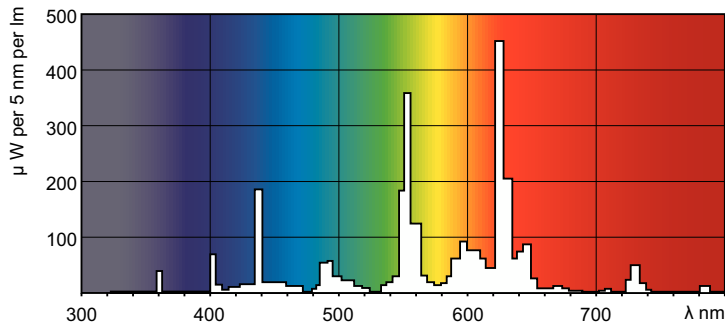

TL-D LIFEMAX Super 80

TL-D 18W/830 1SL/25

The TL-D LIFEMAX Super 80 lamp offers more lumens per watt and better color rendering than TL-D standard colors. Furthermore, it has a lower mercury content. The lamp can be operated in existing TL-D luminaires.

Product data

General Information		Mechanical and Housing	
Cap-Base	G13 [Medium Bi-Pin Fluorescent]	Bulb Shape	T8
Nominal lifetime	15,000 hour(s)		
Life to 50% Failures (Nom)	13,000 hour(s)		
Light Technical		Approval and Application	
Color Code	830 [CCT of 3000K]	Mercury (Hg) Content (Nom)	2.0 mg
Color Designation	Warm White (WW)		
Correlated Color Temperature (Nom)	3000 K	Product Data	
Luminous Efficacy (rated) (Nom)	75 lm/W	Order product name	TL-D 18W/830 1SL/25
Color rendering index (CRI)	83	Full product name	TL-D 18W/830 1SL/25
Operating and Electrical		Full product code	871150028558400
Power Consumption	18 W	Order code	927980283036
Lamp Current (Nom)	0.360 A	Material Nr. (12NC)	927980283036
Voltage (Nom)	59 V	Numerator - Quantity Per Pack	1
Voltage (Nom)	59 V	EAN/UPC - Product/Case	8711500285584
		Numerator - Packs per outer box	25
		EAN/UPC - Case	8711500285799
Controls and Dimming			
Dimmable	Yes		

TL-D LIFEMAX Super 80

Dimensional drawing

Product	D (max)	A (max)	B (max)	B (min)	C (max)
TL-D 18W/830 1SL/25	28 mm	589.8 mm	596.9 mm	594.5 mm	604 mm

Photometric data

Spectral Power Distribution Colour - TL-D 18W/830 1SL/25

Lifetime

Life Expectancy Diagram - TL-D 18W/830 1SL/25

Life Expectancy Diagram - TL-D 18W/830 1SL/25

TL-D LIFEMAX Super 80

Lifetime

Lumen Maintenance Diagram - TL-D 18W/830 1SL/25