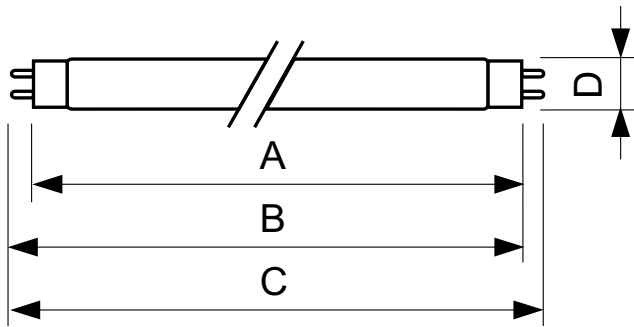

### Product data

General Information	
Cap base	G13 [ Medium Bi-Pin Fluorescent]
Life to 10% failures (nom.)	10000 h
Life to 50% failures (nom.)	13000 h
Life to 50% failures preheat (nom.)	20000 h

Light Technical	
Colour Code	830 [ CCT of 3000K]
Lamp Luminous Flux (Nom)	1350 lm
Colour Designation	Warm white (WW)
Lumen maintenance 2,000 hours (nom.)	96 %
Lumen maintenance 5,000 hours (nom.)	94 %
Colour Temperature, horizontal (Nom)	3000 K
Lamp Luminous Efficacy EM (Nom)	75 lm/W
Colour Rendering Index,horiz (Nom)	83

Operating and Electrical	
Technical Lamp Power (Nom)	18 W
Lamp current (nom.)	0.360 A
Voltage (nom.)	59 V

Controls and Dimming	
Dimmable	yes

Mechanical and Housing	
Cap base information	Green Cap

Approval and Application	
Energy efficiency label (EEL)	A
Mercury (Hg) content (nom.)	2.0 mg

Product Data	
Full product code	871150028558400
Order product name	TL-D 18W/830 1SL/25
EAN/UPC – product	8711500285584
Order code	927980283036
Numerator – quantity per pack	1
Numerator – packs per outer box	25
Material no. (12NC)	927980283036
Net weight (piece)	0.070 kg

## Dimensional drawing

TL-D 18W/830/GC

Product	D (max)	A (max)	B (max)	B (min)	C (max)
TL-D 18W/830 1SL/25	28 mm	589.8 mm	596.9 mm	594.5 mm	604 mm