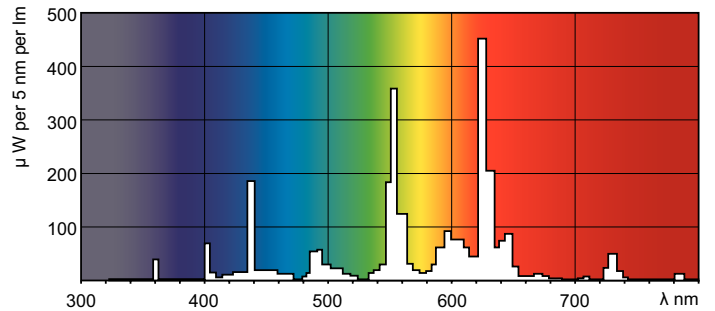

### Product data

General Information	
Cap base	G13 [ Medium Bi-Pin Fluorescent]
Life to 10% failures (nom.)	10000 h
Life to 50% failures (nom.)	13000 h
Life to 50% failures preheat (nom.)	20000 h

Light Technical	
Colour Code	830 [ CCT of 3000K]
Lamp Luminous Flux (Nom)	1350 lm
Colour Designation	Warm white (WW)
Lumen maintenance 2,000 hours (nom.)	96 %
Lumen maintenance 5,000 hours (nom.)	94 %
Colour Temperature, horizontal (Nom)	3000 K
Lamp Luminous Efficacy EM (Nom)	75 lm/W
Colour Rendering Index,horiz (Nom)	83

# TL-D LIFEMAX Super 80

## Dimensional drawing

TL-D 18W/830/GC

Product	D (max)	A (max)	B (max)	B (min)	C (max)
TL-D 18W/830 1SL/25	28 mm	589.8 mm	596.9 mm	594.5 mm	604 mm

## Photometric data