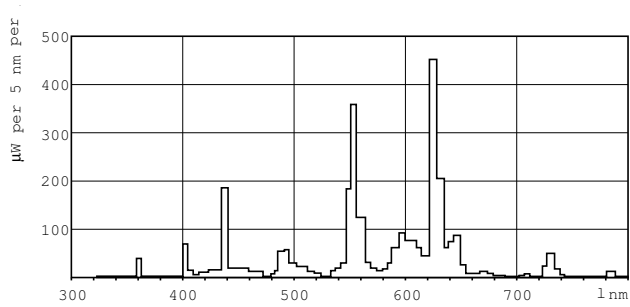

### Product data

General Information	
Cap base	G13 [ Medium Bi-Pin Fluorescent]
Life to 10% failures (nom.)	10000 h
Life to 50% failures (nom.)	13000 h
Life to 50% failures preheat (nom.)	20000 h

Light Technical	
Colour Code	830 [ CCT of 3000K]
Lamp Luminous Flux (Nom)	1350 lm
Colour Designation	Warm white (WW)
Lumen maintenance 2,000 hours (nom.)	96 %
Lumen maintenance 5,000 hours (nom.)	94 %
Colour Temperature, horizontal (Nom)	3000 K
Lamp Luminous Efficacy EM (Nom)	75 lm/W
Colour Rendering Index,horiz (Nom)	83

# TL-D LIFEMAX Super 80

## Dimensional drawing

TL-D 18W/830/GC

Product	D (max)	A (max)	B (max)	B (min)	C (max)
TL-D 18W/830 1SL/25	28 mm	589.8 mm	596.9 mm	594.5 mm	604 mm

## Photometric data