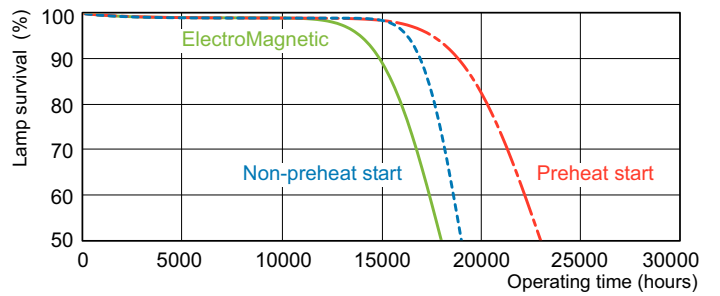

TL-D LIFEMAX Super 80

Dimensional drawing

TL-D 18W/830/GC

Product	D (max)	A (max)	B (max)	B (min)	C (max)
TL-D 18W/830 ISL/25	28 mm	589.8 mm	596.9 mm	594.5 mm	604 mm

Photometric data

Lifetime

TL-D LIFEMAX Super 80