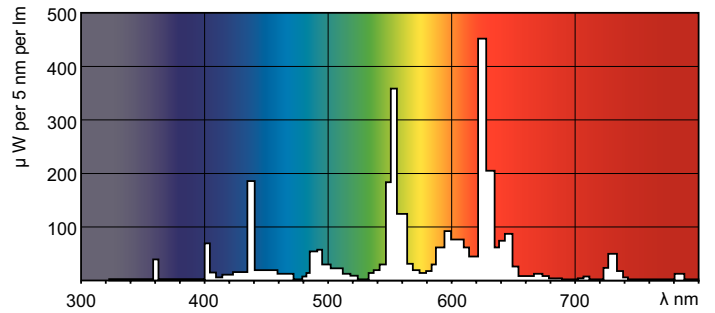

TL-D LIFEMAX Super 80

TL-D 18W/830 1SL/25

The TL-D LIFEMAX Super 80 lamp offers more lumens per watt and better color rendering than TL-D standard colors. Furthermore, it has a lower mercury content. The lamp can be operated in existing TL-D luminaires.

Product data

General Information	
Cap base	G13 [Medium Bi-Pin Fluorescent]
Life to 10% failures (nom.)	10000 h
Life to 50% failures (nom.)	13000 h
Life to 50% failures preheat (nom.)	20000 h

Light Technical	
Colour Code	830 [CCT of 3,000 K]
Lamp Luminous Flux (Nom)	1350 lm
Colour Designation	Warm white (WW)
Lumen maintenance 2,000 hours (nom.)	96 %
Lumen maintenance 5,000 hours (nom.)	94 %
Colour Temperature, horizontal (Nom)	3000 K
Lamp Luminous Efficacy EM (Nom)	75 lm/W
Colour Rendering Index,horiz (Nom)	83

TL-D LIFEMAX Super 80

Dimensional drawing

TL-D 18W/830/GC

Product	D (max)	A (max)	B (max)	B (min)	C (max)
TL-D 18W/830 ISL/25	28 mm	589.8 mm	596.9 mm	594.5 mm	604 mm

Photometric data

Lifetime

TL-D LIFEMAX Super 80