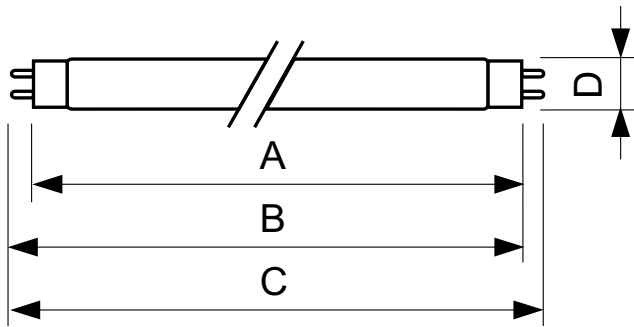

Product data

General Information	
Cap base	G13 [Medium Bi-Pin Fluorescent]
Life to 10% failures (nom.)	10000 h
Life to 50% failures (nom.)	13000 h
Life to 50% failures preheat (nom.)	20000 h

Light Technical	
Colour Code	830 [CCT of 3,000 K]
Lamp Luminous Flux (Nom)	1350 lm
Colour Designation	Warm white (WW)
Lumen maintenance 2,000 hours (nom.)	96 %
Lumen maintenance 5,000 hours (nom.)	94 %
Colour Temperature, horizontal (Nom)	3000 K
Lamp Luminous Efficacy EM (Nom)	75 lm/W
Colour Rendering Index,horiz (Nom)	83

Operating and Electrical	
Power (Rated) (Nom)	18 W
Lamp current (nom.)	0.360 A
Voltage (Nom)	59 V

Controls and Dimming	
Dimmable	yes

Mechanical and Housing	
Cap base information	Green [Green Cap]

Approval and Application	
Energy efficiency label (EEL)	A
Mercury (Hg) content (nom.)	2.0 mg

Product Data	
Full product code	871150028558400
Order product name	TL-D 18W/830 1SL/25
EAN/UPC – product	8711500285584
Order code	927980283036
Numerator – quantity per pack	1
Numerator – packs per outer box	25
Material no. (12NC)	927980283036
Net weight (piece)	0.070 kg

TL-D LIFEMAX Super 80

Dimensional drawing

TL-D 18W/830/GC

Product	D (max)	A (max)	B (max)	B (min)	C (max)
TL-D 18W/830 ISL/25	28 mm	589.8 mm	596.9 mm	594.5 mm	604 mm

Photometric data

Lifetime

TL-D LIFEMAX Super 80