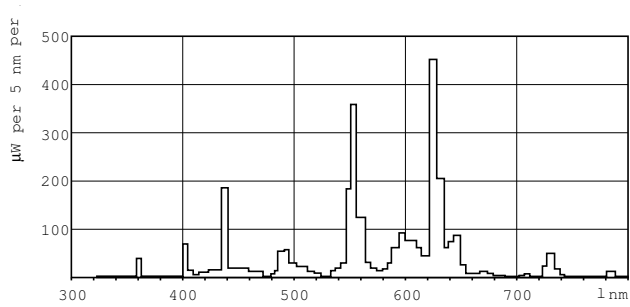

Product data

General Information	
Cap base	G13 [Medium Bi-Pin Fluorescent]
Life to 10% failures (nom.)	10000 h
Life to 50% failures (nom.)	13000 h
Life to 50% failures preheat (nom.)	20000 h

Light Technical	
Colour Code	830 [CCT of 3,000 K]
Lamp Luminous Flux (Nom)	1350 lm
Colour Designation	Warm white (WW)
Lumen maintenance 2,000 hours (nom.)	96 %
Lumen maintenance 5,000 hours (nom.)	94 %
Colour Temperature, horizontal (Nom)	3000 K
Lamp Luminous Efficacy EM (Nom)	75 lm/W
Colour Rendering Index,horiz (Nom)	83

TL-D LIFEMAX Super 80

Dimensional drawing

TL-D 18W/830/GC

Product	D (max)	A (max)	B (max)	B (min)	C (max)
TL-D 18W/830 ISL/25	28 mm	589.8 mm	596.9 mm	594.5 mm	604 mm

Photometric data

Lifetime

TL-D LIFEMAX Super 80