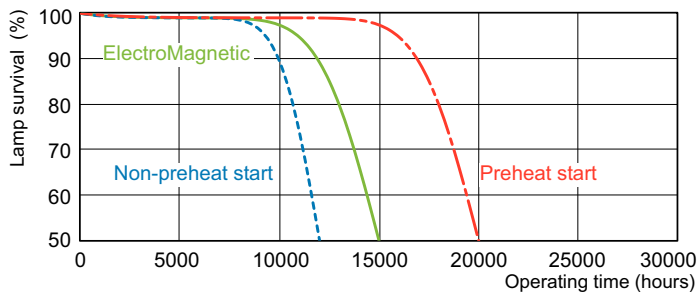

TL-D LIFEMAX Super 80

Dimensional drawing

TL-D 18W/830/GC

Product	D (max)	A (max)	B (max)	B (min)	C (max)
TL-D 18W/830 ISL/25	28 mm	589.8 mm	596.9 mm	594.5 mm	604 mm

Photometric data

Lifetime

TL-D LIFEMAX Super 80