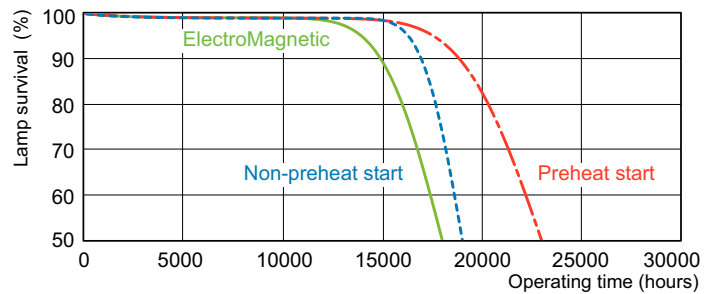

Product data

General Information	
Cap-Base	G13 [Medium Bi-Pin Fluorescent]
Nominal lifetime	15,000 hour(s)
Life to 50% Failures (Nom)	13,000 hour(s)
Light Technical	
Color Code	830 [CCT of 3000K]
Color Designation	Warm White (WW)
Correlated Color Temperature (Nom)	3000 K
Luminous Efficacy (rated) (Nom)	75 lm/W
Color rendering index (CRI)	83
Operating and Electrical	
Power Consumption	18 W
Lamp Current (Nom)	0.360 A
Voltage (Nom)	59 V
Voltage (Nom)	59 V
Controls and Dimming	
Dimmable	Yes

TL-D LIFEMAX Super 80

Dimensional drawing

Product	D (max)	A (max)	B (max)	B (min)	C (max)
TL-D 18W/830 1SL/25	28 mm	589.8 mm	596.9 mm	594.5 mm	604 mm

Photometric data

Spectral Power Distribution Colour - TL-D 18W/830 1SL/25

Lifetime

Life Expectancy Diagram - TL-D 18W/830 1SL/25

Life Expectancy Diagram - TL-D 18W/830 1SL/25

TL-D LIFEMAX Super 80

Lifetime

Lumen Maintenance Diagram - TL-D 18W/830 1SL/25