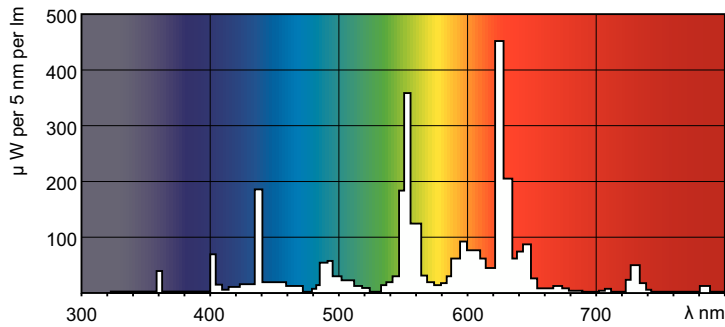

TL-D LIFEMAX Super 80

TL-D 18W/830 1SL/25

The TL-D LIFEMAX Super 80 lamp offers more lumens per watt and better color rendering than TL-D standard colors. Furthermore, it has a lower mercury content. The lamp can be operated in existing TL-D luminaires.

Product data

General Information	
Cap-Base	G13 [Medium Bi-Pin Fluorescent]
Nominal lifetime	15,000 hour(s)
Life to 50% Failures (Nom)	13,000 hour(s)
Light Technical	
Color Code	830 [CCT of 3000K]
Color Designation	Warm White (WW)
Correlated Color Temperature (Nom)	3000 K
Luminous Efficacy (rated) (Nom)	75 lm/W
Color rendering index (CRI)	83
Operating and Electrical	
Power Consumption	18 W
Lamp Current (Nom)	0.360 A
Voltage (Nom)	59 V
Voltage (Nom)	59 V
Controls and Dimming	
Dimmable	Yes

Mechanical and Housing	
Bulb Shape	T8
Approval and Application	
Mercury (Hg) Content (Nom)	2.0 mg
Product Data	
Order product name	TL-D 18W/830 1SL/25
Full product name	TL-D 18W/830 1SL/25
Full product code	871150028558400
Order code	927980283036
Material Nr. (12NC)	927980283036
Numerator - Quantity Per Pack	1
EAN/UPC - Product/Case	8711500285584
Numerator - Packs per outer box	25
EAN/UPC - Case	8711500285799

TL-D LIFEMAX Super 80

Dimensional drawing

Product	D (max)	A (max)	B (max)	B (min)	C (max)
TL-D 18W/830 1SL/25	28 mm	589.8 mm	596.9 mm	594.5 mm	604 mm

Photometric data

Spectral Power Distribution Colour - TL-D 18W/830 1SL/25