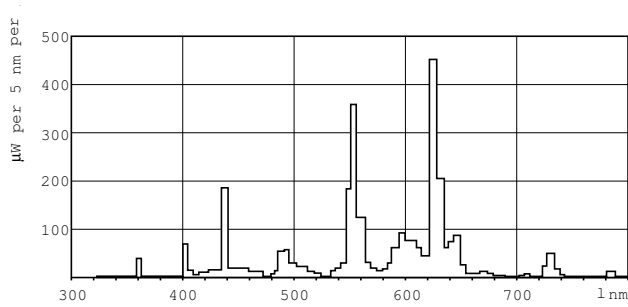

Photometric data

Lightcolor /830