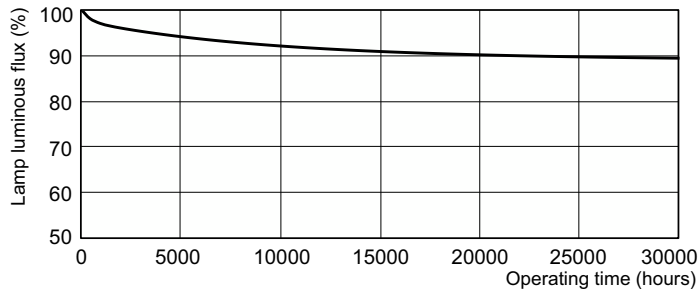

Product data

General Information	
Cap-Base	G13 [Medium Bi-Pin Fluorescent]
Nominal lifetime	15,000 hour(s)
Life to 50% Failures (Nom)	13,000 hour(s)
Light Technical	
Color Code	830 [CCT of 3000K]
Color Designation	Warm White (WW)
Correlated Color Temperature (Nom)	3000 K
Luminous Efficacy (rated) (Nom)	75 lm/W
Color rendering index (CRI)	83
Operating and Electrical	
Power Consumption	18 W
Lamp Current (Nom)	0.360 A
Voltage (Nom)	59 V
Voltage (Nom)	59 V
Controls and Dimming	
Dimmable	Yes

TL-D LIFEMAX Super 80

Dimensional drawing

Product	D (max)	A (max)	B (max)	B (min)	C (max)
TL-D 18W/830 1SL/25	28 mm	589.8 mm	596.9 mm	594.5 mm	604 mm

Photometric data

Spectral Power Distribution Colour - TL-D 18W/830 1SL/25

Lifetime

Life Expectancy Diagram - TL-D 18W/830 1SL/25

Life Expectancy Diagram - TL-D 18W/830 1SL/25

TL-D LIFEMAX Super 80

Lifetime

Lumen Maintenance Diagram - TL-D 18W/830 1SL/25