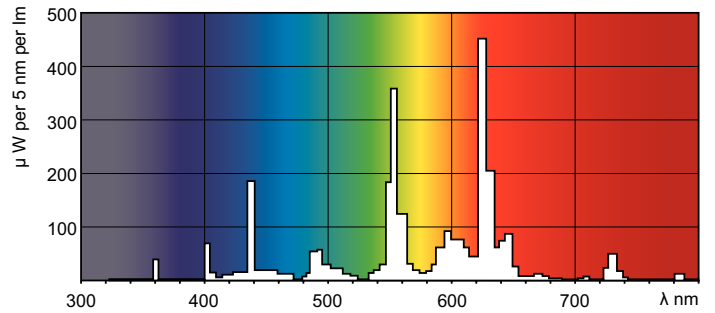

## Dimensional drawing

TL-D 18W/830/GC

Product	D (max)	A (max)	B (max)	B (min)	C (max)
TL-D 18W/830 ISL/25	28 mm	589.8 mm	596.9 mm	594.5 mm	604 mm

## Photometric data

Lightcolor /830

Lightcolor /830