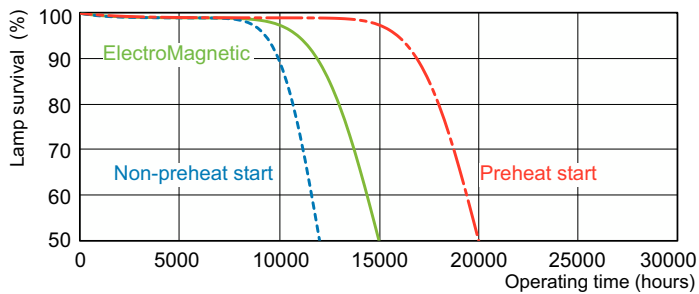

Product data

General Information	
Cap-Base	G13 [Medium Bi-Pin Fluorescent]
Nominal lifetime	15,000 hour(s)
Life to 50% Failures (Nom)	13,000 hour(s)
Light Technical	
Color Code	830 [CCT of 3000K]
Color Designation	Warm White (WW)
Correlated Color Temperature (Nom)	3000 K
Luminous Efficacy (rated) (Nom)	75 lm/W
Color rendering index (CRI)	83
Operating and Electrical	
Power Consumption	18 W
Lamp Current (Nom)	0.360 A
Voltage (Nom)	59 V
Voltage (Nom)	59 V
Controls and Dimming	
Dimmable	Yes

TL-D LIFEMAX Super 80

Dimensional drawing

Product	D (max)	A (max)	B (max)	B (min)	C (max)
TL-D 18W/830 1SL/25	28 mm	589.8 mm	596.9 mm	594.5 mm	604 mm

Photometric data

Spectral Power Distribution Colour - TL-D 18W/830 1SL/25

Lifetime

Life Expectancy Diagram - TL-D 18W/830 1SL/25

Life Expectancy Diagram - TL-D 18W/830 1SL/25

TL-D LIFEMAX Super 80

Lifetime

Lumen Maintenance Diagram - TL-D 18W/830 1SL/25