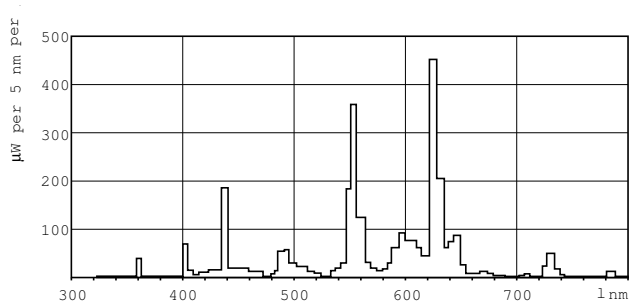

TL-D LIFEMAX Super 80

Dimensional drawing

TL-D 18W/830/GC

Product	D (max)	A (max)	B (max)	B (min)	C (max)
TL-D 18W/830 ISL/25	28 mm	589.8 mm	596.9 mm	594.5 mm	604 mm

Photometric data

Lightcolor /830

Lightcolor /830

Lifetime

TL-D Super 80 Life Expectancy 3 h cycle

TL-D Super 80 Life Expectancy 12 h cycle

TL-D LIFEMAX Super 80

Lifetime

TL-D Super 80 Lumen Maintenance 3 h + 12 h cycle