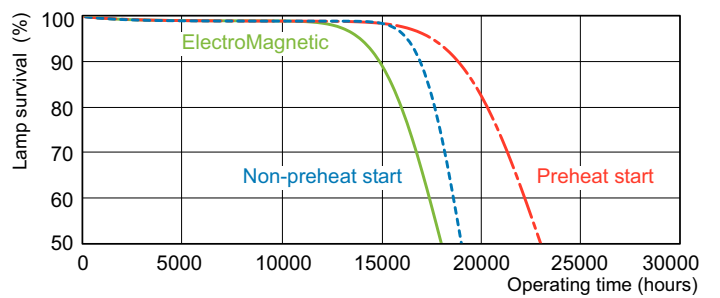

TL-D LIFEMAX Super 80

Dimensional drawing

TL-D 18W/830/GC

Product	D (max)	A (max)	B (max)	B (min)	C (max)
TL-D 18W/830 ISL/25	28 mm	589.8 mm	596.9 mm	594.5 mm	604 mm

Photometric data

Lightcolor /830

Lightcolor /830

Lifetime

TL-D Super 80 Life Expectancy 3 h cycle

TL-D Super 80 Life Expectancy 12 h cycle

TL-D LIFEMAX Super 80

Lifetime

TL-D Super 80 Lumen Maintenance 3 h + 12 h cycle