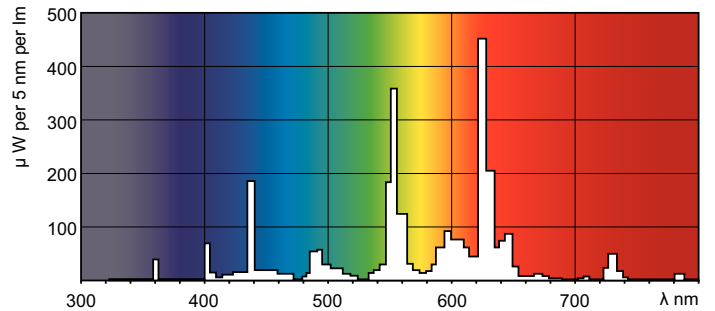

TL-D LIFEMAX Super 80

TL-D 18W/830 1SL/25

The TL-D LIFEMAX Super 80 lamp offers more lumens per watt and better color rendering than TL-D standard colors. Furthermore, it has a lower mercury content. The lamp can be operated in existing TL-D luminaires.

Product data

General Information	
Cap-Base	G13 [Medium Bi-Pin Fluorescent]
Life To 10% Failures (Nom)	10000 h
Life to 50% Failures (Nom)	13000 h
Life to 50% Failures Preheat (Nom)	20000 h

Light Technical	
Color Code	830 [CCT of 3000K]
Luminous Flux (Rated) (Nom)	1350 lm
Color Designation	Warm White (WW)
Lumen Maintenance 2000 h (Nom)	96 %
Lumen Maintenance 5000 h (Nom)	94 %
Correlated Color Temperature (Nom)	3000 K
Luminous Efficacy (rated) (Nom)	75 lm/W
Color Rendering Index (Nom)	83

TL-D LIFEMAX Super 80

Dimensional drawing

TL-D 18W/830/GC

Product	D (max)	A (max)	B (max)	B (min)	C (max)
TL-D 18W/830 ISL/25	28 mm	589.8 mm	596.9 mm	594.5 mm	604 mm

Photometric data

Lightcolor /830

Lightcolor /830

Lifetime

TL-D Super 80 Life Expectancy 3 h cycle

TL-D Super 80 Life Expectancy 12 h cycle

TL-D LIFEMAX Super 80

Lifetime

TL-D Super 80 Lumen Maintenance 3 h + 12 h cycle