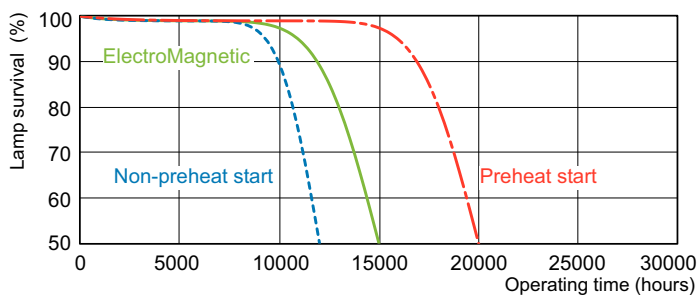

TL-D LIFEMAX Super 80

Dimensional drawing

TL-D 18W/830/GC

Product	D (max)	A (max)	B (max)	B (min)	C (max)
TL-D 18W/830 ISL/25	28 mm	589.8 mm	596.9 mm	594.5 mm	604 mm

Photometric data

Lightcolor /830

Lightcolor /830

Lifetime

TL-D Super 80 Life Expectancy 3 h cycle

TL-D Super 80 Life Expectancy 12 h cycle

TL-D LIFEMAX Super 80

Lifetime

TL-D Super 80 Lumen Maintenance 3 h + 12 h cycle