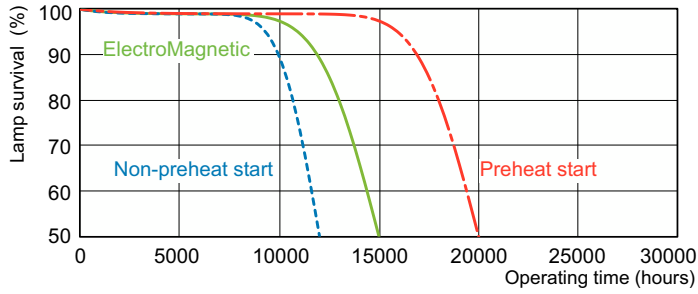

TL-D LIFEMAX Super 80

TL-D 18W/840 1SL/25

The TL-D LIFEMAX Super 80 lamp offers more lumens per watt and better color rendering than TL-D standard colors. Furthermore, it has a lower mercury content. The lamp can be operated in existing TL-D luminaires.

Product data

General Information	
Cap-Base	G13 [Medium Bi-Pin Fluorescent]
Nominal lifetime	15,000 hour(s)
Life to 50% Failures (Nom)	13,000 hour(s)
Light Technical	
Color Code	840 [CCT of 4000K]
Color Designation	Cool White (CW)
Correlated Color Temperature (Nom)	4000 K
Luminous Efficacy (rated) (Nom)	75 lm/W
Color rendering index (CRI)	82
Operating and Electrical	
Power Consumption	18 W
Lamp Current (Nom)	0.360 A
Voltage (Nom)	59 V
Voltage (Nom)	59 V
Controls and Dimming	
Dimmable	Yes

Mechanical and Housing	
Bulb Shape	T8 [26 mm (T8)]
Approval and Application	
Mercury (Hg) Content (Nom)	2.0 mg
Product Data	
Order product name	TL-D 18W/840 1SL/25
Full product name	TL-D 18W/840 1SL/25
Full product code	871150028560700
Order code	927980284036
Material Nr. (12NC)	927980284036
Numerator - Quantity Per Pack	1
EAN/UPC - Product/Case	8711500285607
Numerator - Packs per outer box	25
EAN/UPC - Case	8711500285812

TL-D LIFEMAX Super 80

Dimensional drawing

Product	D (max)	A (max)	B (max)	B (min)	C (max)
TL-D 18W/840 1SL/25	28 mm	589.8 mm	596.9 mm	594.5 mm	604 mm

Lifetime

Life Expectancy Diagram - TL-D 18W/840 1SL/25