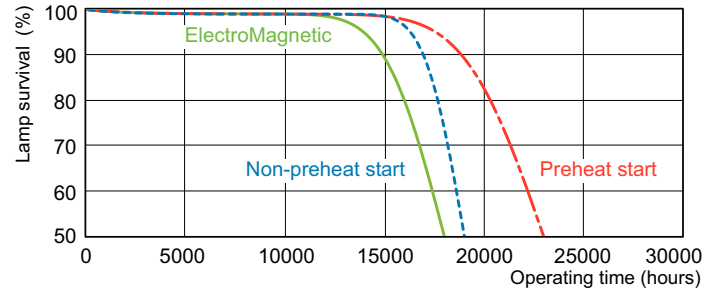

Product data

General Information	
Cap-Base	G13 [Medium Bi-Pin Fluorescent]
Nominal lifetime	15,000 hour(s)
Life to 50% Failures (Nom)	13,000 hour(s)
Light Technical	
Color Code	840 [CCT of 4000K]
Color Designation	Cool White (CW)
Correlated Color Temperature (Nom)	4000 K
Luminous Efficacy (rated) (Nom)	75 lm/W
Color rendering index (CRI)	82
Operating and Electrical	
Power Consumption	18 W
Lamp Current (Nom)	0.360 A
Voltage (Nom)	59 V
Voltage (Nom)	59 V
Controls and Dimming	
Dimmable	Yes

Mechanical and Housing	
Bulb Shape	T8 [26 mm (T8)]
Approval and Application	
Mercury (Hg) Content (Nom)	2.0 mg
Product Data	
Order product name	TL-D 18W/840 1SL/25
Full product name	TL-D 18W/840 1SL/25
Full product code	871150028560700
Order code	927980284036
Material Nr. (12NC)	927980284036
Numerator - Quantity Per Pack	1
EAN/UPC - Product/Case	8711500285607
Numerator - Packs per outer box	25
EAN/UPC - Case	8711500285812

TL-D LIFEMAX Super 80

Dimensional drawing

Product	D (max)	A (max)	B (max)	B (min)	C (max)
TL-D 18W/840 1SL/25	28 mm	589.8 mm	596.9 mm	594.5 mm	604 mm

Lifetime

Life Expectancy Diagram - TL-D 18W/840 1SL/25