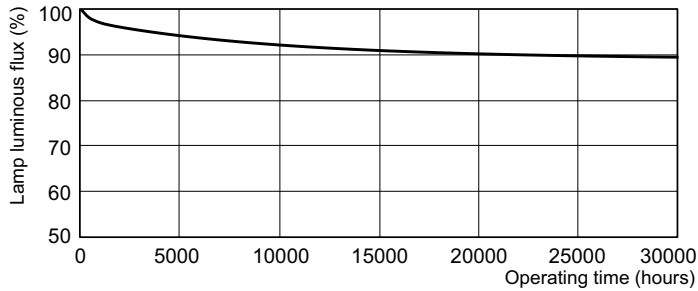

Product data

General Information	
Cap-Base	G13 [Medium Bi-Pin Fluorescent]
Nominal lifetime	15,000 hour(s)
Life to 50% Failures (Nom)	13,000 hour(s)
Light Technical	
Color Code	840 [CCT of 4000K]
Color Designation	Cool White (CW)
Correlated Color Temperature (Nom)	4000 K
Luminous Efficacy (rated) (Nom)	75 lm/W
Color rendering index (CRI)	82
Operating and Electrical	
Power Consumption	18 W
Lamp Current (Nom)	0.360 A
Voltage (Nom)	59 V
Voltage (Nom)	59 V
Controls and Dimming	
Dimmable	Yes

TL-D LIFEMAX Super 80

Dimensional drawing

Product	D (max)	A (max)	B (max)	B (min)	C (max)
TL-D 18W/840 1SL/25	28 mm	589.8 mm	596.9 mm	594.5 mm	604 mm

Lifetime

Life Expectancy Diagram - TL-D 18W/840 1SL/25

Life Expectancy Diagram - TL-D 18W/840 1SL/25

Lumen Maintenance Diagram - TL-D 18W/840 1SL/25

TL-D LIFEMAX Super 80