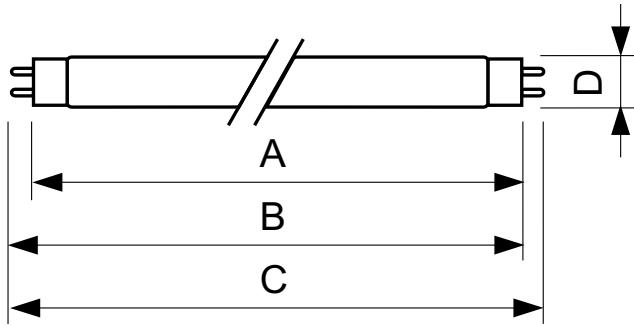

TL-D LIFEMAX Super 80

TL-D 18W/840 1SL/25

The TL-D LIFEMAX Super 80 lamp offers more lumens per watt and better color rendering than TL-D standard colors. Furthermore, it has a lower mercury content. The lamp can be operated in existing TL-D luminaires.

Product data

General Information	
Cap-Base	G13 [Medium Bi-Pin Fluorescent]
Nominal lifetime	15,000 hour(s)
Life to 50% Failures (Nom)	13,000 hour(s)
Light Technical	
Color Code	840 [CCT of 4000K]
Color Designation	Cool White (CW)
Correlated Color Temperature (Nom)	4000 K
Luminous Efficacy (rated) (Nom)	75 lm/W
Color rendering index (CRI)	82
Operating and Electrical	
Power Consumption	18 W
Lamp Current (Nom)	0.360 A
Voltage (Nom)	59 V
Voltage (Nom)	59 V
Controls and Dimming	
Dimmable	Yes

Mechanical and Housing	
Bulb Shape	T8 [26 mm (T8)]
Approval and Application	
Mercury (Hg) Content (Nom)	2.0 mg
Product Data	
Order product name	TL-D 18W/840 1SL/25
Full product name	TL-D 18W/840 1SL/25
Full product code	871150028560700
Order code	927980284036
Material Nr. (12NC)	927980284036
Numerator - Quantity Per Pack	1
EAN/UPC - Product/Case	8711500285607
Numerator - Packs per outer box	25
EAN/UPC - Case	8711500285812

TL-D LIFEMAX Super 80

Dimensional drawing

Product	D (max)	A (max)	B (max)	B (min)	C (max)
TL-D 18W/840 1SL/25	28 mm	589.8 mm	596.9 mm	594.5 mm	604 mm

Lifetime

Life Expectancy Diagram - TL-D 18W/840 1SL/25