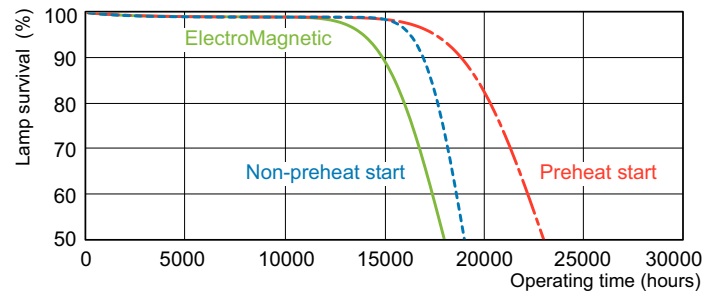

TL-D LIFEMAX Super 80

Dimensional drawing

TL-D 18W/840/GC

Product

TL-D 18W/840 1SL/25

Lifetime

LDLE_TL-D8G_0001-Life expectancy diagram

LDLE_TL-D8G_0002-Life expectancy diagram