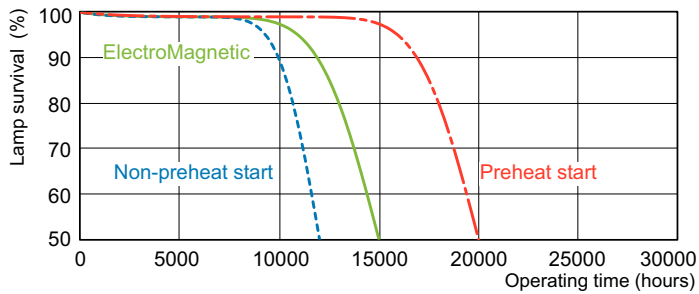

TL-D LIFEMAX Super 80

Dimensional drawing

TL-D 18W/840/GC

Product

TL-D 18W/840 1SL/25

Lifetime

LDLE_TL-D8G_0001-Life expectancy diagram

LDLE_TL-D8G_0002-Life expectancy diagram