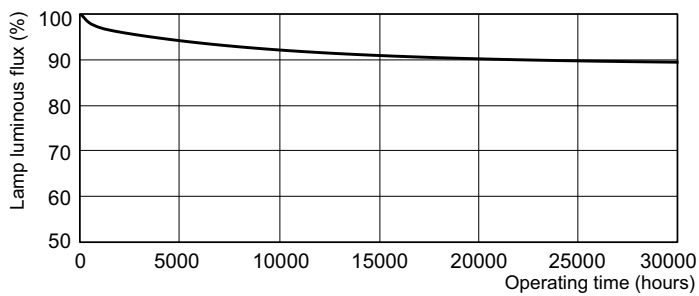

TL-D LIFEMAX Super 80

Dimensional drawing

TL-D 18W/840/GC

Product

TL-D 18W/840 1SL/25

Lifetime

LDLE_TL-D8G_0001-Life expectancy diagram

LDLE_TL-D8G_0002-Life expectancy diagram