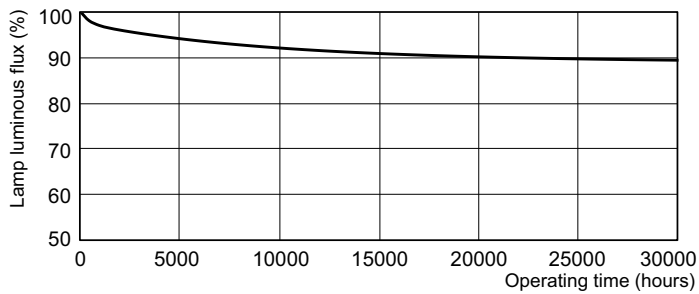

### Product data

General Information		Controls and Dimming	
Cap-Base	G13 [ Medium Bi-Pin Fluorescent]	Dimmable	Yes
Life To 10% Failures (Nom)	10000 h		
Life to 50% Failures (Nom)	13000 h		
Life to 50% Failures Preheat (Nom)	20000 h		
Light Technical		Mechanical and Housing	
Color Code	840 [ CCT of 4000K]	Cap-Base Information	Green Cap
Luminous Flux (Rated) (Nom)	1350 lm		
Color Designation	Cool White (CW)		
Lumen Maintenance 2000 h (Nom)	96 %		
Lumen Maintenance 5000 h (Nom)	94 %		
Correlated Color Temperature (Nom)	4000 K		
Luminous Efficacy (rated) (Nom)	75 lm/W		
Color Rendering Index (Nom)	82		
Operating and Electrical		Approval and Application	
Power (Rated) (Nom)	18 W	Energy Efficiency Label (EEL)	A
Lamp Current (Nom)	0.360 A	Mercury (Hg) Content (Nom)	2.0 mg
Voltage (Nom)	59 V		
		Product Data	
		Full product code	871150028560740
		Order product name	TL-D 18W/840 1SL/25
		EAN/UPC - Product	8711500285607
		Order code	927980284040
		Numerator - Quantity Per Pack	1
		Numerator - Packs per outer box	25
		Material Nr. (12NC)	927980284040
		Net Weight (Piece)	70.800 g

## Dimensional drawing

TL-D 18W/840/GC

Product	D (max)	A (max)	B (max)	B (min)	C (max)
TL-D 18W/840 1SL/25	28 mm	589.8 mm	596.9 mm	594.5 mm	604 mm

## Lifetime

TL-D Super 80 Life Expectancy 3 h cycle

TL-D Super 80 Life Expectancy 12 h cycle

TL-D Super 80 Lumen Maintenance 3 h + 12 h cycle