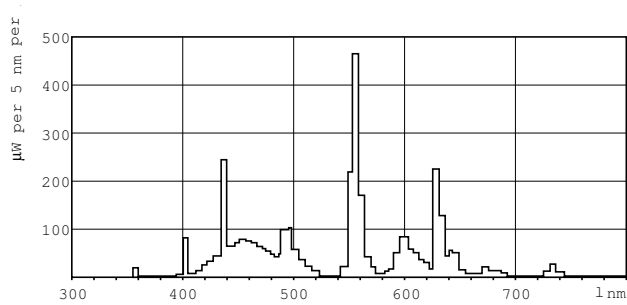

TL-D LIFEMAX Super 80

Dimensional drawing

TL-D 18W/865/GC

Product	D (max)	A (max)	B (max)	B (min)	C (max)
TL-D 18W/865 1SL/25	28 mm	589.8 mm	596.9 mm	594.5 mm	604 mm

Photometric data

Lightcolor /865

Lightcolor /865

Lifetime

TL-D Super 80 Life Expectancy 3 h cycle

TL-D Super 80 Life Expectancy 12 h cycle

TL-D LIFEMAX Super 80

Lifetime

TL-D Super 80 Lumen Maintenance 3 h + 12 h cycle