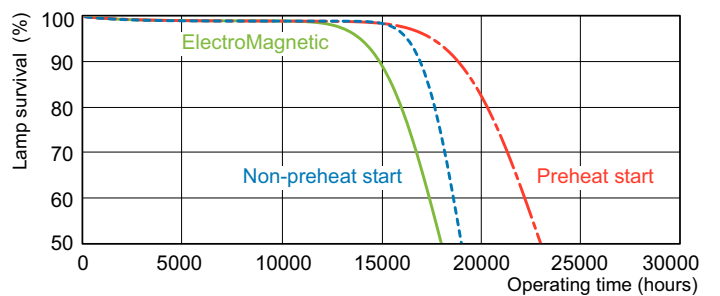

Lifetime

TL-D Super 80 Life Expectancy 3 h cycle

TL-D Super 80 Life Expectancy 12 h cycle

TL-D LIFEMAX Super 80

Lifetime

TL-D Super 80 Lumen Maintenance 3 h + 12 h cycle