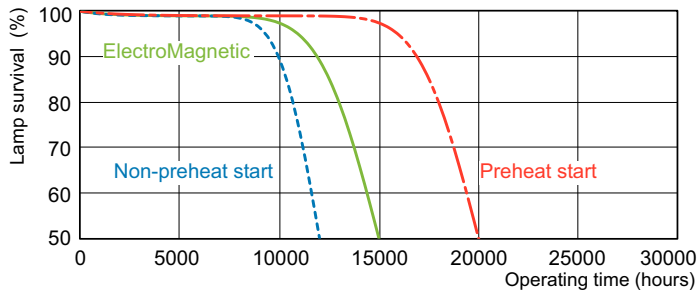

TL-D LIFEMAX Super 80

Dimensional drawing

TL-D 18W/865/GC

Product	D (max)	A (max)	B (max)	B (min)	C (max)
TL-D 18W/865 1SL/25	28 mm	589.8 mm	596.9 mm	594.5 mm	604 mm

Photometric data

Lifetime

TL-D LIFEMAX Super 80