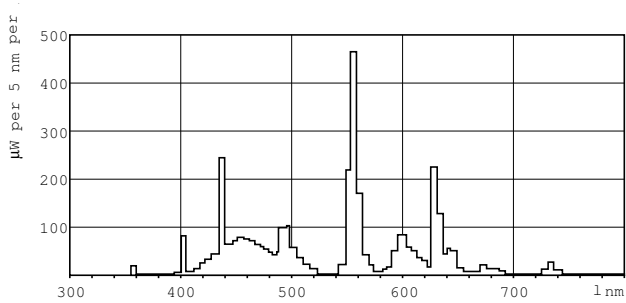

Product data

General Information	
Cap base	G13 [Medium Bi-Pin Fluorescent]
Life to 10% failures (nom.)	10000 h
Life to 50% failures (nom.)	13000 h
Life to 50% failures preheat (nom.)	20000 h

Light Technical	
Colour Code	865 [CCT of 6500K]
Lamp Luminous Flux (Nom)	1275 lm
Colour Designation	Cool Daylight
Lumen maintenance 2,000 hours (nom.)	96 %
Lumen maintenance 5,000 hours (nom.)	94 %
Colour Temperature, horizontal (Nom)	6500 K
Lamp Luminous Efficacy EM (Nom)	71 lm/W
Colour Rendering Index,horiz (Nom)	80

TL-D LIFEMAX Super 80

Dimensional drawing

TL-D 18W/865/GC

Product	D (max)	A (max)	B (max)	B (min)	C (max)
TL-D 18W/865 1SL/25	28 mm	589.8 mm	596.9 mm	594.5 mm	604 mm

Photometric data

Lifetime

TL-D LIFEMAX Super 80