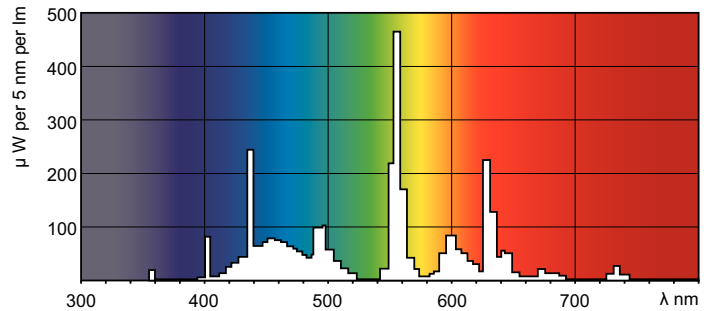

TL-D LIFEMAX Super 80

TL-D 18W/865 1SL/25

The TL-D LIFEMAX Super 80 lamp offers more lumens per watt and better color rendering than TL-D standard colors. Furthermore, it has a lower mercury content. The lamp can be operated in existing TL-D luminaires.

Product data

General Information	
Cap base	G13 [Medium Bi-Pin Fluorescent]
Life to 10% failures (nom.)	10000 h
Life to 50% failures (nom.)	13000 h
Life to 50% failures preheat (nom.)	20000 h

Light Technical	
Colour Code	865 [CCT of 6500K]
Lamp Luminous Flux (Nom)	1275 lm
Colour Designation	Cool Daylight
Lumen maintenance 2,000 hours (nom.)	96 %
Lumen maintenance 5,000 hours (nom.)	94 %
Colour Temperature, horizontal (Nom)	6500 K
Lamp Luminous Efficacy EM (Nom)	71 lm/W
Colour Rendering Index,horiz (Nom)	80

TL-D LIFEMAX Super 80

Dimensional drawing

TL-D 18W/865/GC

Product	D (max)	A (max)	B (max)	B (min)	C (max)
TL-D 18W/865 1SL/25	28 mm	589.8 mm	596.9 mm	594.5 mm	604 mm

Photometric data

Lifetime

TL-D LIFEMAX Super 80