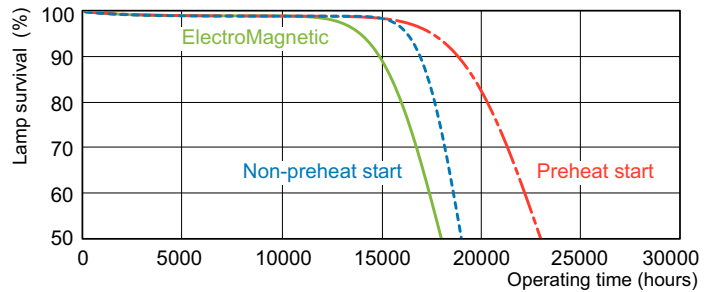

TL-D LIFEMAX Super 80

Dimensional drawing

TL-D 18W/865/GC

Product	D (max)	A (max)	B (max)	B (min)	C (max)
TL-D 18W/865 1SL/25	28 mm	589.8 mm	596.9 mm	594.5 mm	604 mm

Photometric data

Lifetime

TL-D LIFEMAX Super 80