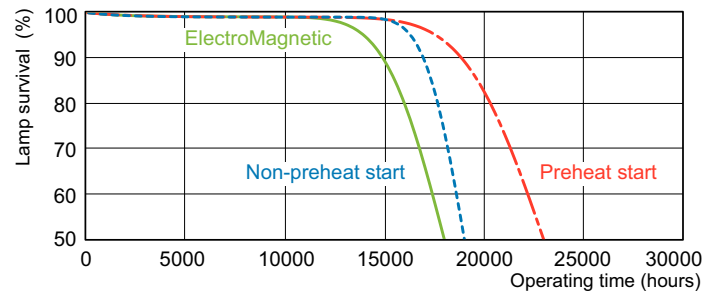

TL-D LIFEMAX Super 80

Dimensional drawing

TL-D 30W/840/GC

Product	D (max)	A (max)	B (max)	B (min)	C (max)
TL-D 30W/840 1SL/25	28 mm	894.6 mm	901.7 mm	899.3 mm	908.8 mm

Lifetime

TL-D Super 80 Life Expectancy 3 h cycle

TL-D Super 80 Life Expectancy 12 h cycle

TL-D Super 80 Lumen Maintenance 3 h + 12 h cycle

TL-D LIFEMAX Super 80