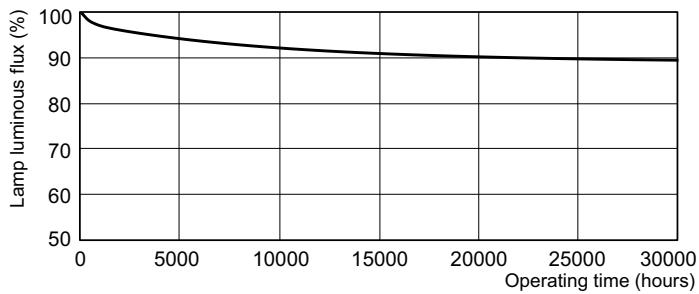

TL-D LIFEMAX Super 80

TL-D 30W/840 1SL/25

The TL-D LIFEMAX Super 80 lamp offers more lumens per watt and better color rendering than TL-D standard colors. Furthermore, it has a lower mercury content. The lamp can be operated in existing TL-D luminaires.

TL-D LIFEMAX Super 80

Dimensional drawing

TL-D 30W/840/GC

Product	D (max)	A (max)	B (max)	B (min)	C (max)
TL-D 30W/840 1SL/25	28 mm	894.6 mm	901.7 mm	899.3 mm	908.8 mm

Lifetime

TL-D Super 80 Life Expectancy 3 h cycle

TL-D Super 80 Life Expectancy 12 h cycle

TL-D Super 80 Lumen Maintenance 3 h + 12 h cycle

TL-D LIFEMAX Super 80