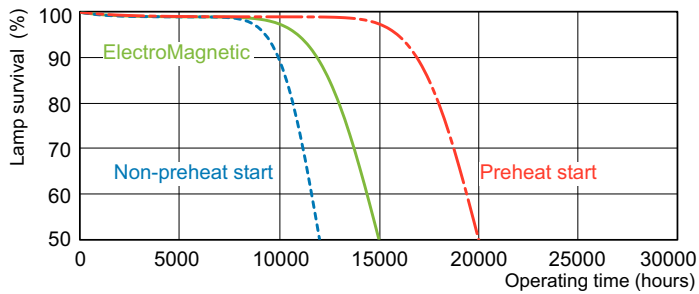

TL-D LIFEMAX Super 80

Dimensional drawing

TL-D 30W/840/GC

Product	D (max)	A (max)	B (max)	B (min)	C (max)
TL-D 30W/840 1SL/25	28 mm	894.6 mm	901.7 mm	899.3 mm	908.8 mm

Lifetime

TL-D Super 80 Life Expectancy 3 h cycle

TL-D Super 80 Life Expectancy 12 h cycle

TL-D Super 80 Lumen Maintenance 3 h + 12 h cycle

TL-D LIFEMAX Super 80