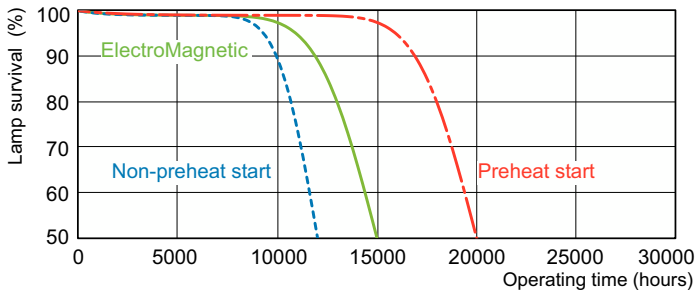

Photometric data

Spectral Power Distribution Colour - TL-D 36W/830 1SL/25

Lifetime

Life Expectancy Diagram - TL-D 36W/830 1SL/25

Life Expectancy Diagram - TL-D 36W/830 1SL/25

MASTER TL-D Super 80

Lifetime

Lumen Maintenance Diagram - TL-D 36W/830 1SL/25