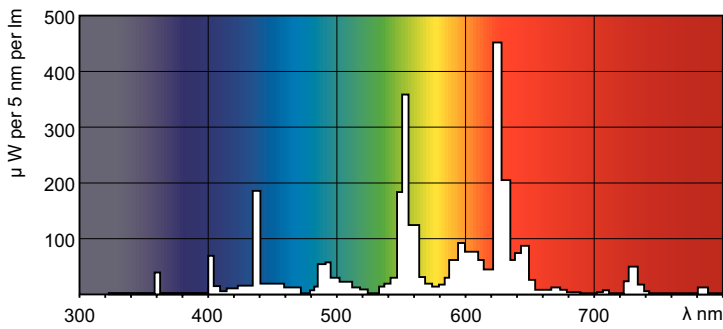

MASTER TL-D Super 80

TL-D 36W/830 1SL/25

The MASTER TL-D Super 80 lamp offers more lumens per watt and better color rendering than TL-D standard colors. Furthermore, it has a lower mercury content. The lamp can be operated in existing TL-D luminaires.

Product data

General Information		Controls and Dimming	
Cap-Base	G13 [Medium Bi-Pin Fluorescent]	Dimmable	Yes
Life to 50% Failures (Nom)	15,000 hour(s)		
Light Technical		Mechanical and Housing	
Color Code	830 [CCT of 3000K]	Bulb Shape	T8
Color Designation	Warm White (WW)		
Correlated Color Temperature (Nom)	3000 K	Approval and Application	
Luminous Efficacy (rated) (Nom)	90 lm/W	Mercury (Hg) Content (Nom)	2.0 mg
Color rendering index (CRI)	83		
Operating and Electrical		Product Data	
Power Consumption	36 W	Order product name	TL-D 36W/830 1SL/25
Lamp Current (Nom)	0.440 A	Full product name	TL-D 36W/830 1SL/25
Voltage (Nom)	103 V	Full product code	871829125420100
Voltage (Nom)	103 V	Order code	927981383024
		Material Nr. (12NC)	927981383024
		Numerator - Quantity Per Pack	1
		EAN/UPC - Product/Case	8718291254201

Photometric data

Spectral Power Distribution Colour - TL-D 36W/830 1SL/25

Lifetime

Life Expectancy Diagram - TL-D 36W/830 1SL/25

Life Expectancy Diagram - TL-D 36W/830 1SL/25

MASTER TL-D Super 80

Lifetime

Lumen Maintenance Diagram - TL-D 36W/830 1SL/25