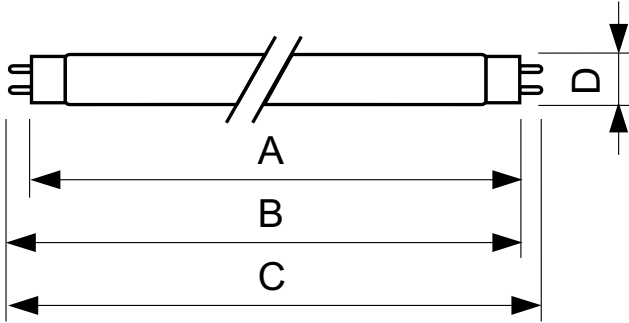

MASTER TL-D Super 80

TL-D 36W/830 1SL/25

The MASTER TL-D Super 80 lamp offers more lumens per watt and better color rendering than TL-D standard colors. Furthermore, it has a lower mercury content. The lamp can be operated in existing TL-D luminaires.

Warnings and Safety

- A lamp breaking is extremely unlikely to have any impact on your health. If a lamp breaks, ventilate the room for 30 minutes and remove the parts, preferably with gloves. Put them in a sealed plastic bag and take it to your local waste facilities for recycling. Do not use a vacuum cleaner.

Product data

General Information		Controls and Dimming	
Cap-Base	G13 [Medium Bi-Pin Fluorescent]	Dimmable	Yes
Life to 50% Failures (Nom)	15,000 hour(s)		
Light Technical		Mechanical and Housing	
Color Code	830 [CCT of 3000K]	Bulb Shape	T8
Color Designation	Warm White (WW)		
Correlated Color Temperature (Nom)	3000 K	Approval and Application	
Luminous Efficacy (rated) (Nom)	90 lm/W	Mercury (Hg) Content (Nom)	2.0 mg
Color rendering index (CRI)	83		
Operating and Electrical		Product Data	
Power Consumption	36 W	Order product name	TL-D 36W/830 1SL/25
Lamp Current (Nom)	0.440 A	Full product name	TL-D 36W/830 1SL/25
Voltage (Nom)	103 V	Full product code	871829125420100
Voltage (Nom)	103 V	Order code	927981383024
		Material Nr. (12NC)	927981383024
		Numerator - Quantity Per Pack	1
		EAN/UPC - Product/Case	8718291254201

MASTER TL-D Super 80

Numerator - Packs per outer box	25
EAN/UPC - Case	8718291254218

Dimensional drawing

Product	D (max)	A (max)	B (max)	B (min)	C (max)
TL-D 36W/830 1SL/25	28 mm	1,199.4 mm	1,206.5 mm	1,204.1 mm	1,213.6 mm