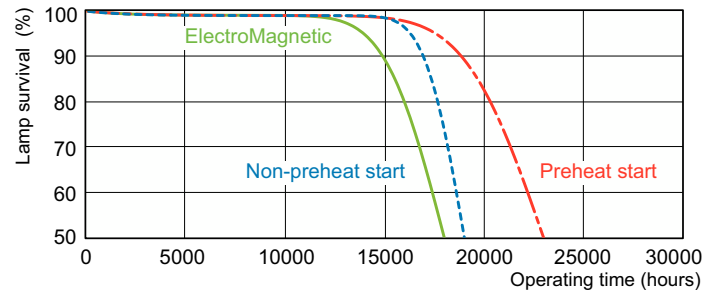

Photometric data

Spectral Power Distribution Colour - TL-D 36W/830 1SL/25

Lifetime

Life Expectancy Diagram - TL-D 36W/830 1SL/25

Life Expectancy Diagram - TL-D 36W/830 1SL/25

MASTER TL-D Super 80

Lifetime

Lumen Maintenance Diagram - TL-D 36W/830 1SL/25