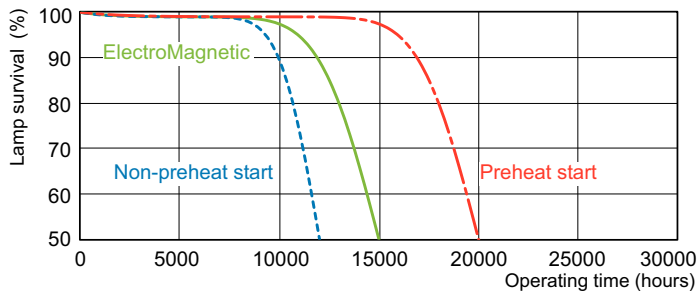

TL-D LIFEMAX Super 80

Dimensional drawing

TL-D 36W/827/GC

Product	D (max)	A (max)	B (max)	B (min)	C (max)
TL-D 36W/827 1SL/25	28 mm	1199.4 mm	1206.5 mm	1204.1 mm	1213.6 mm

Lifetime

TL-D LIFEMAX Super 80