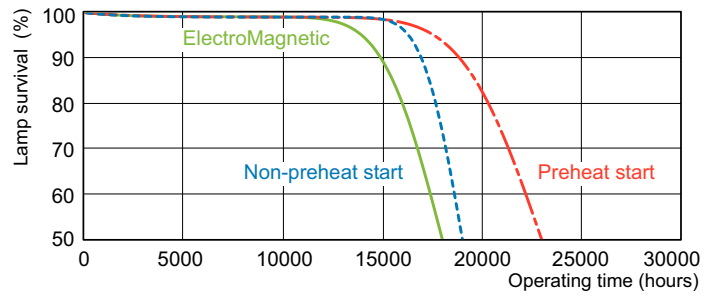

TL-D LIFEMAX Super 80

Dimensional drawing

TL-D 36W/827/GC

Product	D (max)	A (max)	B (max)	B (min)	C (max)
TL-D 36W/827 1SL/25	28 mm	1199.4 mm	1206.5 mm	1204.1 mm	1213.6 mm

Lifetime

TL-D LIFEMAX Super 80