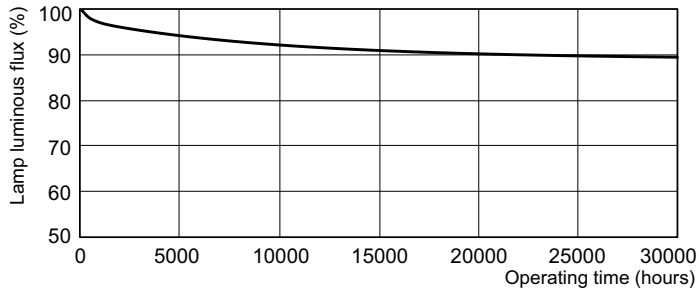

TL-D LIFEMAX Super 80

TL-D 36W/827 1SL/25

The TL-D LIFEMAX Super 80 lamp offers more lumens per watt and better color rendering than TL-D standard colors. Furthermore, it has a lower mercury content. The lamp can be operated in existing TL-D luminaires.

Product data

General Information	
Cap base	G13 [Medium Bi-Pin Fluorescent]
Life to 10% failures (nom.)	10000 h
Life to 50% failures (nom.)	15000 h
Life to 50% failures preheat (nom.)	20000 h

Light Technical	
Colour Code	827 [CCT of 2700K]
Lamp Luminous Flux (Nom)	3250 lm
Colour Designation	Incandescent White
Lumen maintenance 2,000 hours (nom.)	96 %
Lumen maintenance 5,000 hours (nom.)	94 %
Colour Temperature, horizontal (Nom)	2700 K
Lamp Luminous Efficacy EM (Nom)	90 lm/W
Colour Rendering Index,horiz (Nom)	82

TL-D LIFEMAX Super 80

Dimensional drawing

TL-D 36W/827/GC

Product	D (max)	A (max)	B (max)	B (min)	C (max)
TL-D 36W/827 1SL/25	28 mm	1199.4 mm	1206.5 mm	1204.1 mm	1213.6 mm

Lifetime

TL-D LIFEMAX Super 80